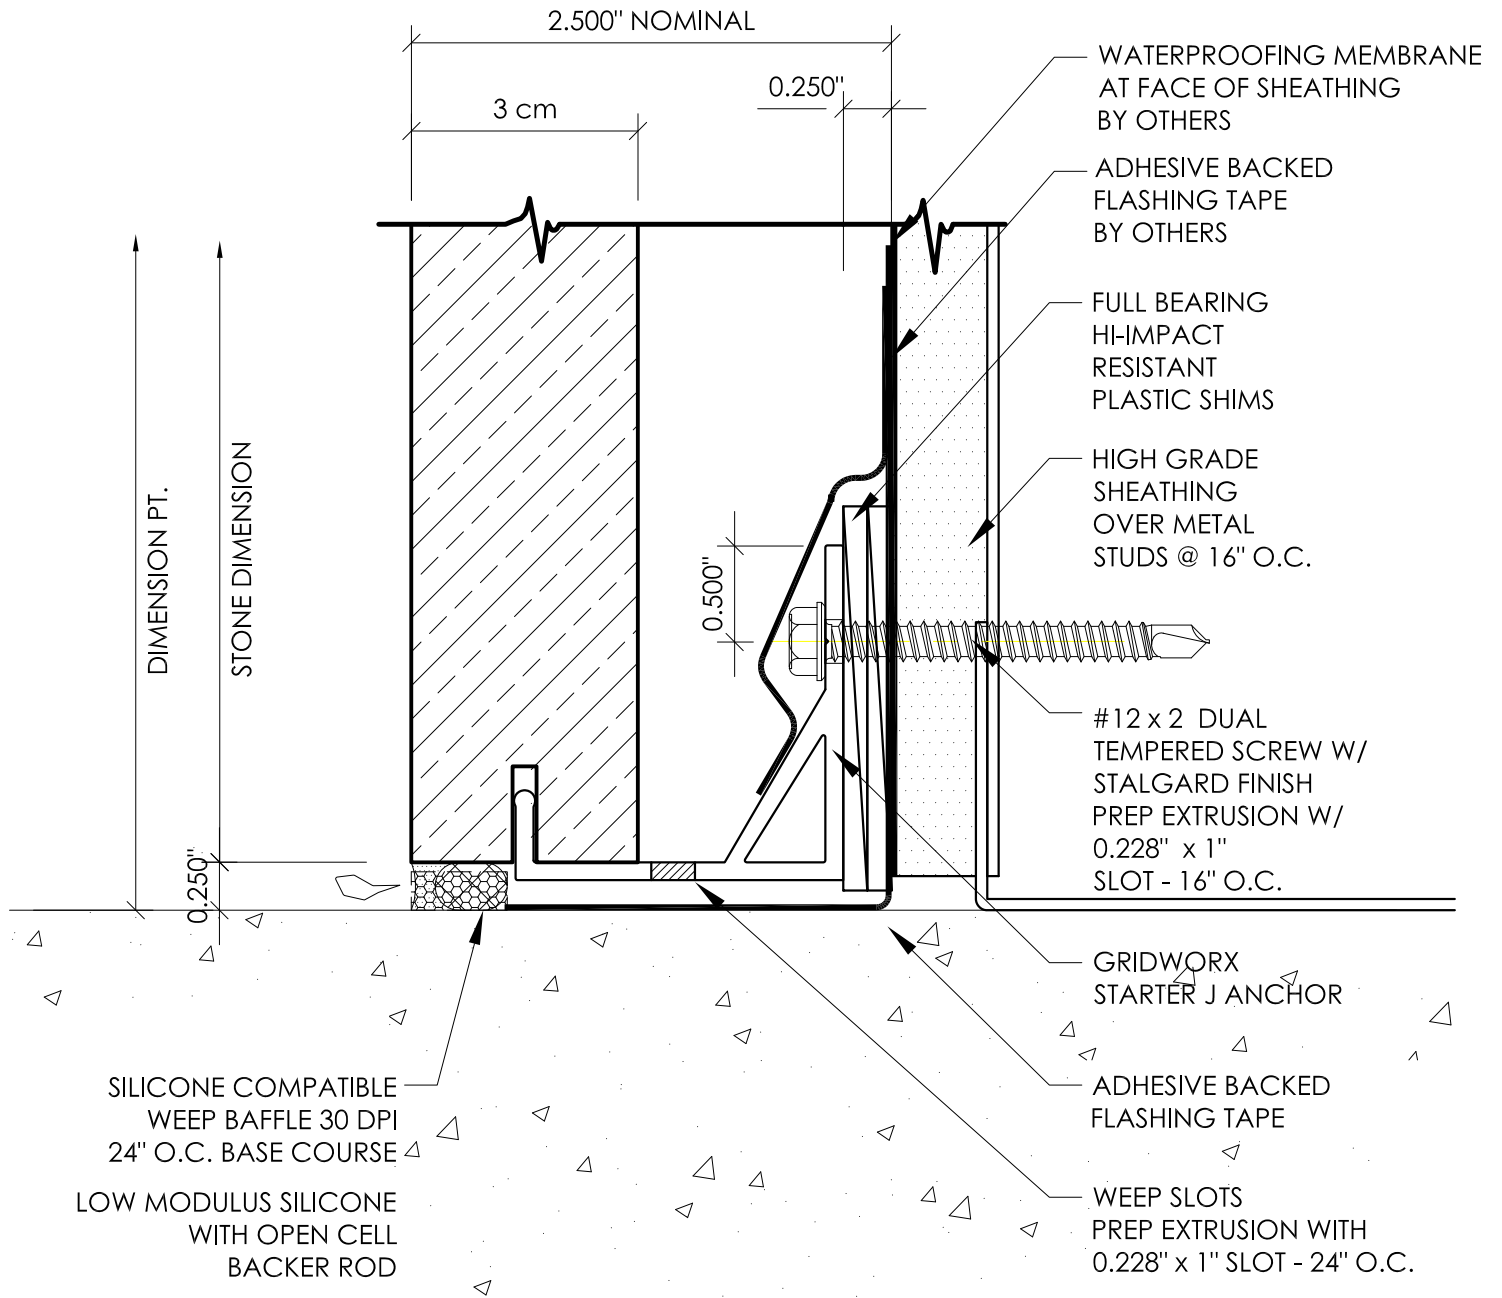

Starter J Anchor

STARTER J ANCHOR

1/4" JOINTS - STEEL FRAMING SCALE:FULL

Precision Wall Systems, Inc.
 1821 Levee Street
 Dallas, TX 75207
 Phone 214.774.4502
 Fax 214.432.5963
www.gridworxwalls.com