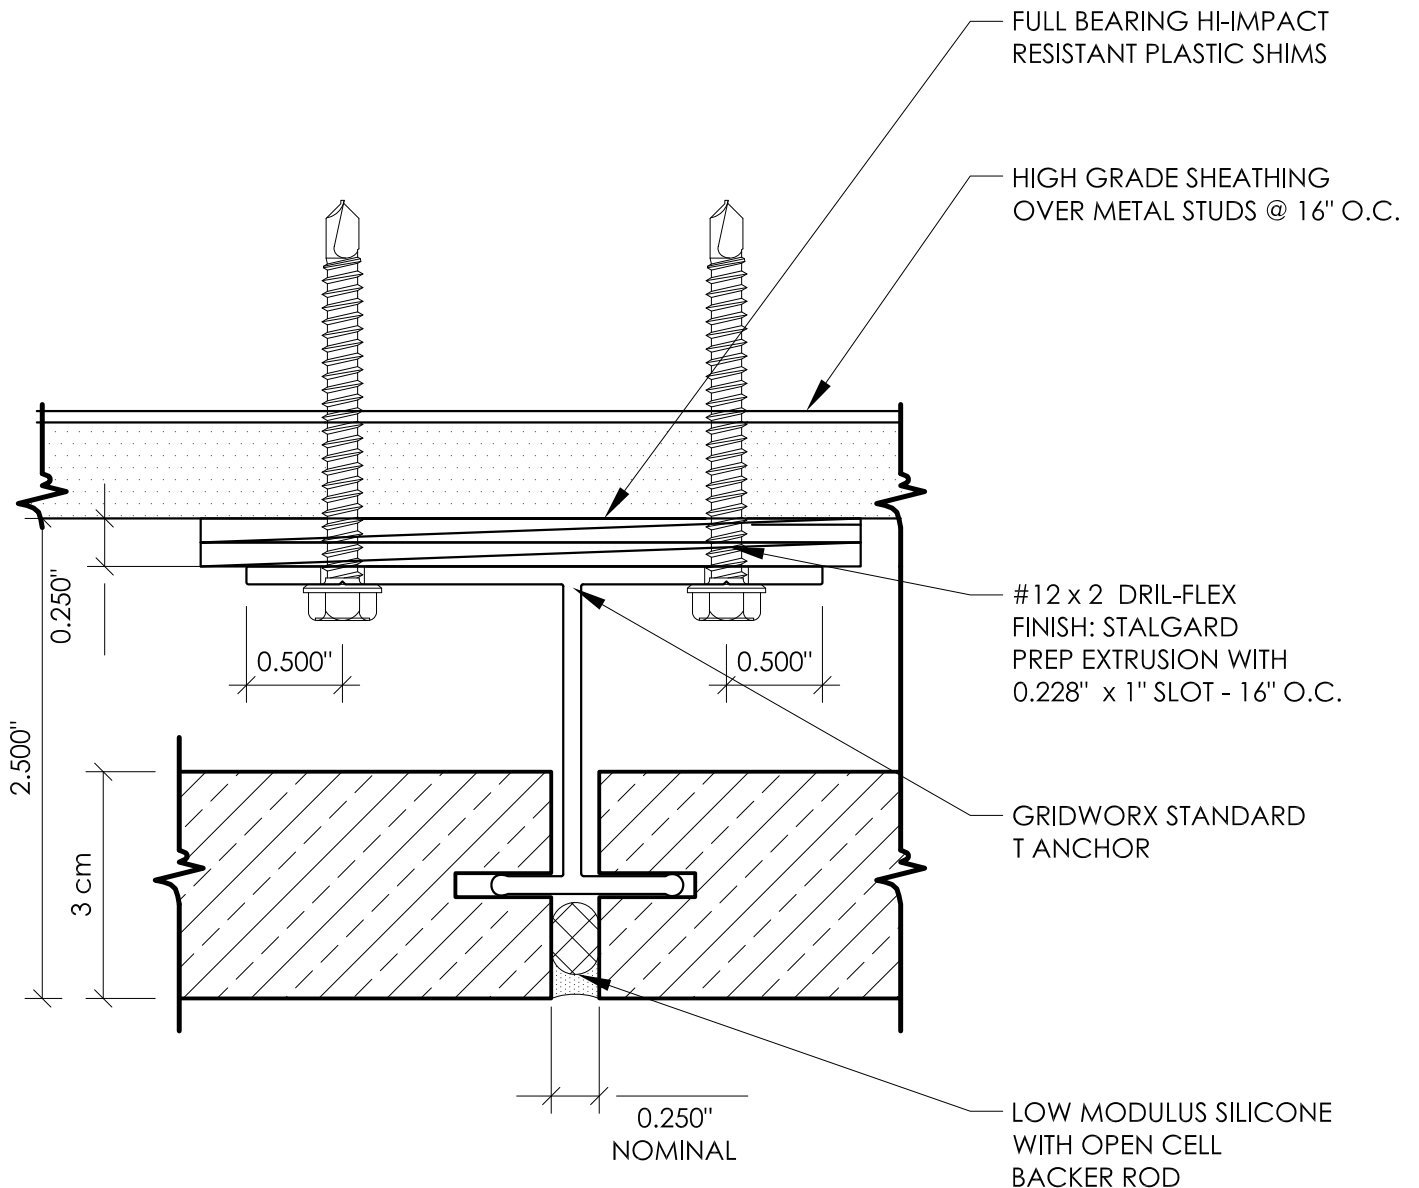

Soffit Return (Standard T)

SOFFIT RETURN (STANDARD T)

1/4" JOINTS - STEEL FRAMING SCALE: FULL

Precision Wall Systems, Inc.
 1821 Levee Street
 Dallas, TX 75207
 Phone 214.774.4502
 Fax 214.432.5963
www.gridworxwalls.com