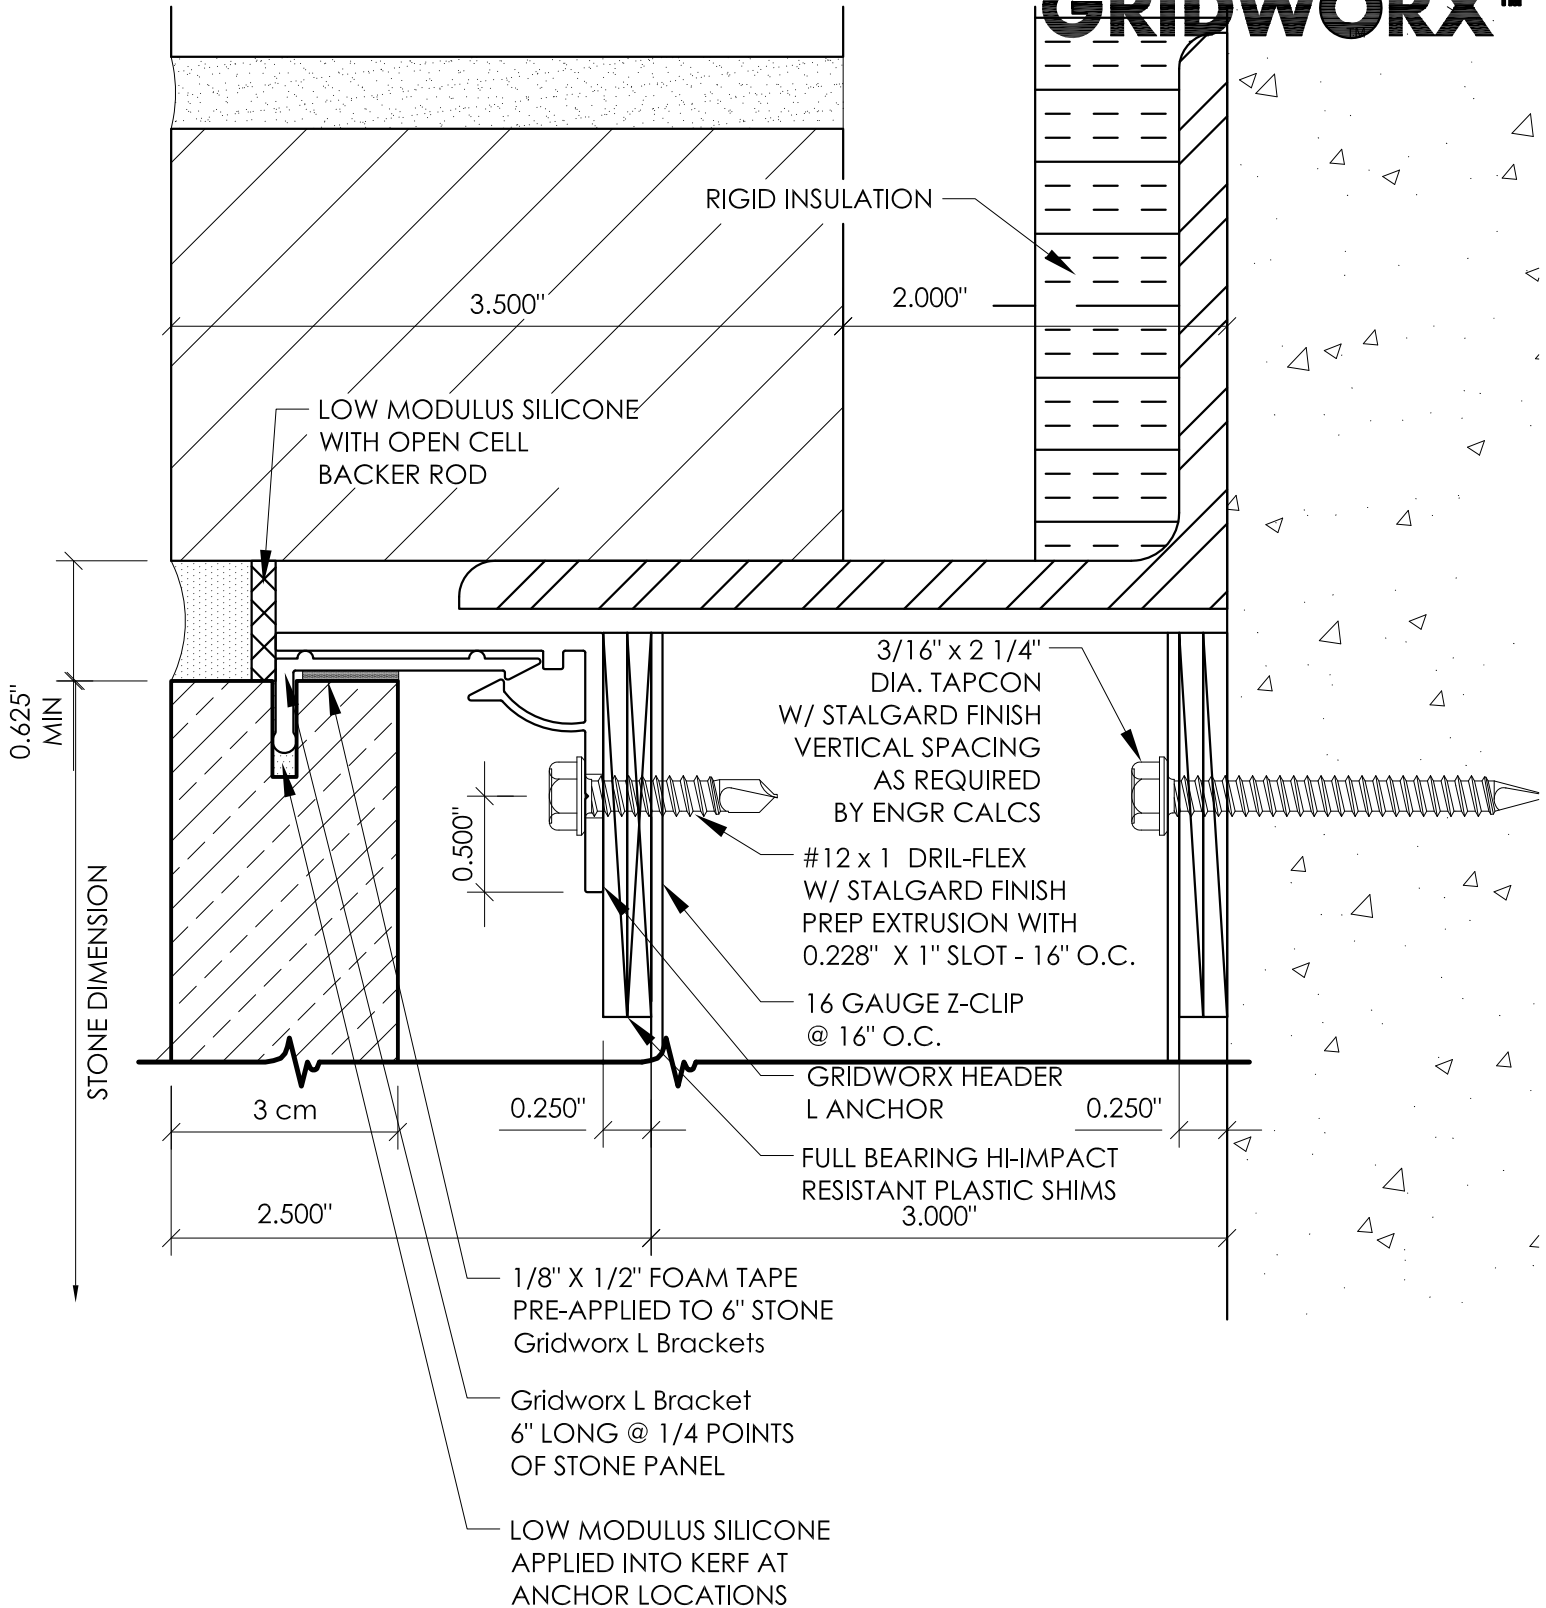

## BRICK LINTEL

1/4" JOINTS - STEEL FRAMING SCALE:FULL

Precision Wall Systems, Inc.  
 1821 Levee Street  
 Dallas, TX 75207  
 Phone 214.774.4502  
 Fax 214.432.5963  
[www.gridworxwalls.com](http://www.gridworxwalls.com)