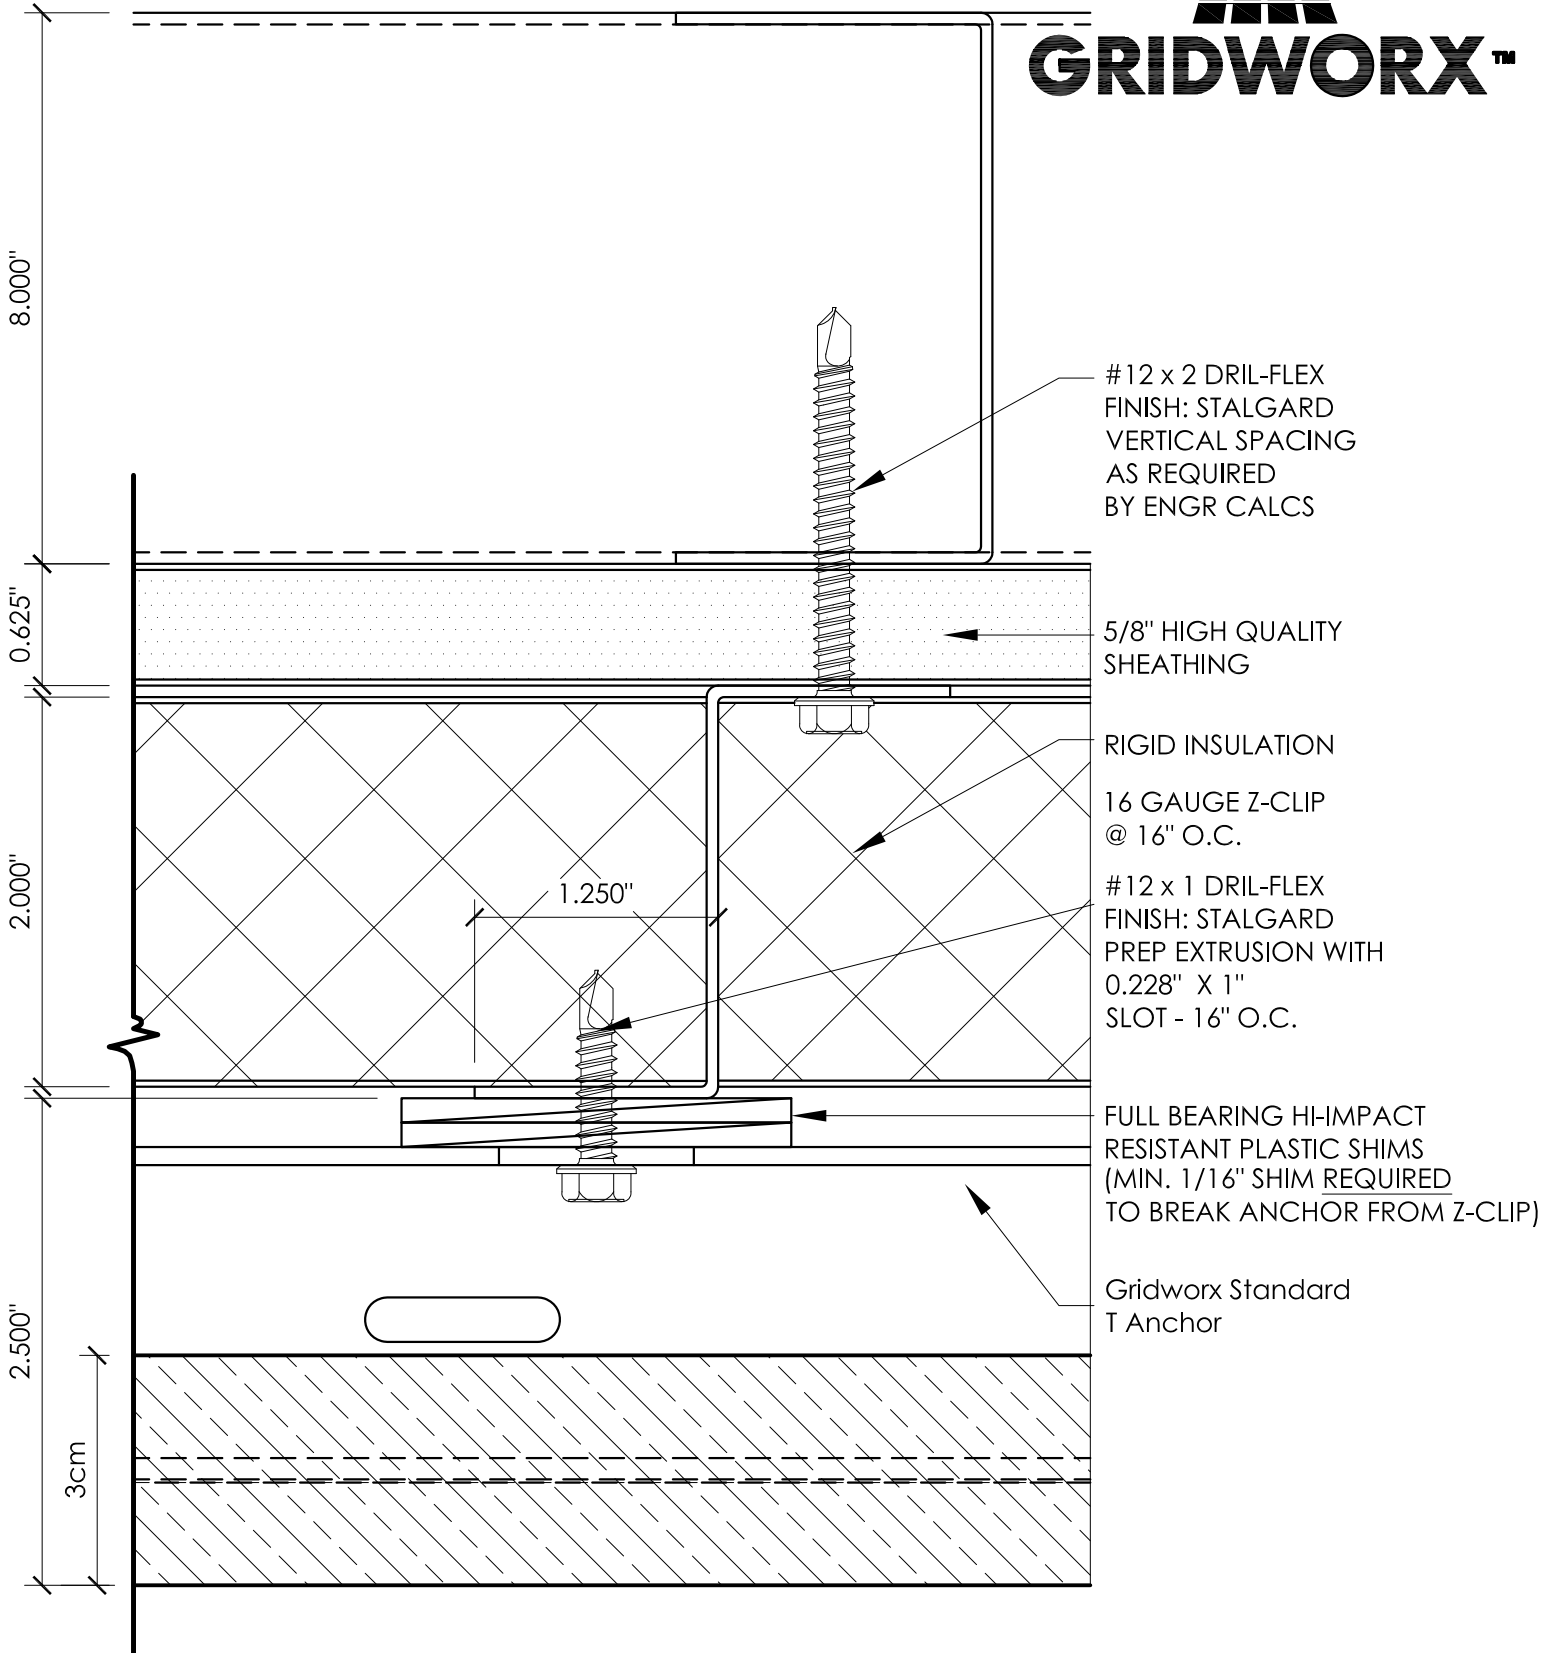

2" Offset Z-Clip (Plan)

Z CHANNEL PLAN

1/4" JOINT - STEEL FRAMING
W/ Z CHANNEL

SCALE: FULL

Precision Wall Systems, Inc.
1821 Levee Street
Dallas, TX 75207
Phone 214.774.4502
Fax 214.432.5963
www.gridworxwalls.com