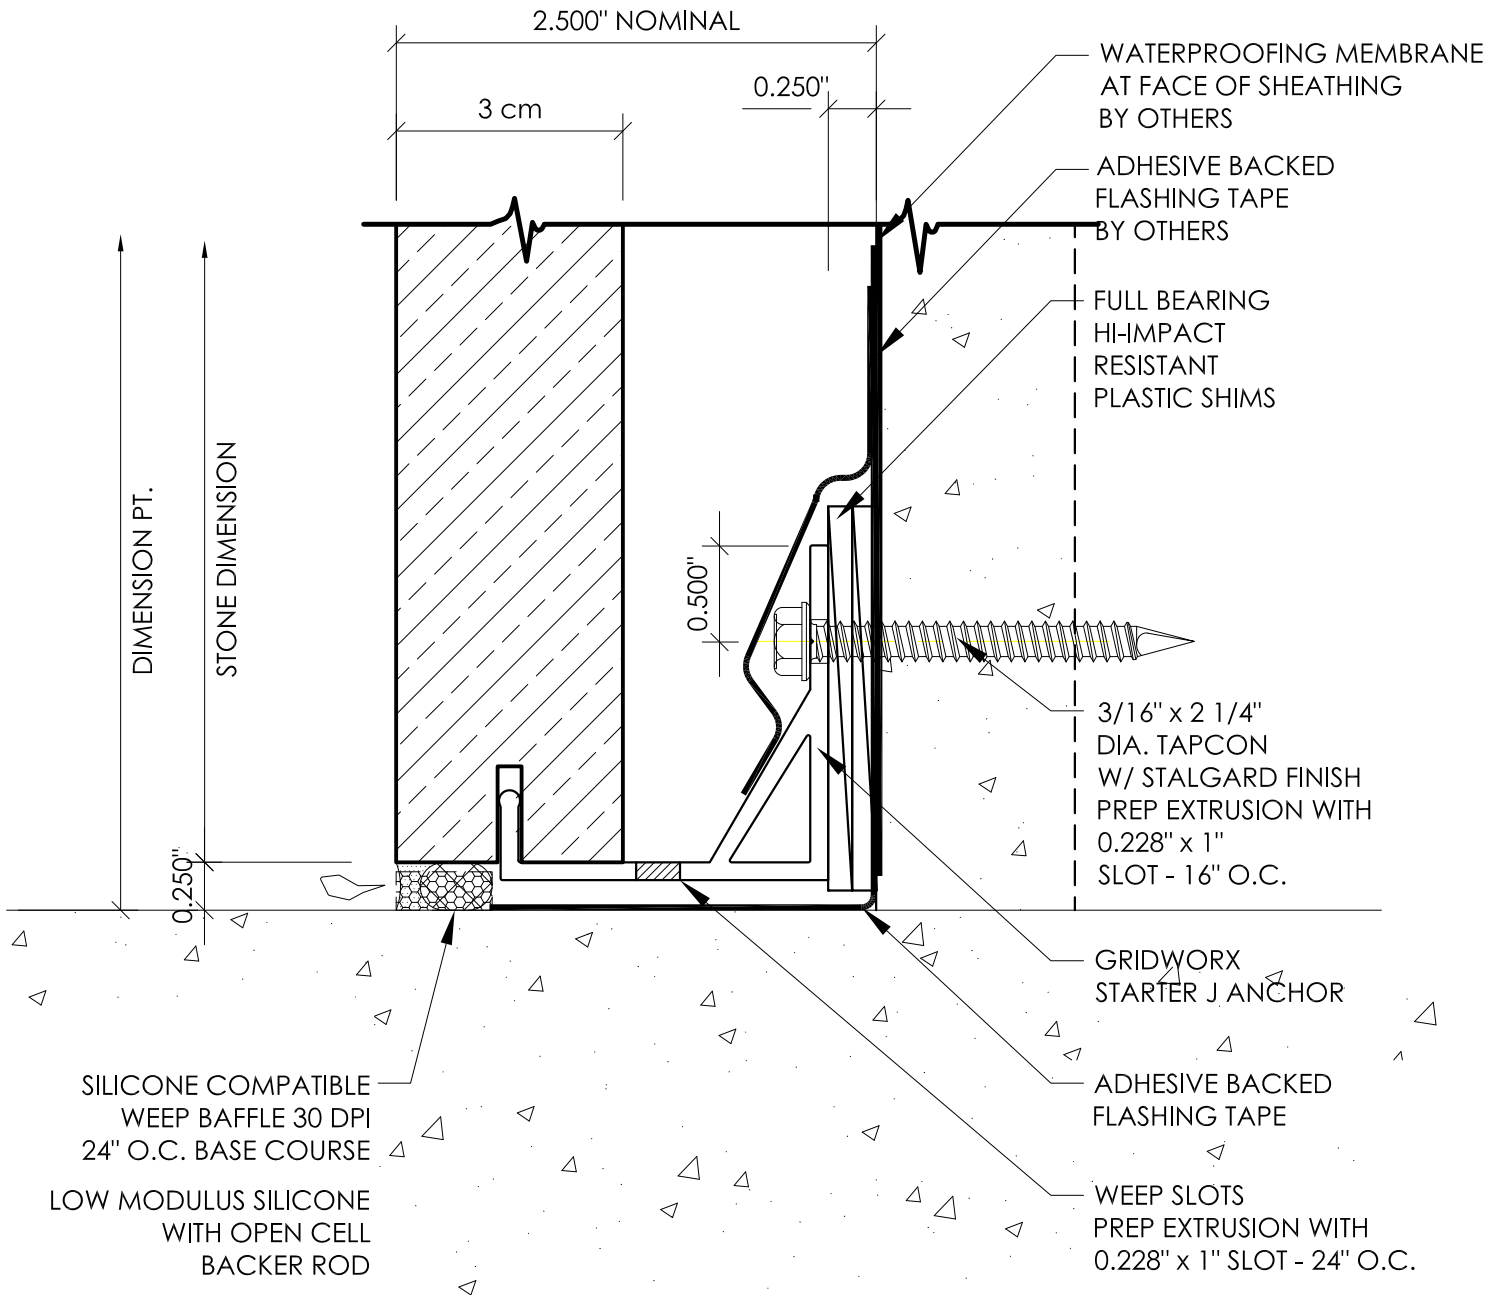

## STARTER J ANCHOR

1/4" JOINTS - CONCRETE

SCALE:FULL

Precision Wall Systems, Inc.  
 1821 Levee Street  
 Dallas, TX 75207  
 Phone 214.774.4502  
 Fax 214.432.5963  
[www.gridworxwalls.com](http://www.gridworxwalls.com)