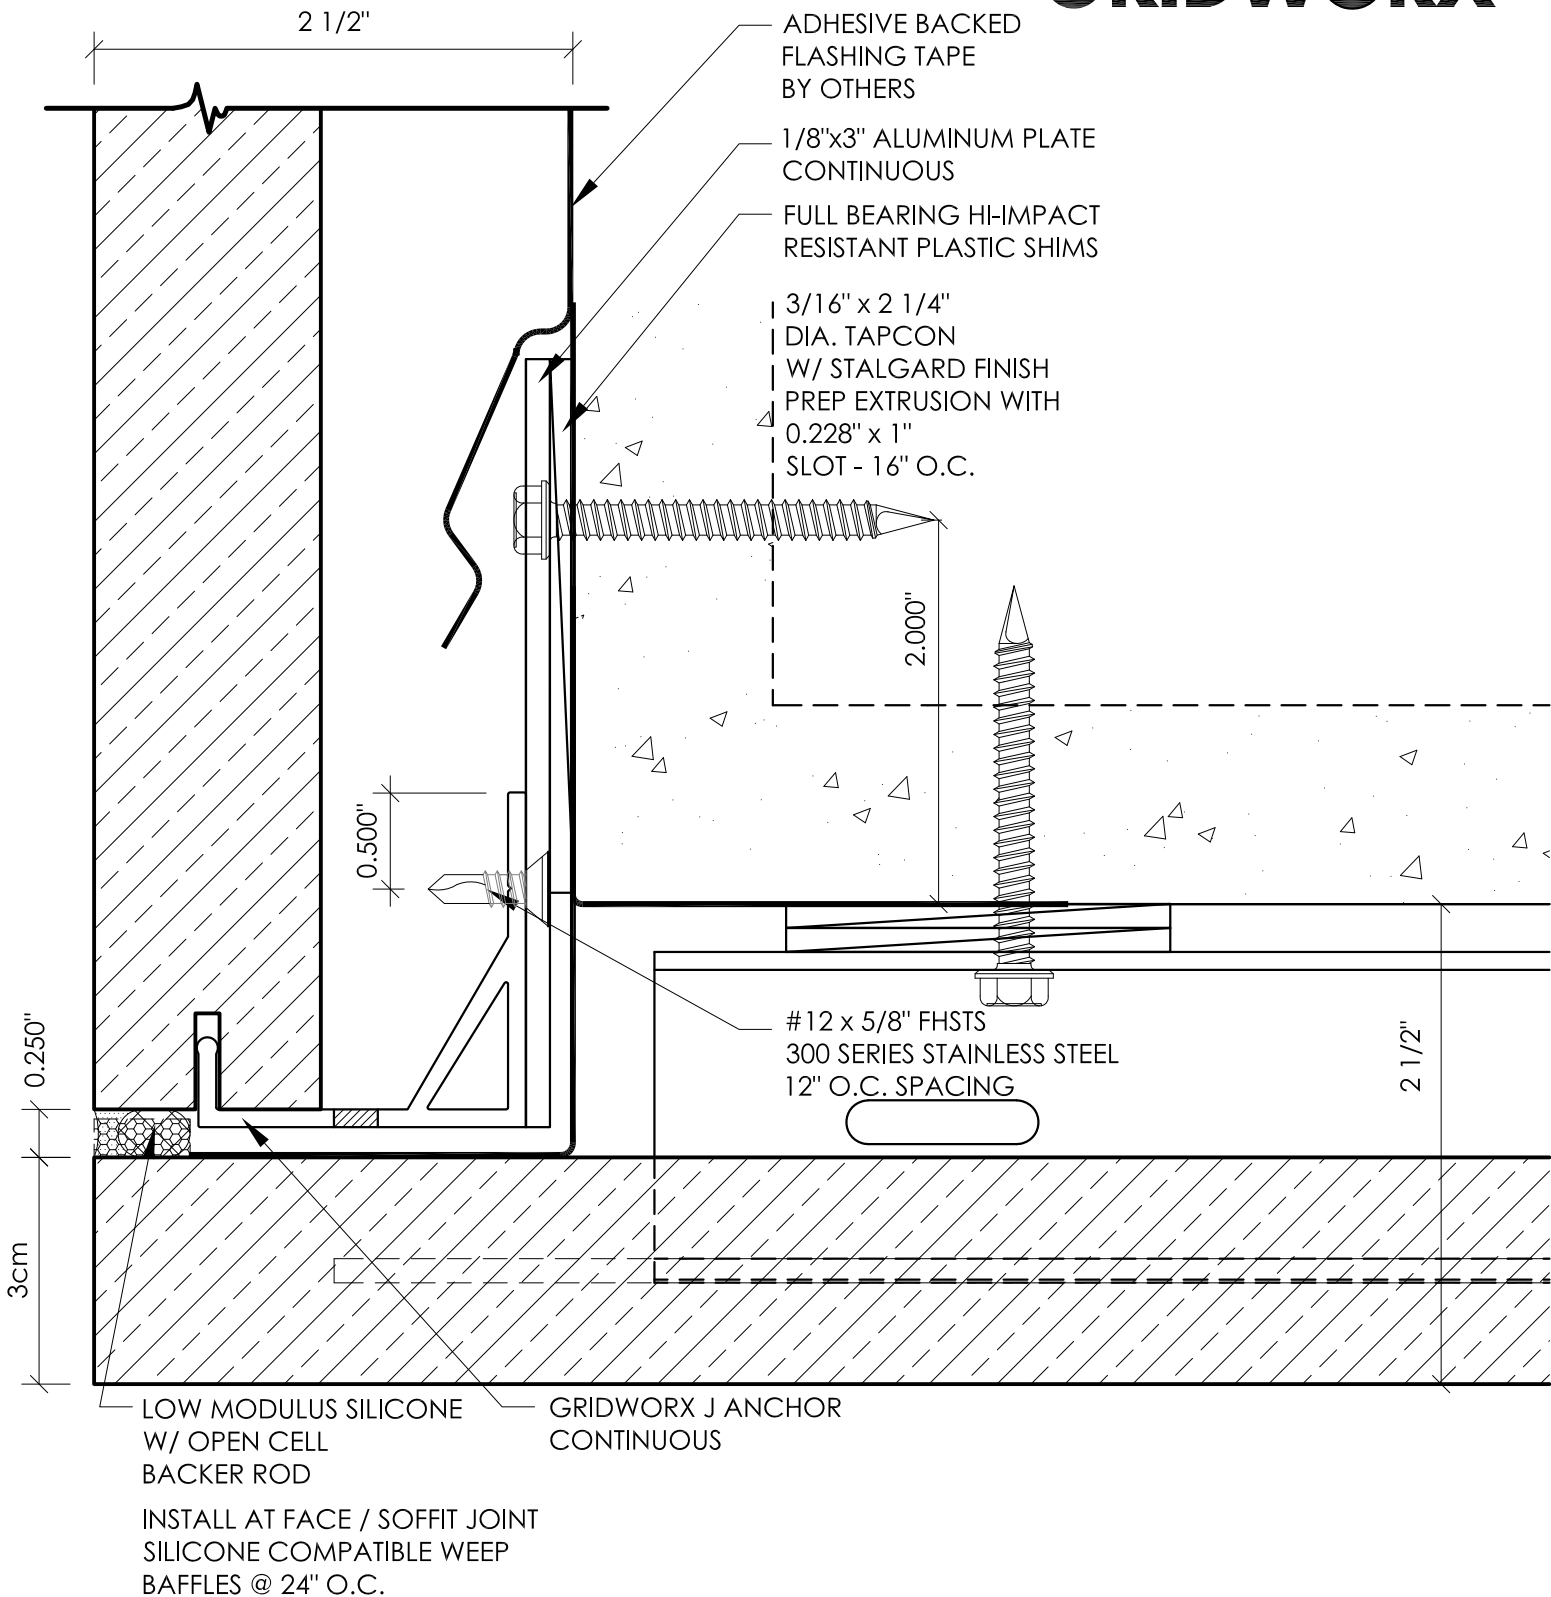

Face Soffit

FACE SOFFIT

1/4" JOINTS - CONCRETE

SCALE:FULL

Precision Wall Systems, Inc.
 1821 Levee Street
 Dallas, TX 75207
 Phone 214.774.4502
 Fax 214.432.5963
www.gridworxwalls.com