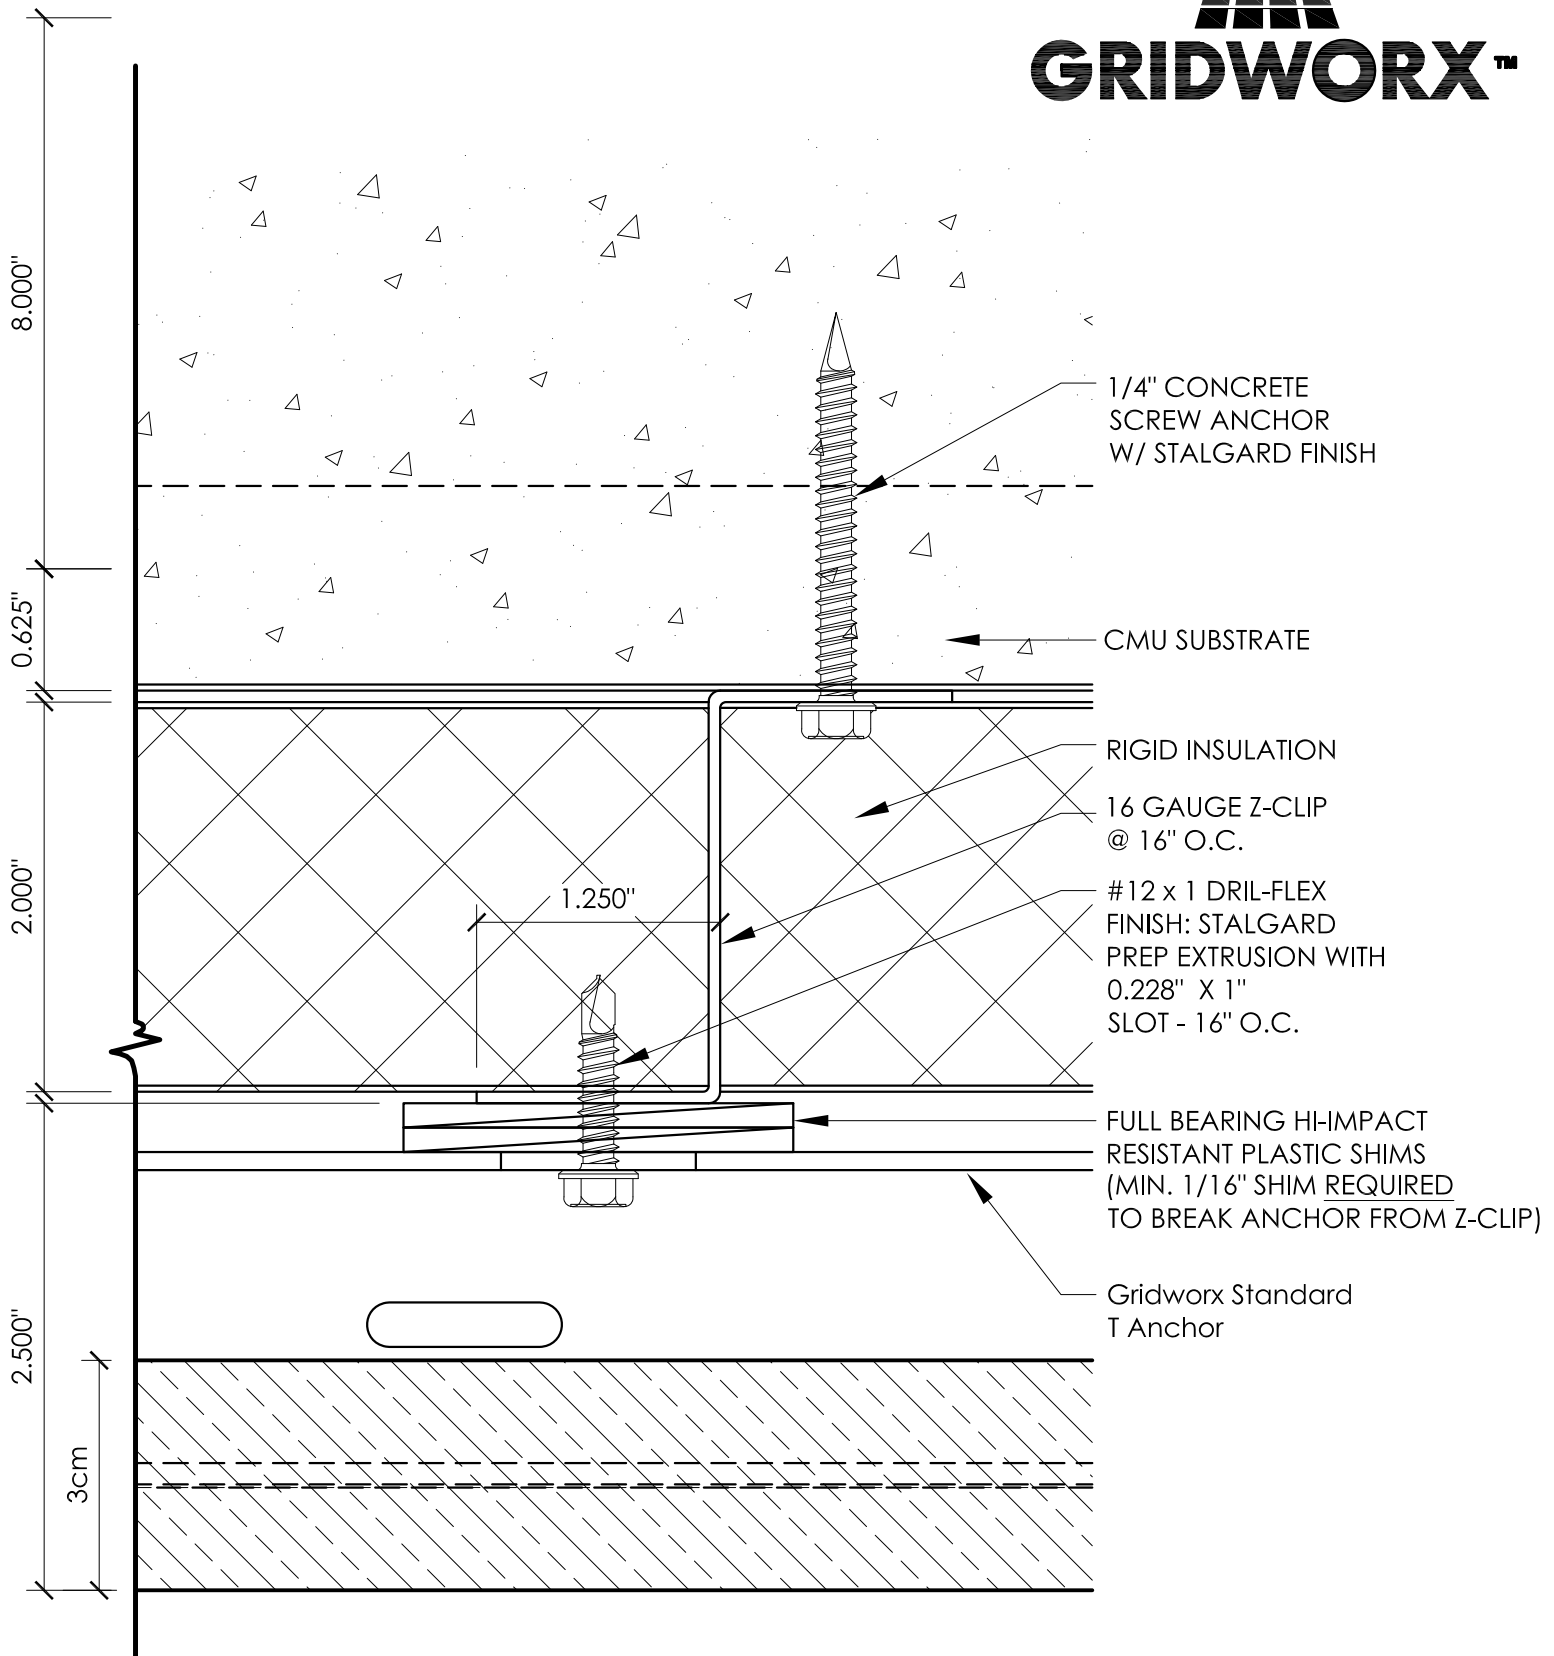

2" Offset Z-Clip (Plan)

Z CHANNEL PLAN

1/4" JOINT - CMU SUBSTRATE W/ Z CHANNEL SCALE: FULL

Precision Wall Systems, Inc.
 1821 Levee Street
 Dallas, TX 75207
 Phone 214.774.4502
 Fax 214.432.5963
www.gridworxwalls.com