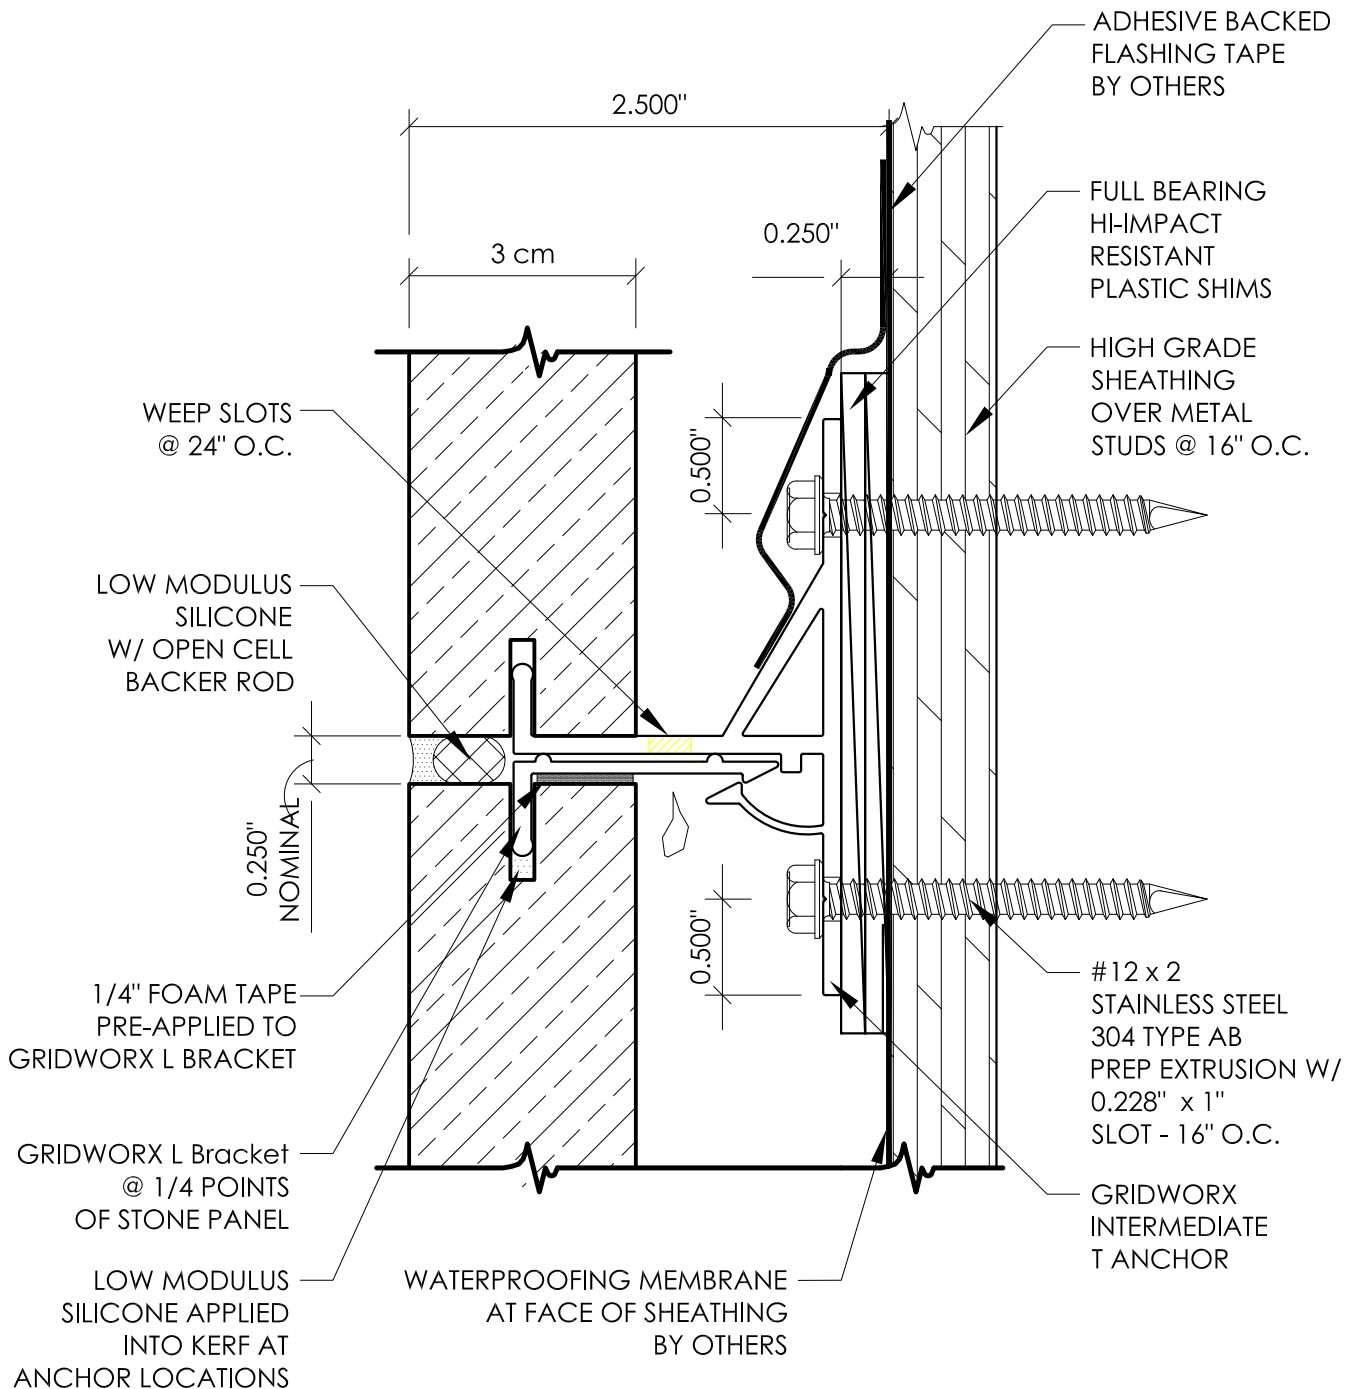

Intermediate T Anchor

INTERMEDIATE T ANCHOR

1/4" JOINT - WOOD BLOCKING SCALE:FULL

Precision Wall Systems, Inc.
 1821 Levee Street
 Dallas, TX 75207
 Phone 214.774.4502
 Fax 214.432.5963
www.gridworxwalls.com