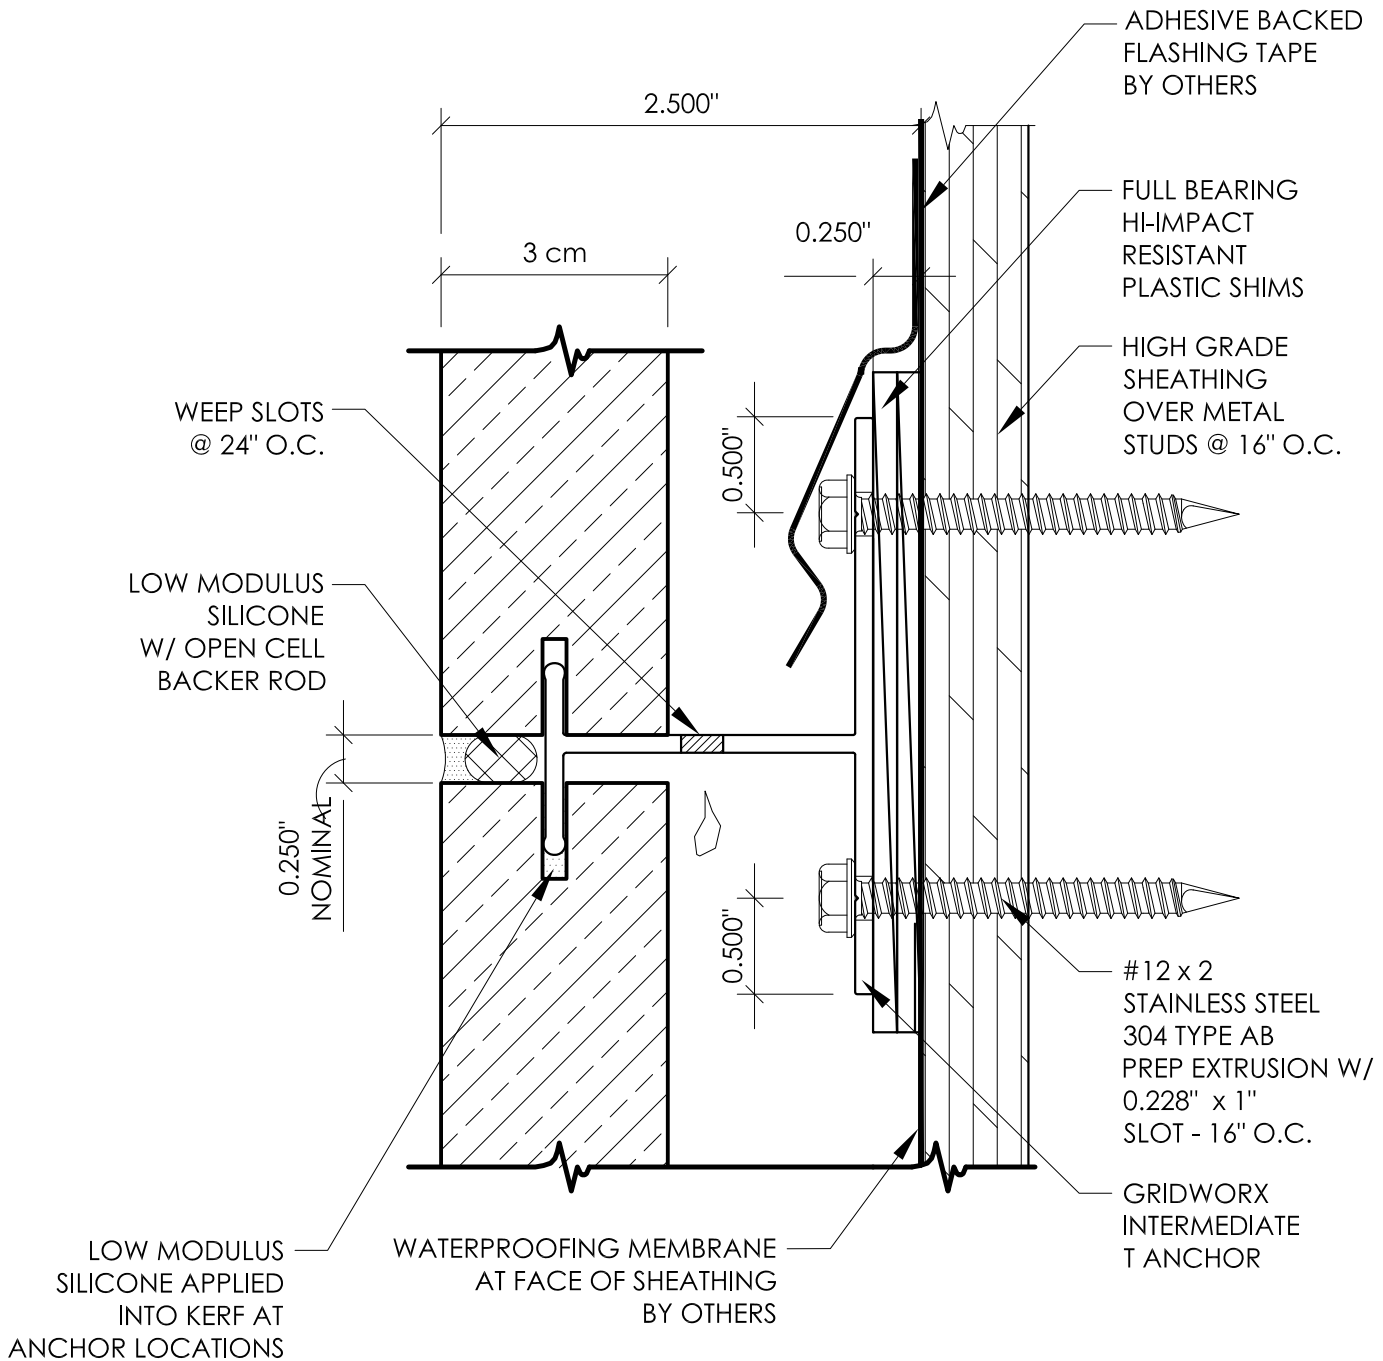

Standard T Anchor

STANDARD T ANCHOR

1/4" JOINT - WOOD BLOCKING SCALE: FULL

Precision Wall Systems, Inc.
 1821 Levee Street
 Dallas, TX 75207
 Phone 214.774.4502
 Fax 214.432.5963
www.gridworxwalls.com