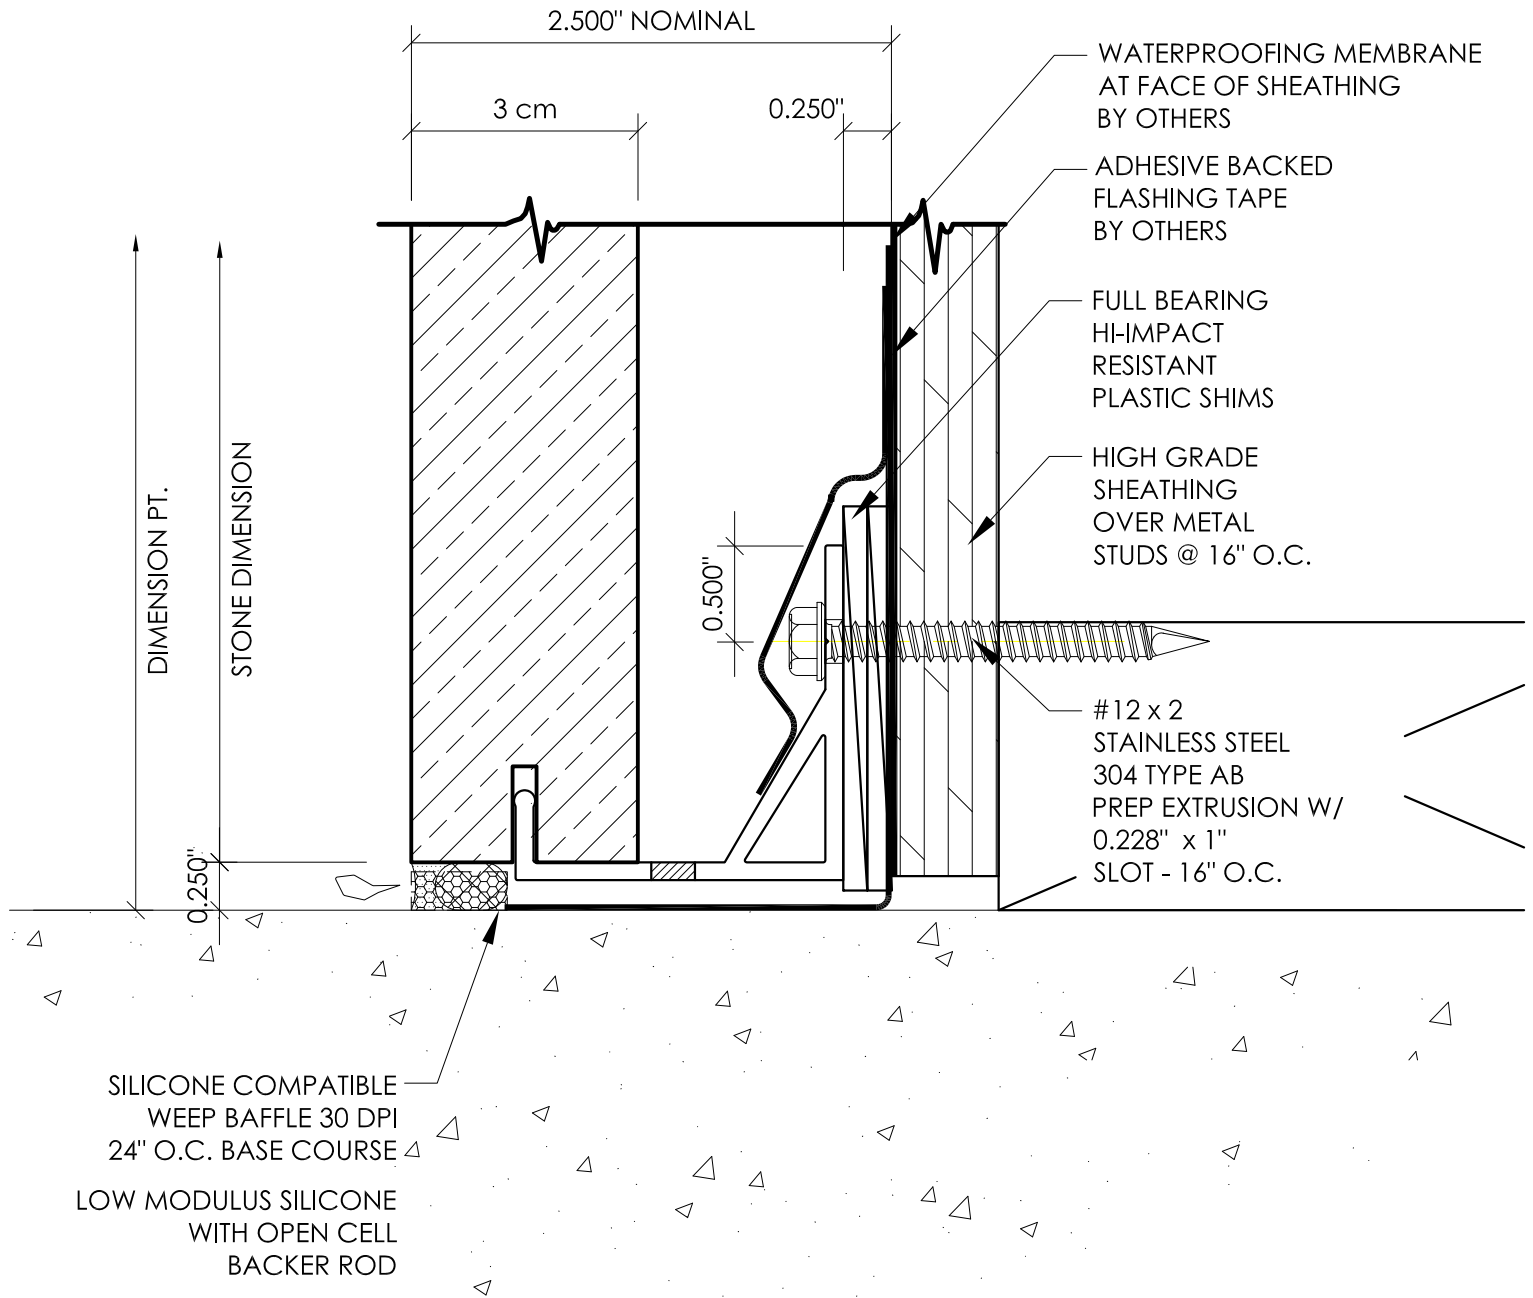

## STARTER J ANCHOR

1/4" JOINTS - WOOD BLOCKING SCALE: FULL

Precision Wall Systems, Inc.  
 1821 Levee Street  
 Dallas, TX 75207  
 Phone 214.774.4502  
 Fax 214.432.5963  
[www.gridworxwalls.com](http://www.gridworxwalls.com)