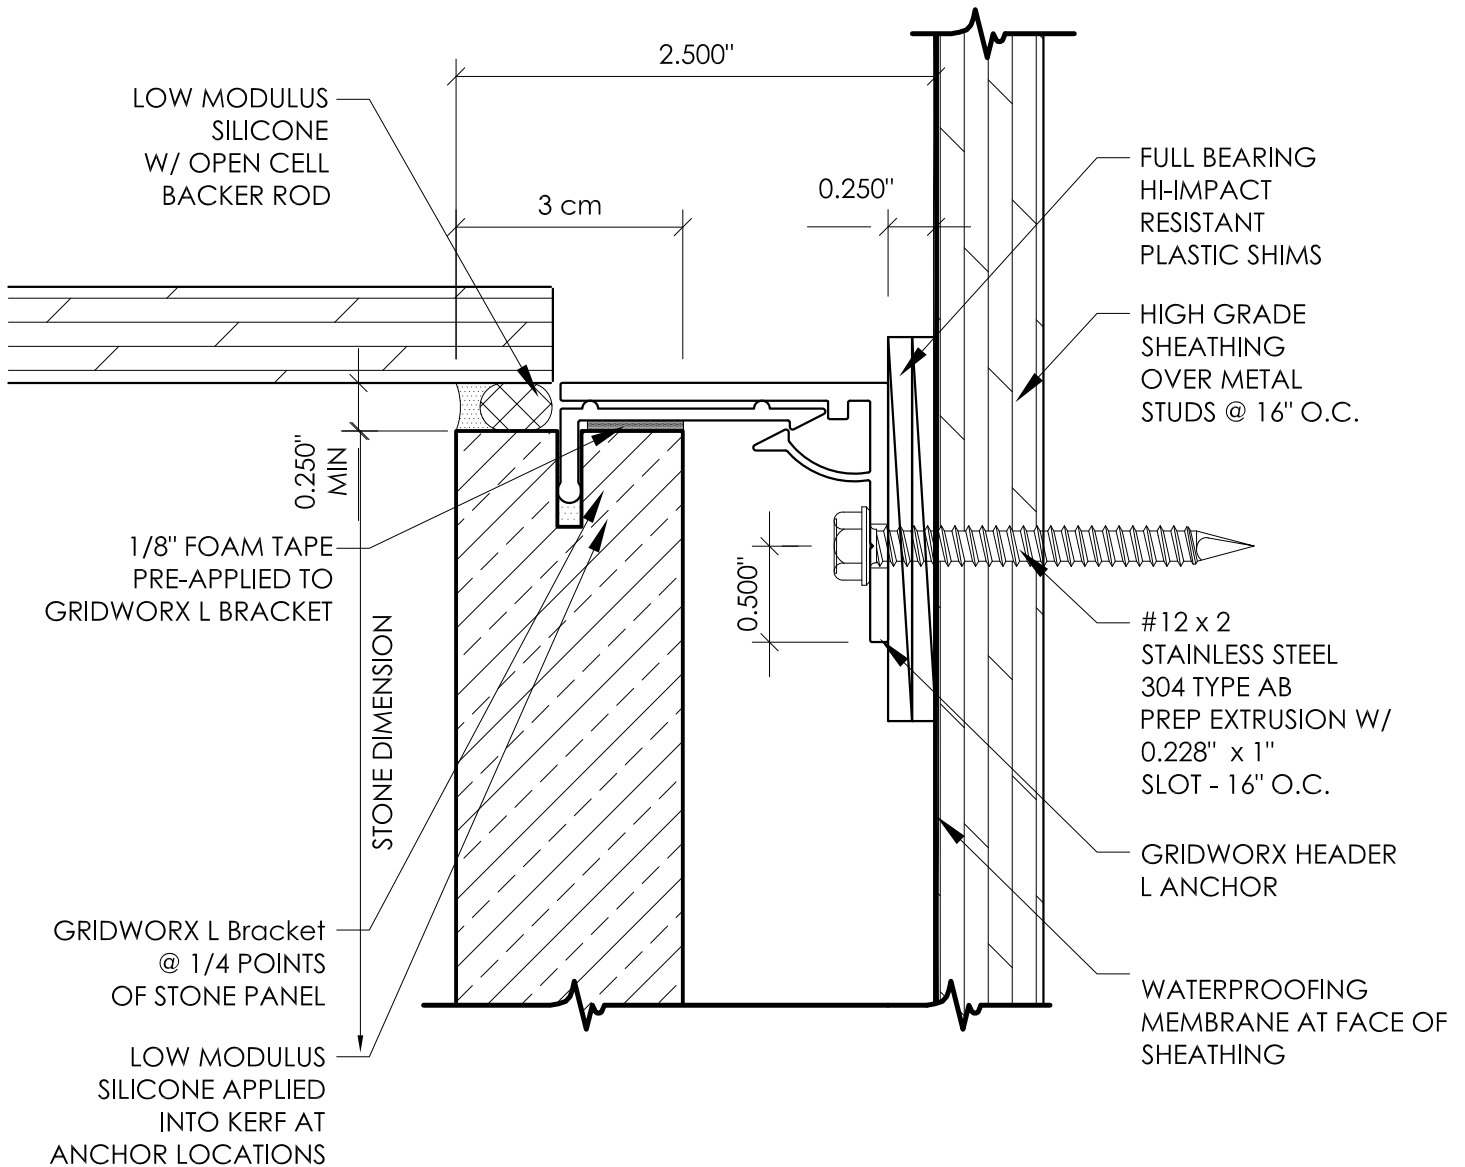

# Top J Anchor

## TOP J ANCHOR

1/4" JOINTS - WOOD BLOCKING SCALE:FULL

Precision Wall Systems, Inc.  
 1821 Levee Street  
 Dallas, TX 75207  
 Phone 214.774.4502  
 Fax 214.432.5963  
[www.gridworxwalls.com](http://www.gridworxwalls.com)