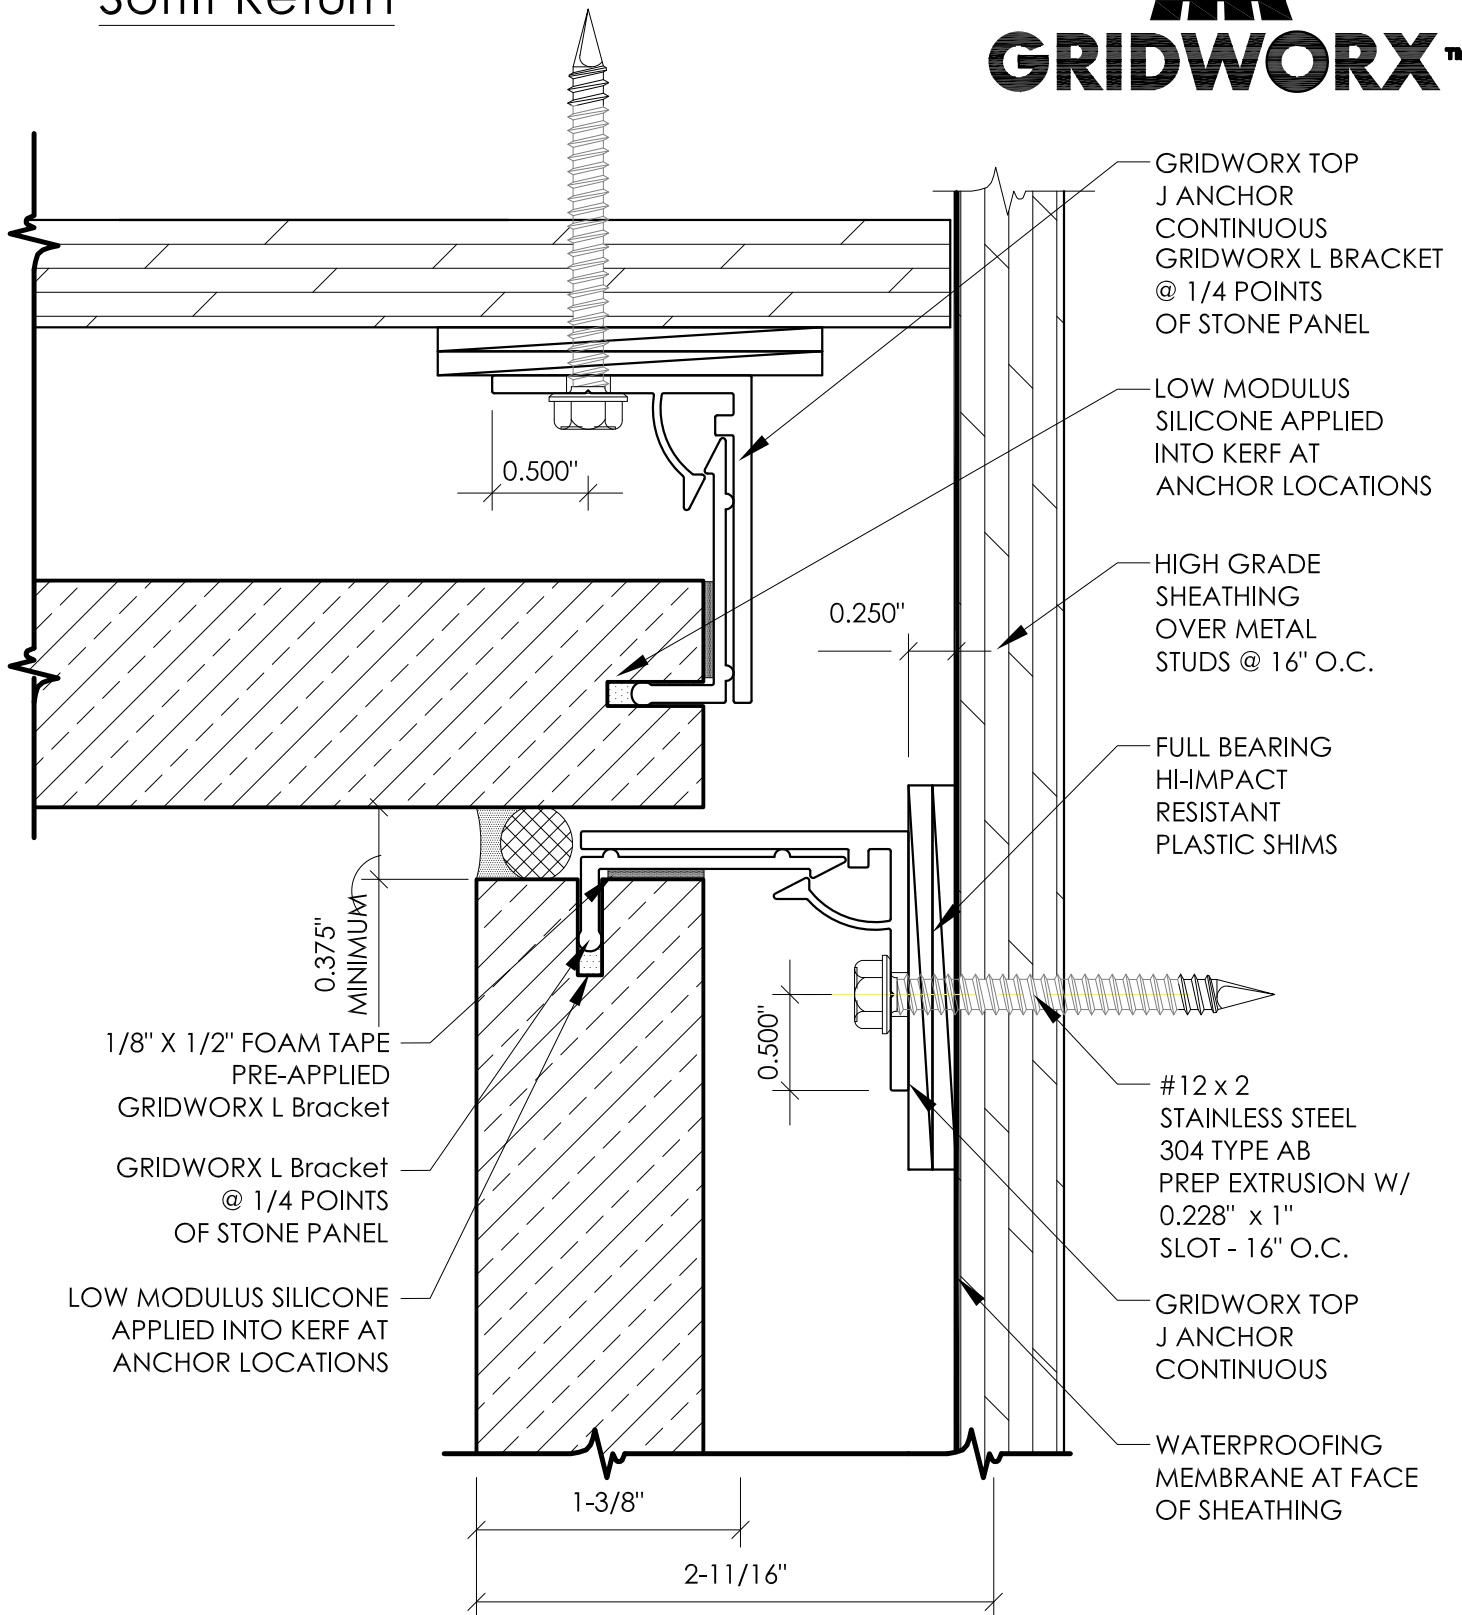

Soffit Return

SOFFIT RETURN TOP J ANCHOR

1/4" JOINTS - WOOD BLOCKING SCALE: FULL

Precision Wall Systems, Inc.
 1821 Levee Street
 Dallas, TX 75207
 Phone 214.774.4502
 Fax 214.432.5963
www.gridworxwalls.com