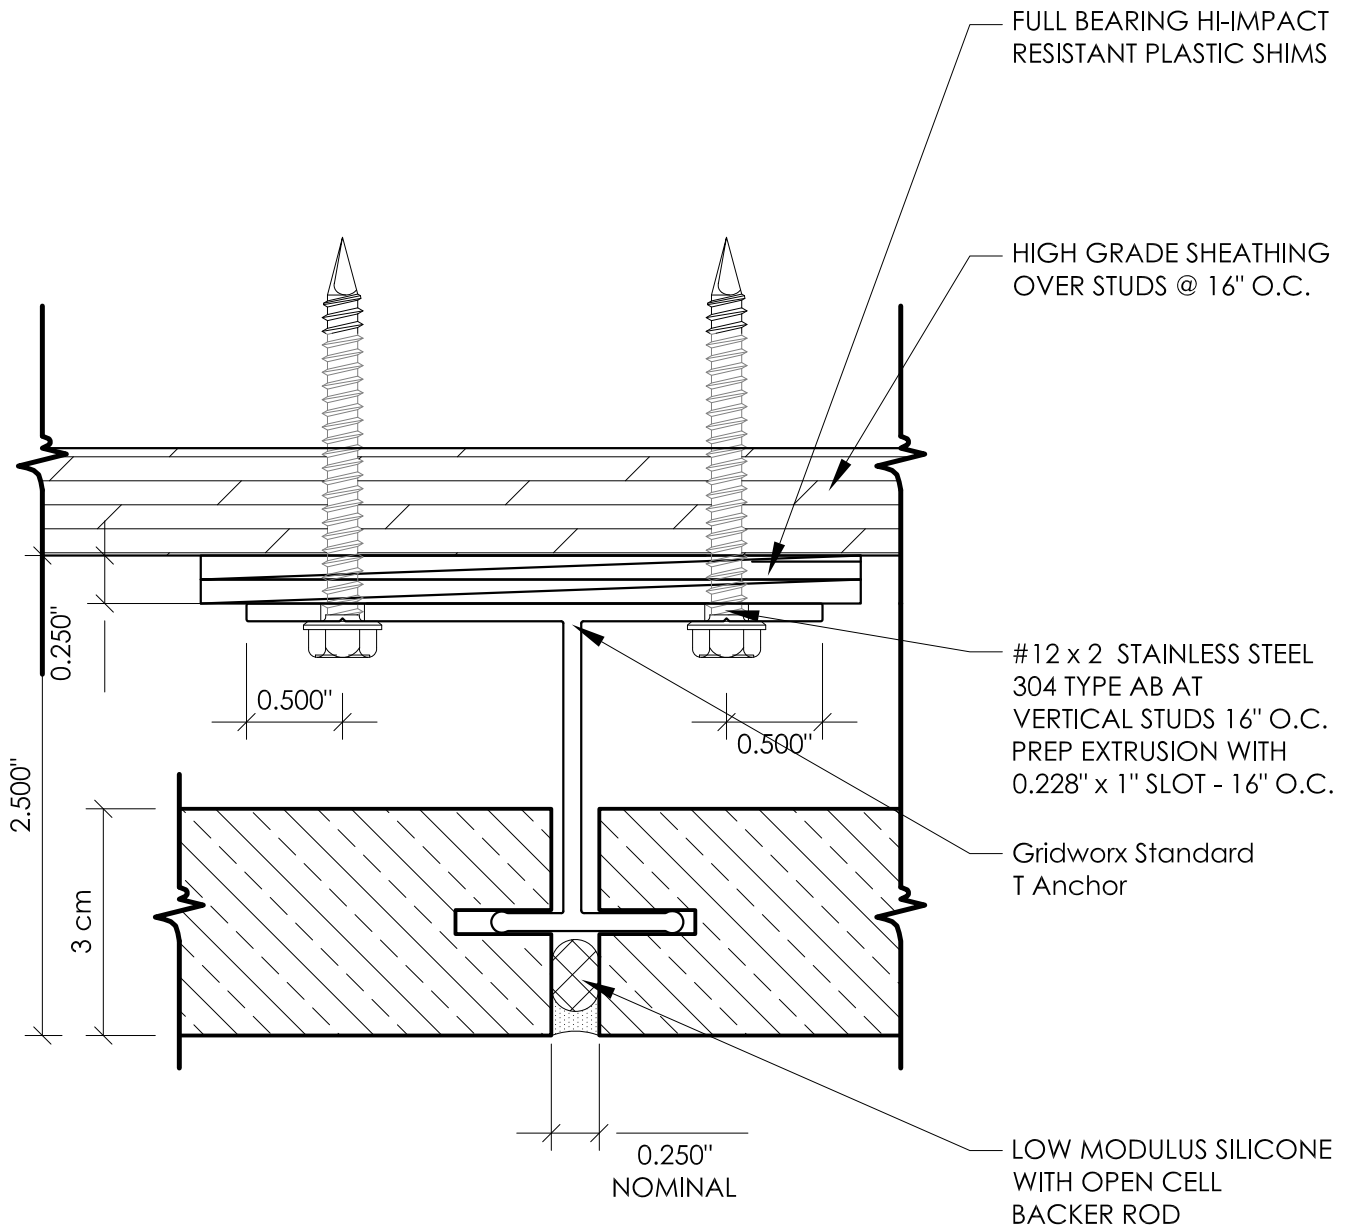

Soffit Return (Standard T)

SOFFIT RETURN (STANDARD T)

1/4" JOINTS - WOOD BLOCKING SCALE: FULL

Precision Wall Systems, Inc.
 1821 Levee Street
 Dallas, TX 75207
 Phone 214.774.4502
 Fax 214.432.5963
www.gridworxwalls.com