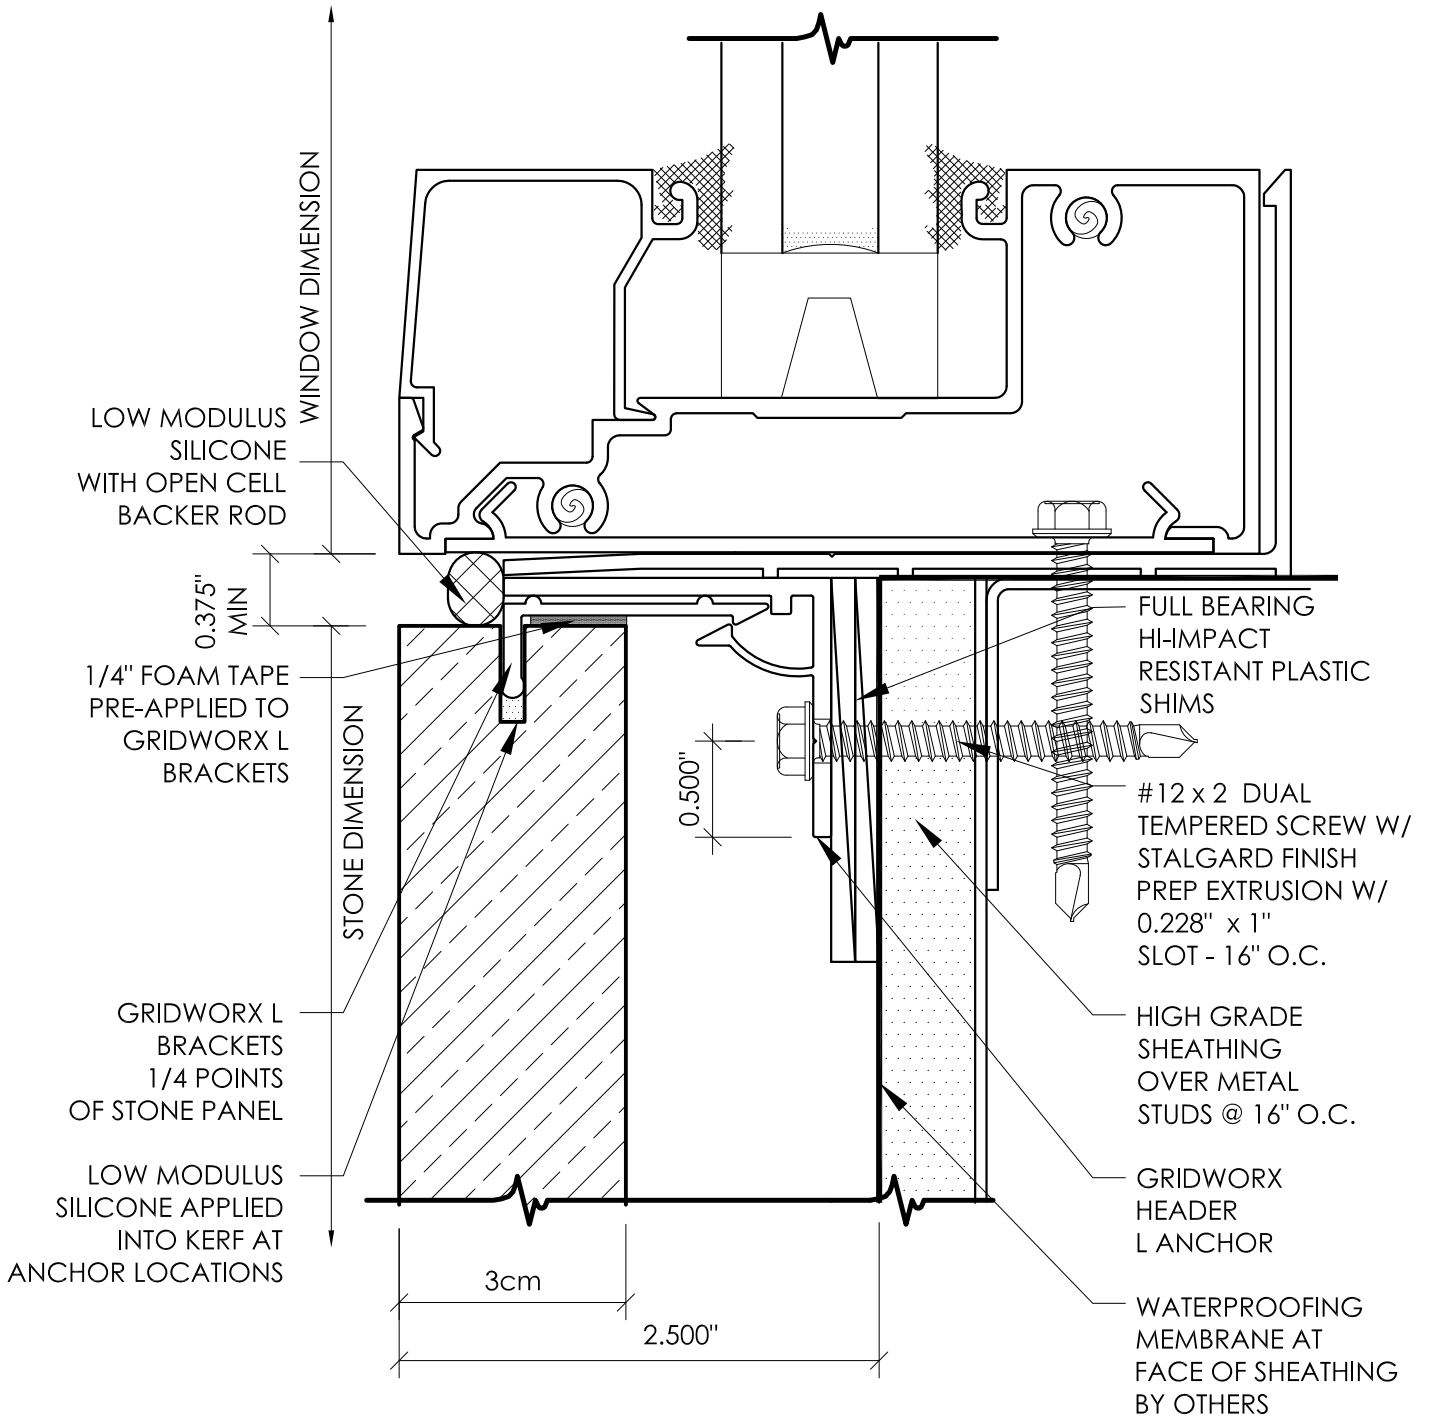

Window Sill

WINDOW SILL

1/4" JOINTS - STEEL FRAMING SCALE:FULL

Precision Wall Systems, Inc.
 1821 Levee Street
 Dallas, TX 75207
 Phone 214.774.4502
 Fax 214.432.5963
www.gridworxwalls.com