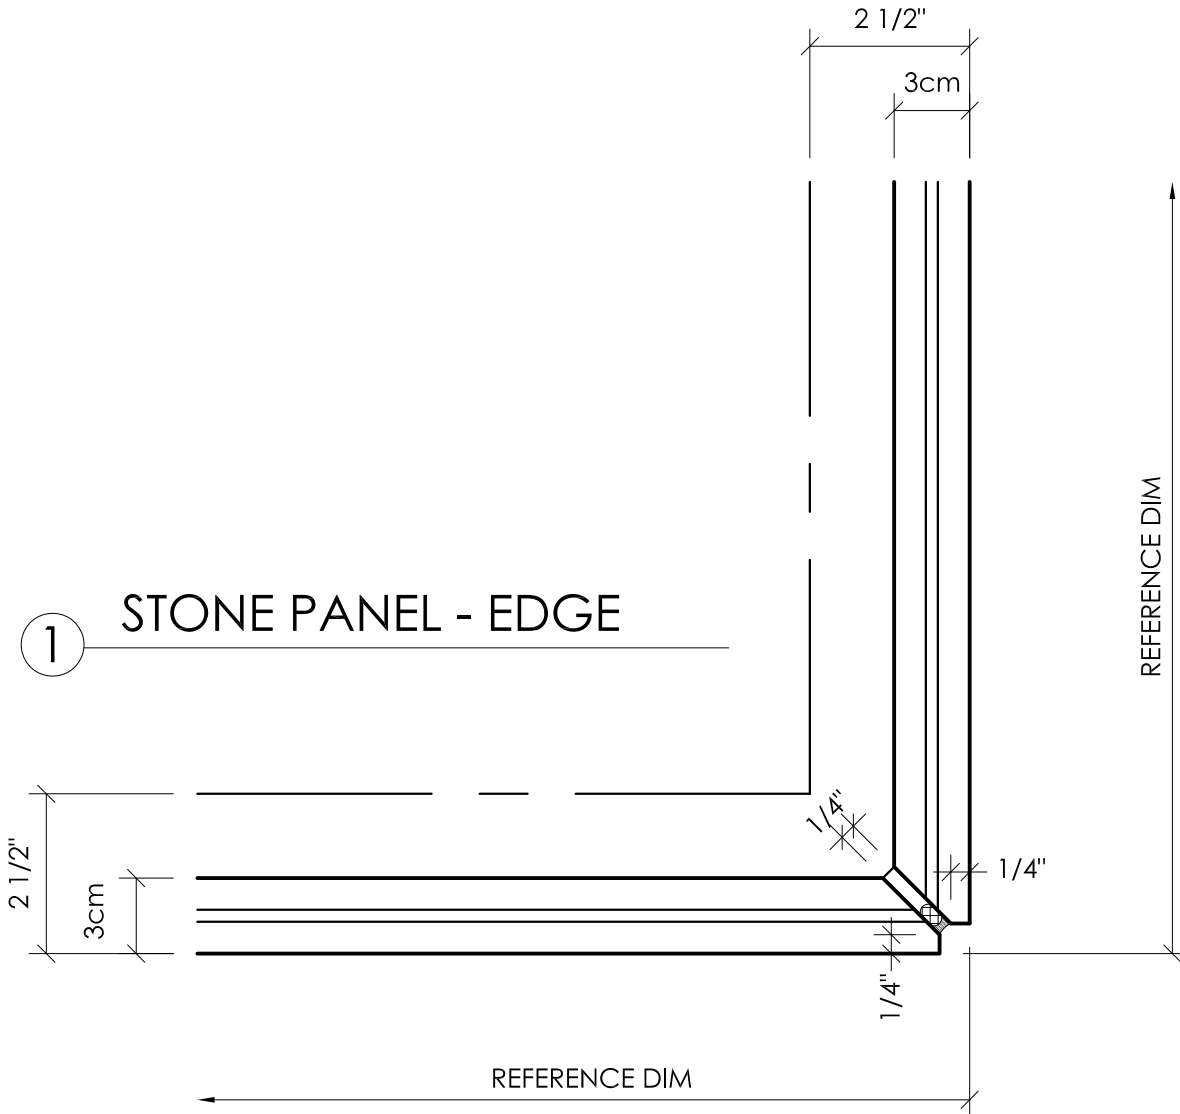

# QUIRK MITERED CORNER

2 DETAIL - KERF SLOT

## CORNER DETAIL

1/4" JOINT

SCALE: NTS

Precision Wall Systems, Inc.  
 1821 Levee Street  
 Dallas, TX 75207  
 Phone 214.774.4502  
 Fax 214.432.5963  
[www.gridworxwalls.com](http://www.gridworxwalls.com)