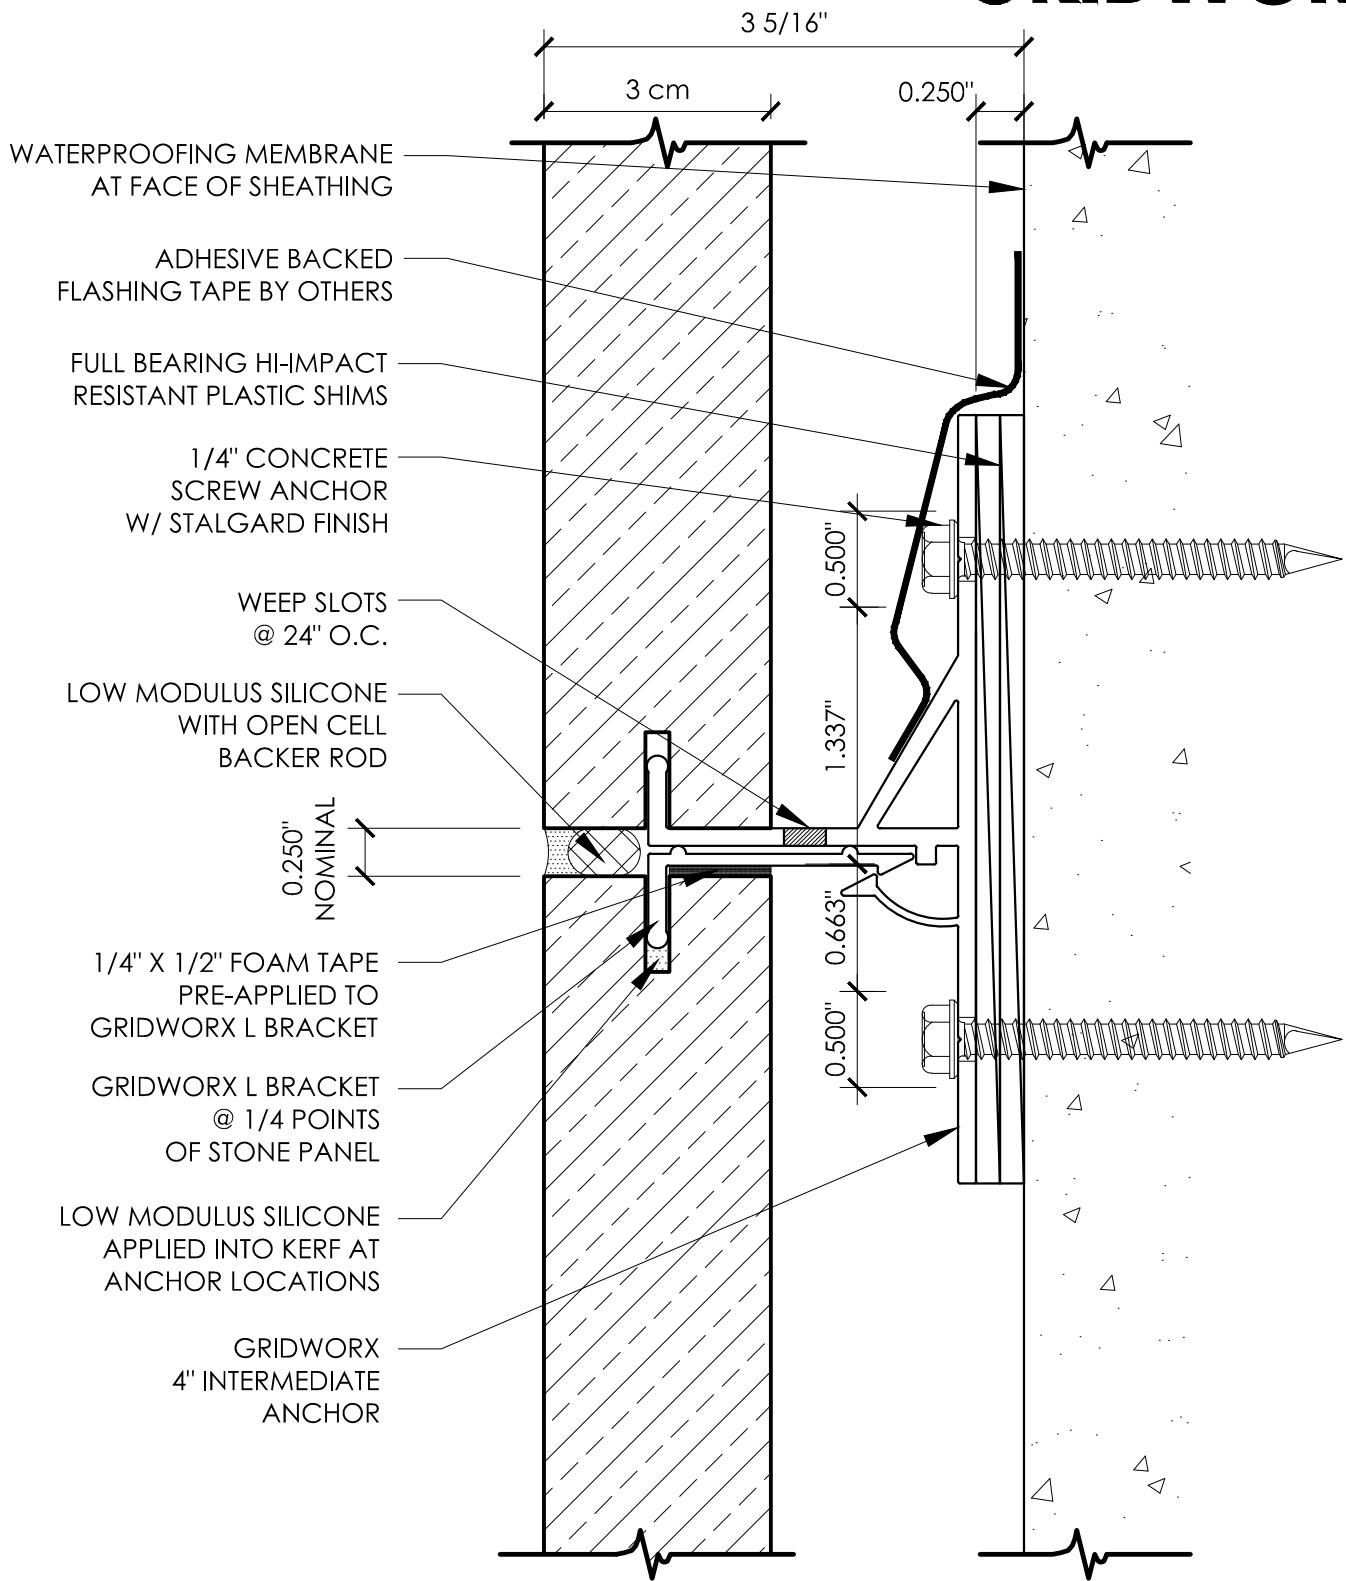

Intermediate T Anchor

4" INTERMEDIATE ANCHOR

1/4" JOINT - CMU SUBSTRATE SCALE: 1:1

Precision Wall Systems, Inc.
 1821 Levee Street
 Dallas, TX 75207
 Phone 214.774.4502
 Fax 214.432.5963
www.gridworxwalls.com