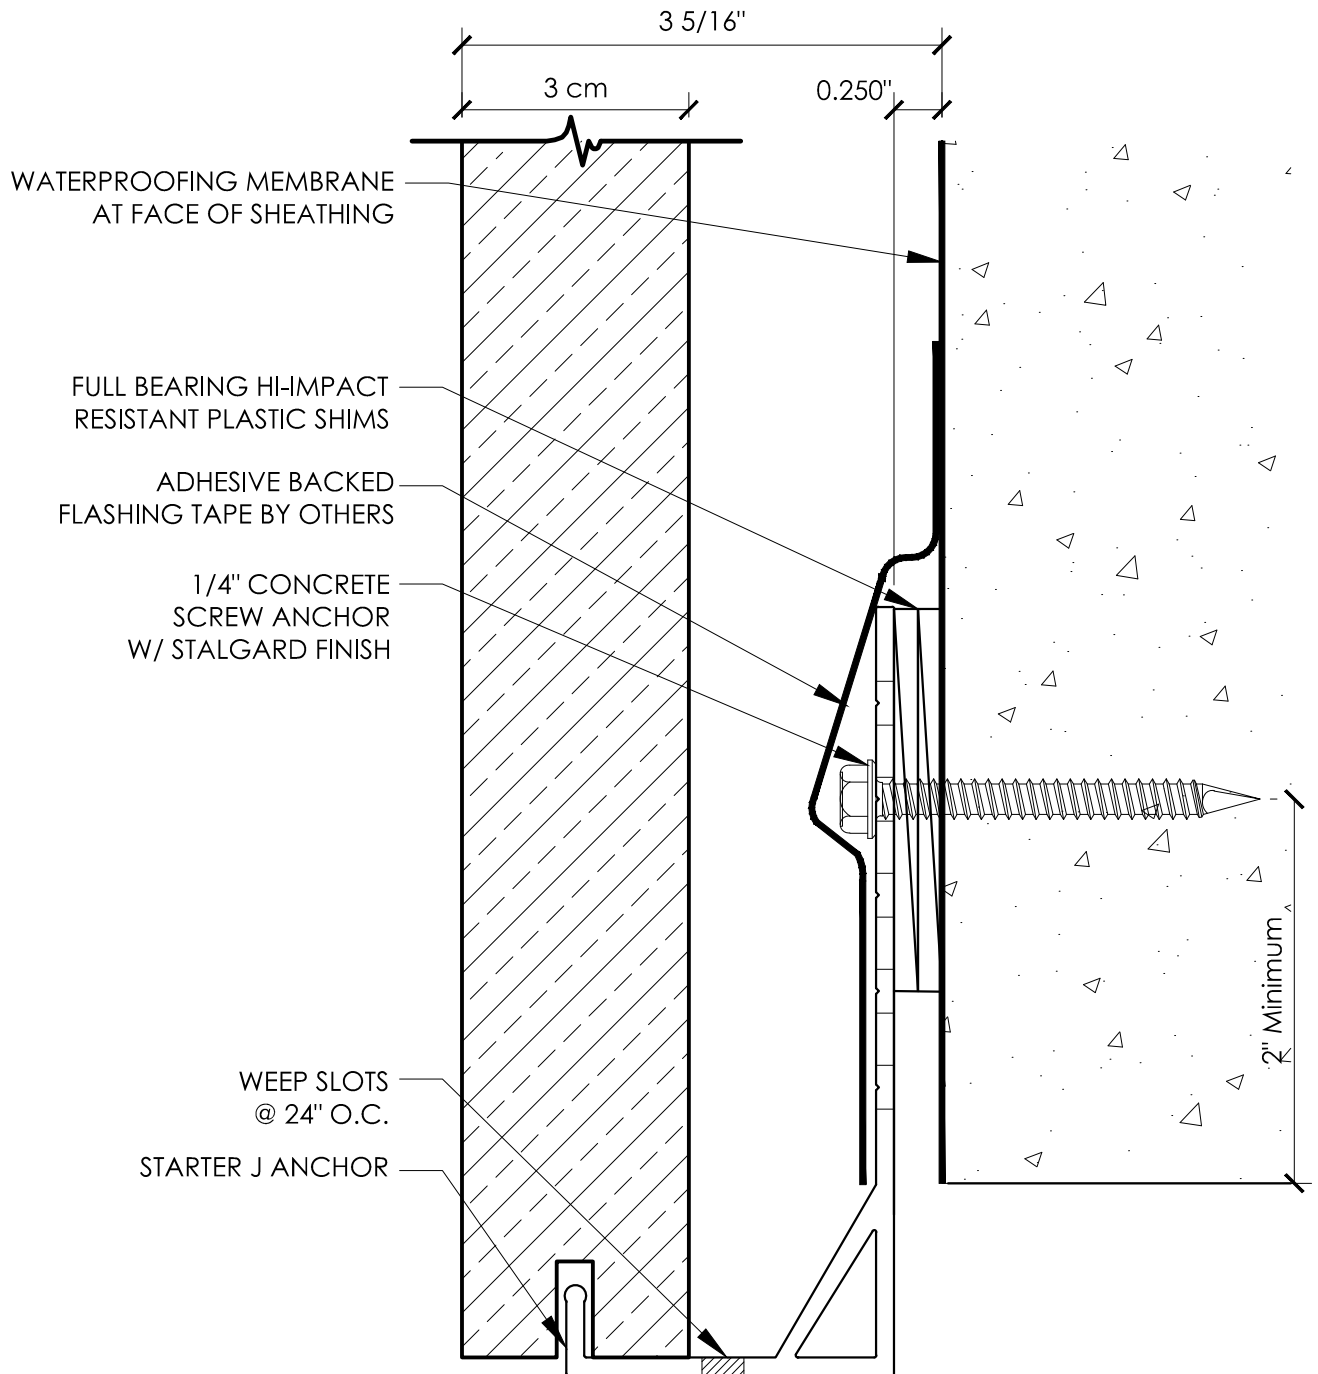

Starter J Anchor

4" STARTER J ANCHOR

1/4" JOINT - CMU SUBSTRATE SCALE: 1:1

Precision Wall Systems, Inc.
1821 Levee Street
Dallas, TX 75207
Phone 214.774.4502
Fax 214.432.5963
www.gridworxwalls.com