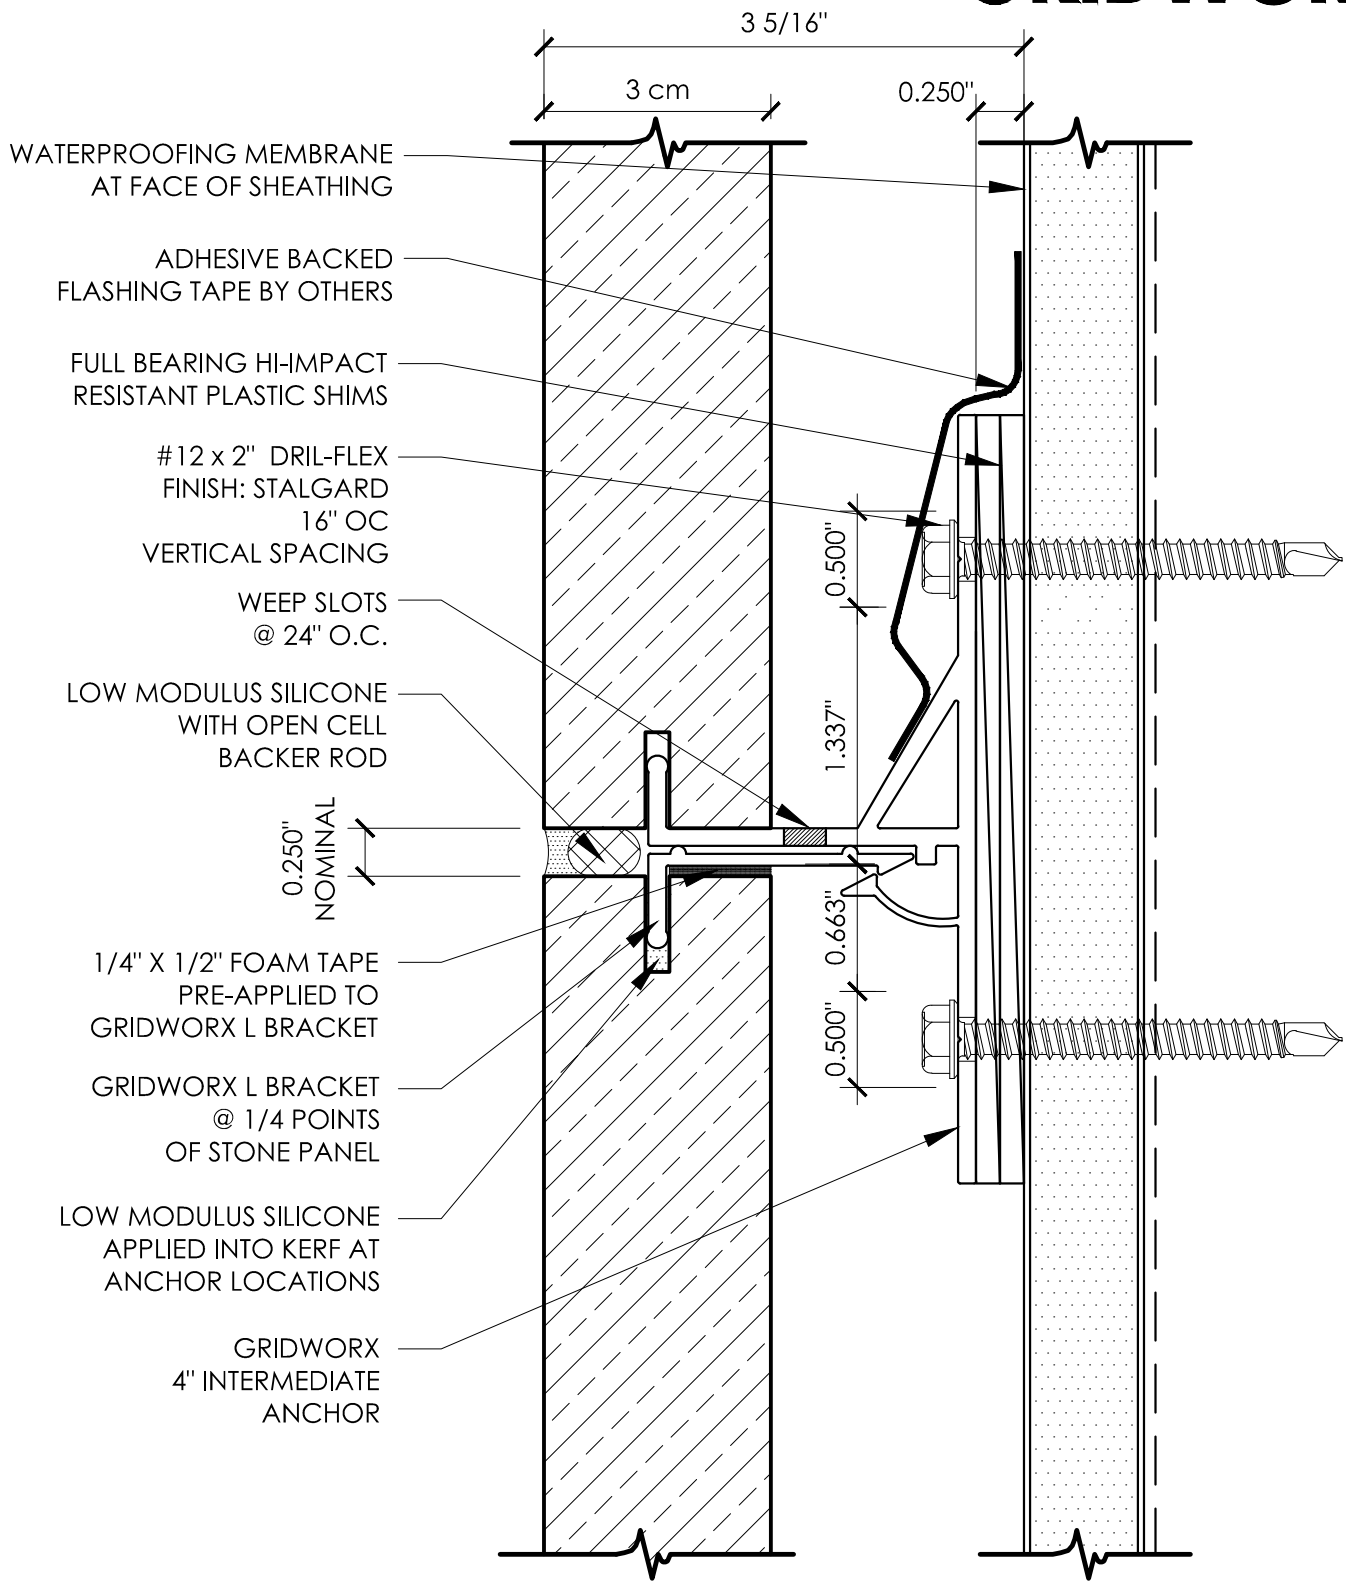

Intermediate T Anchor

4" INTERMEDIATE ANCHOR

1/4" JOINT - STEEL FRAMING

SCALE: 1:1

Precision Wall Systems, Inc.
 1821 Levee Street
 Dallas, TX 75207
 Phone 214.774.4502
 Fax 214.432.5963
www.gridworxwalls.com