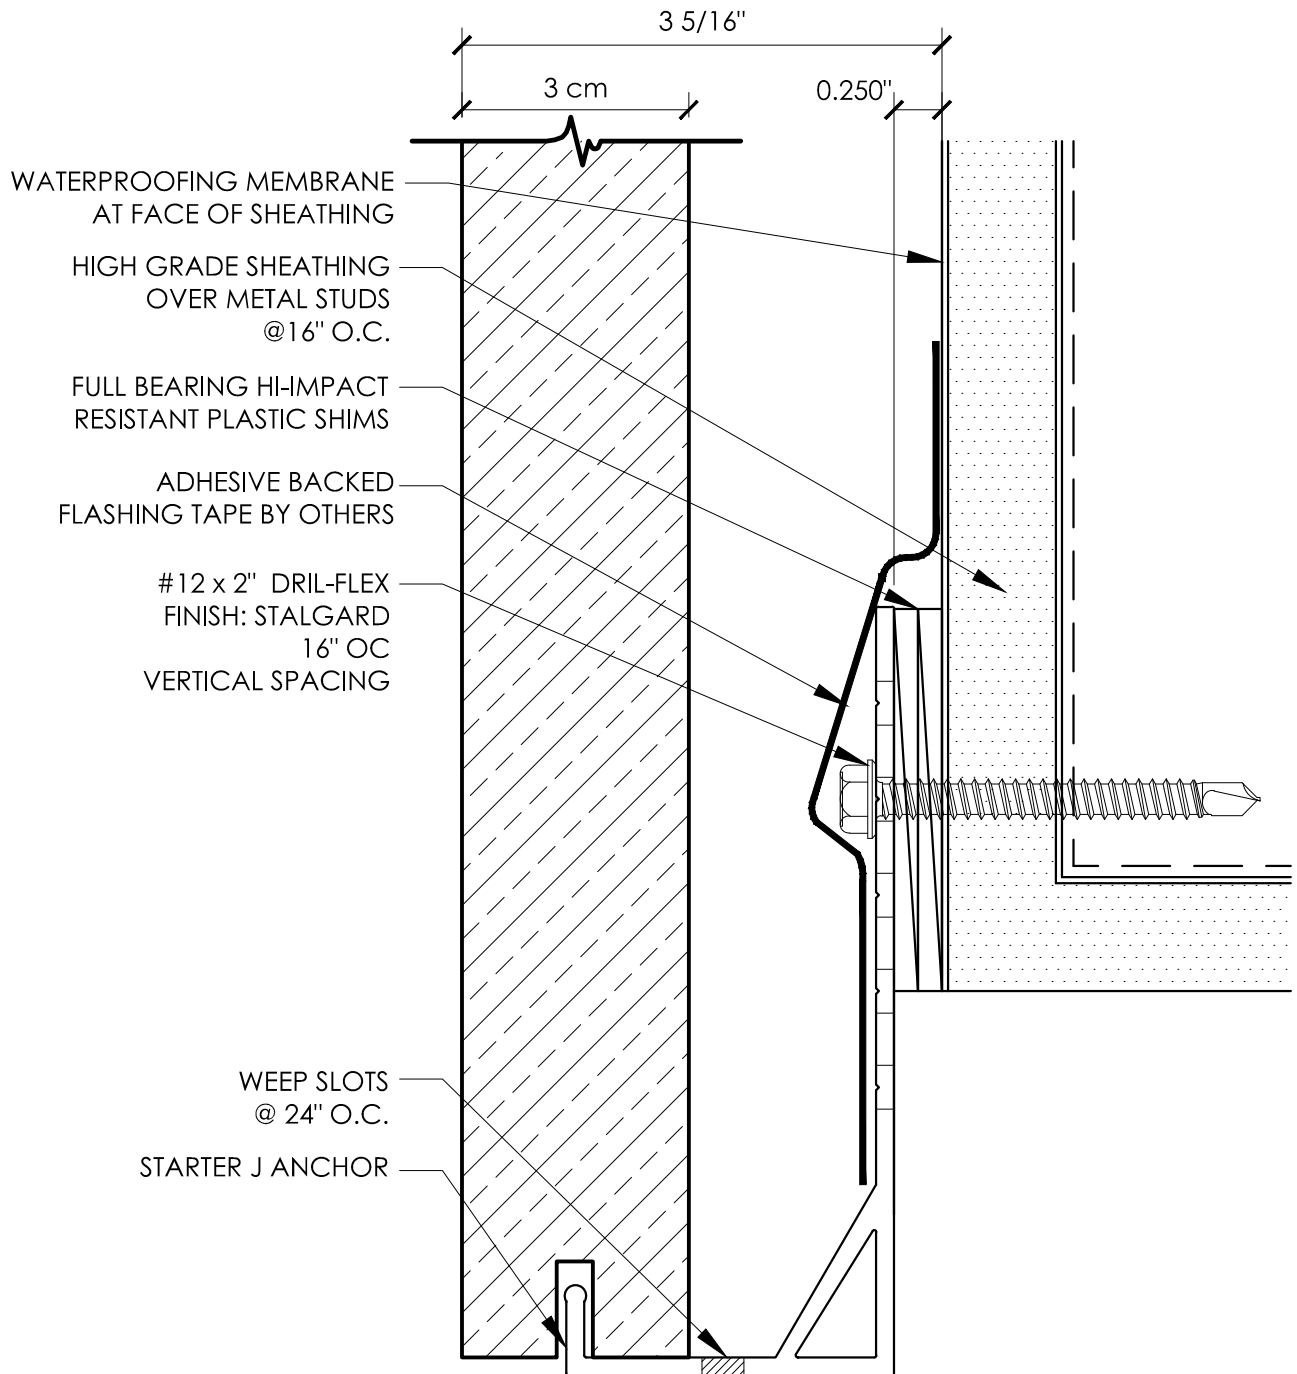

Starter J Anchor

4" STARTER J ANCHOR

1/4" JOINT - STEEL FRAMING

SCALE: 1:1

Precision Wall Systems, Inc.
 1821 Levee Street
 Dallas, TX 75207
 Phone 214.774.4502
 Fax 214.432.5963
www.gridworxwalls.com