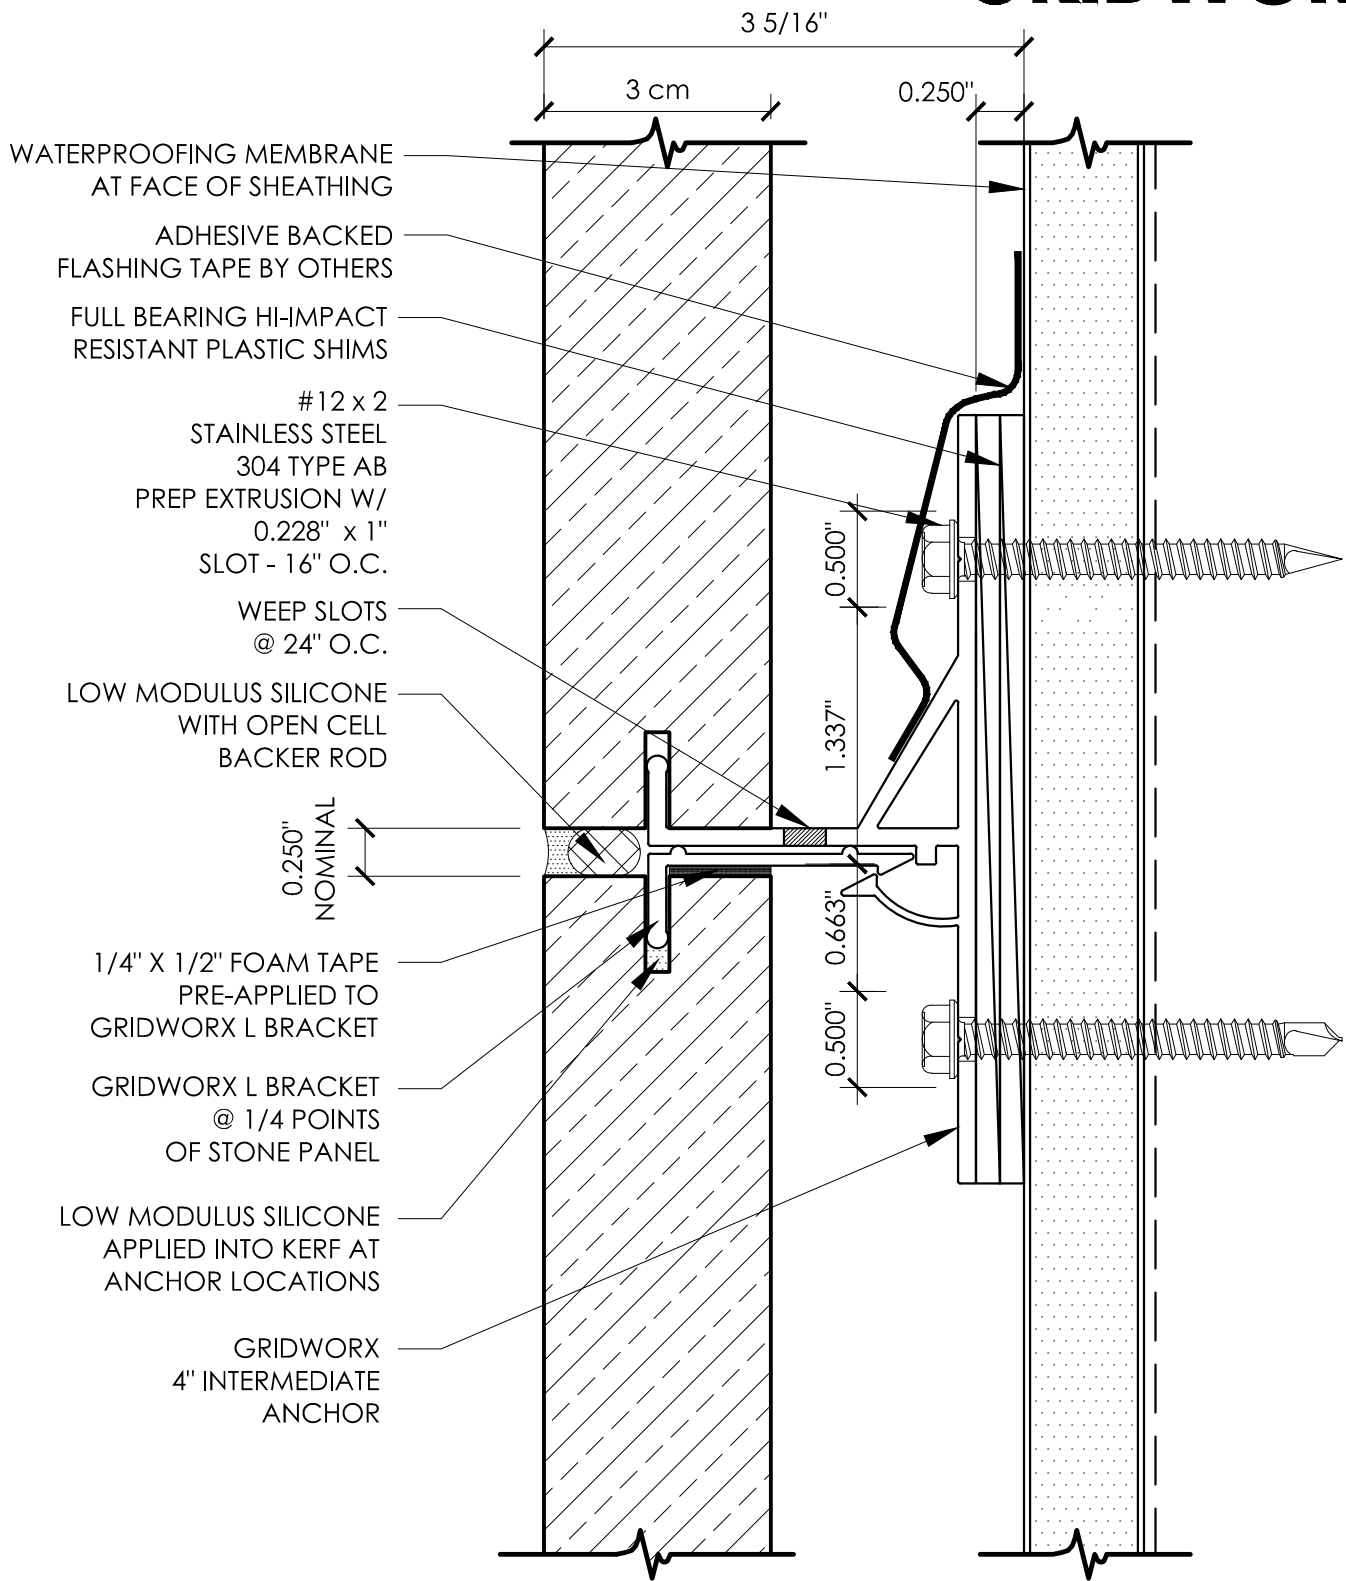

# Intermediate T Anchor

4" INTERMEDIATE ANCHOR  
1/4" JOINT - WOOD FRAMING

SCALE: 1:1

Precision Wall Systems, Inc.  
1821 Levee Street  
Dallas, TX 75207  
Phone 214.774.4502  
Fax 214.432.5963  
[www.gridworxwalls.com](http://www.gridworxwalls.com)