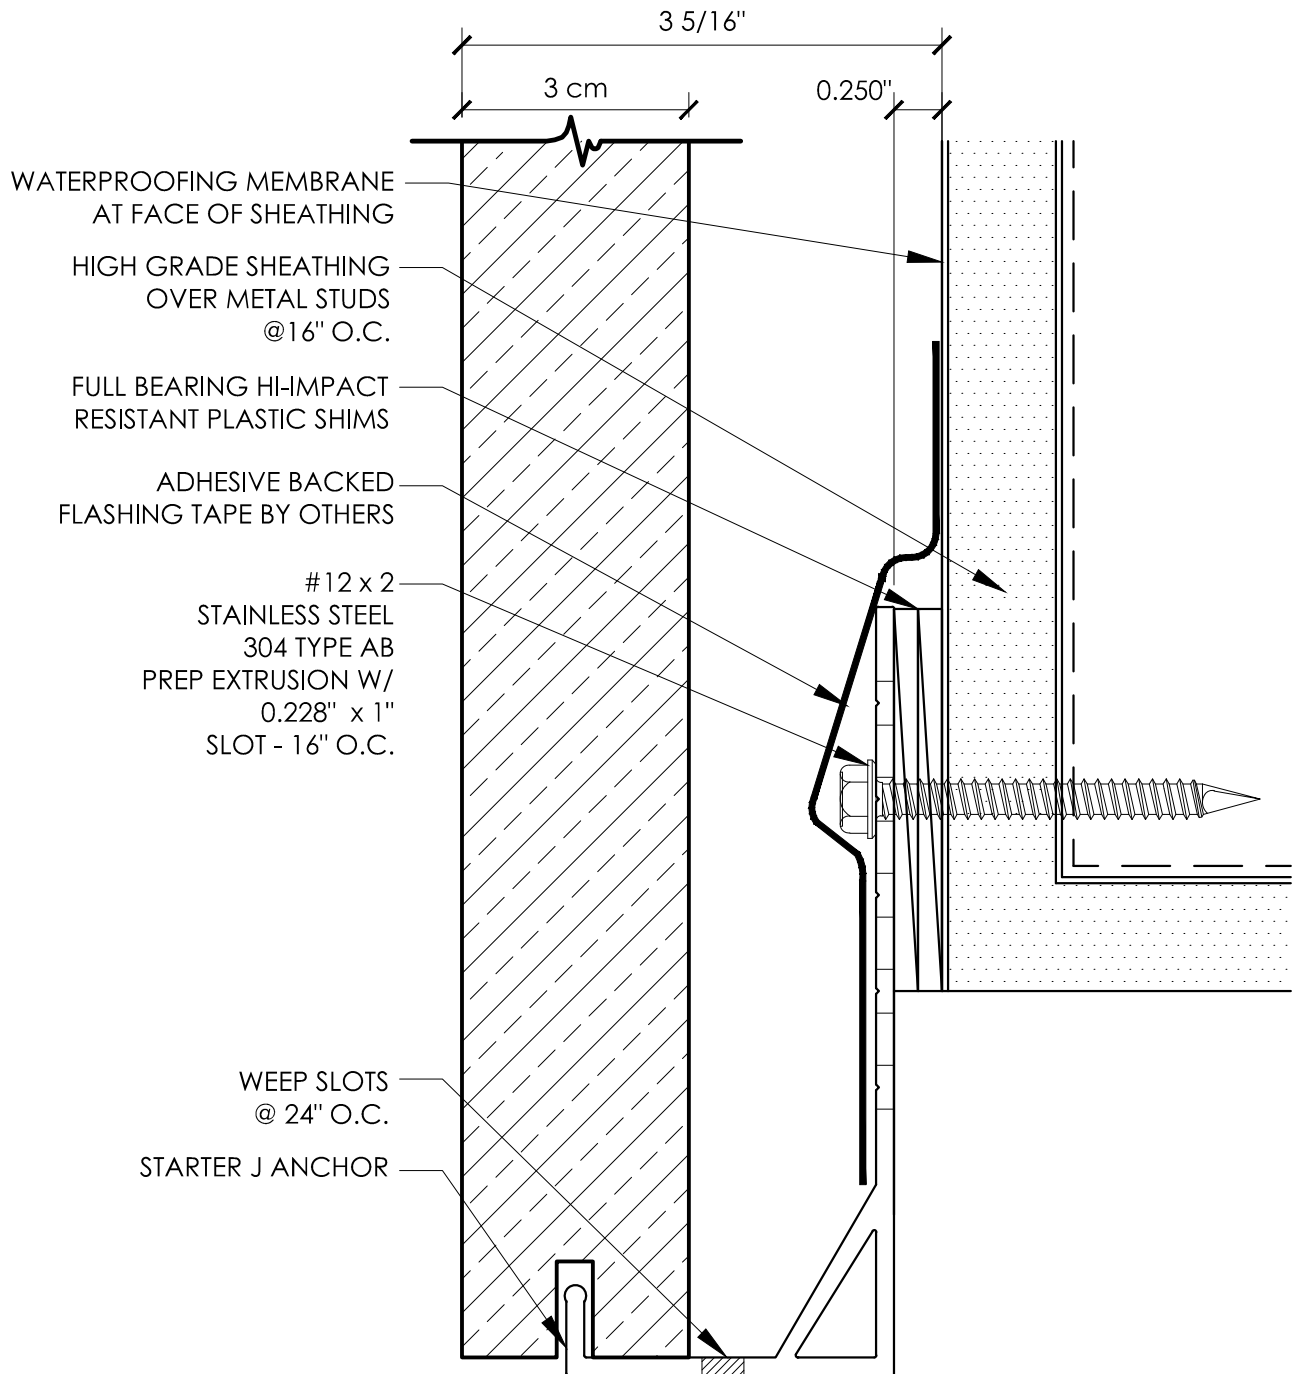

# Starter J Anchor

4" STARTER J ANCHOR

1/4" JOINT - WOOD FRAMING

SCALE: 1:1

Precision Wall Systems, Inc.  
 1821 Levee Street  
 Dallas, TX 75207  
 Phone 214.774.4502  
 Fax 214.432.5963  
[www.gridworxwalls.com](http://www.gridworxwalls.com)