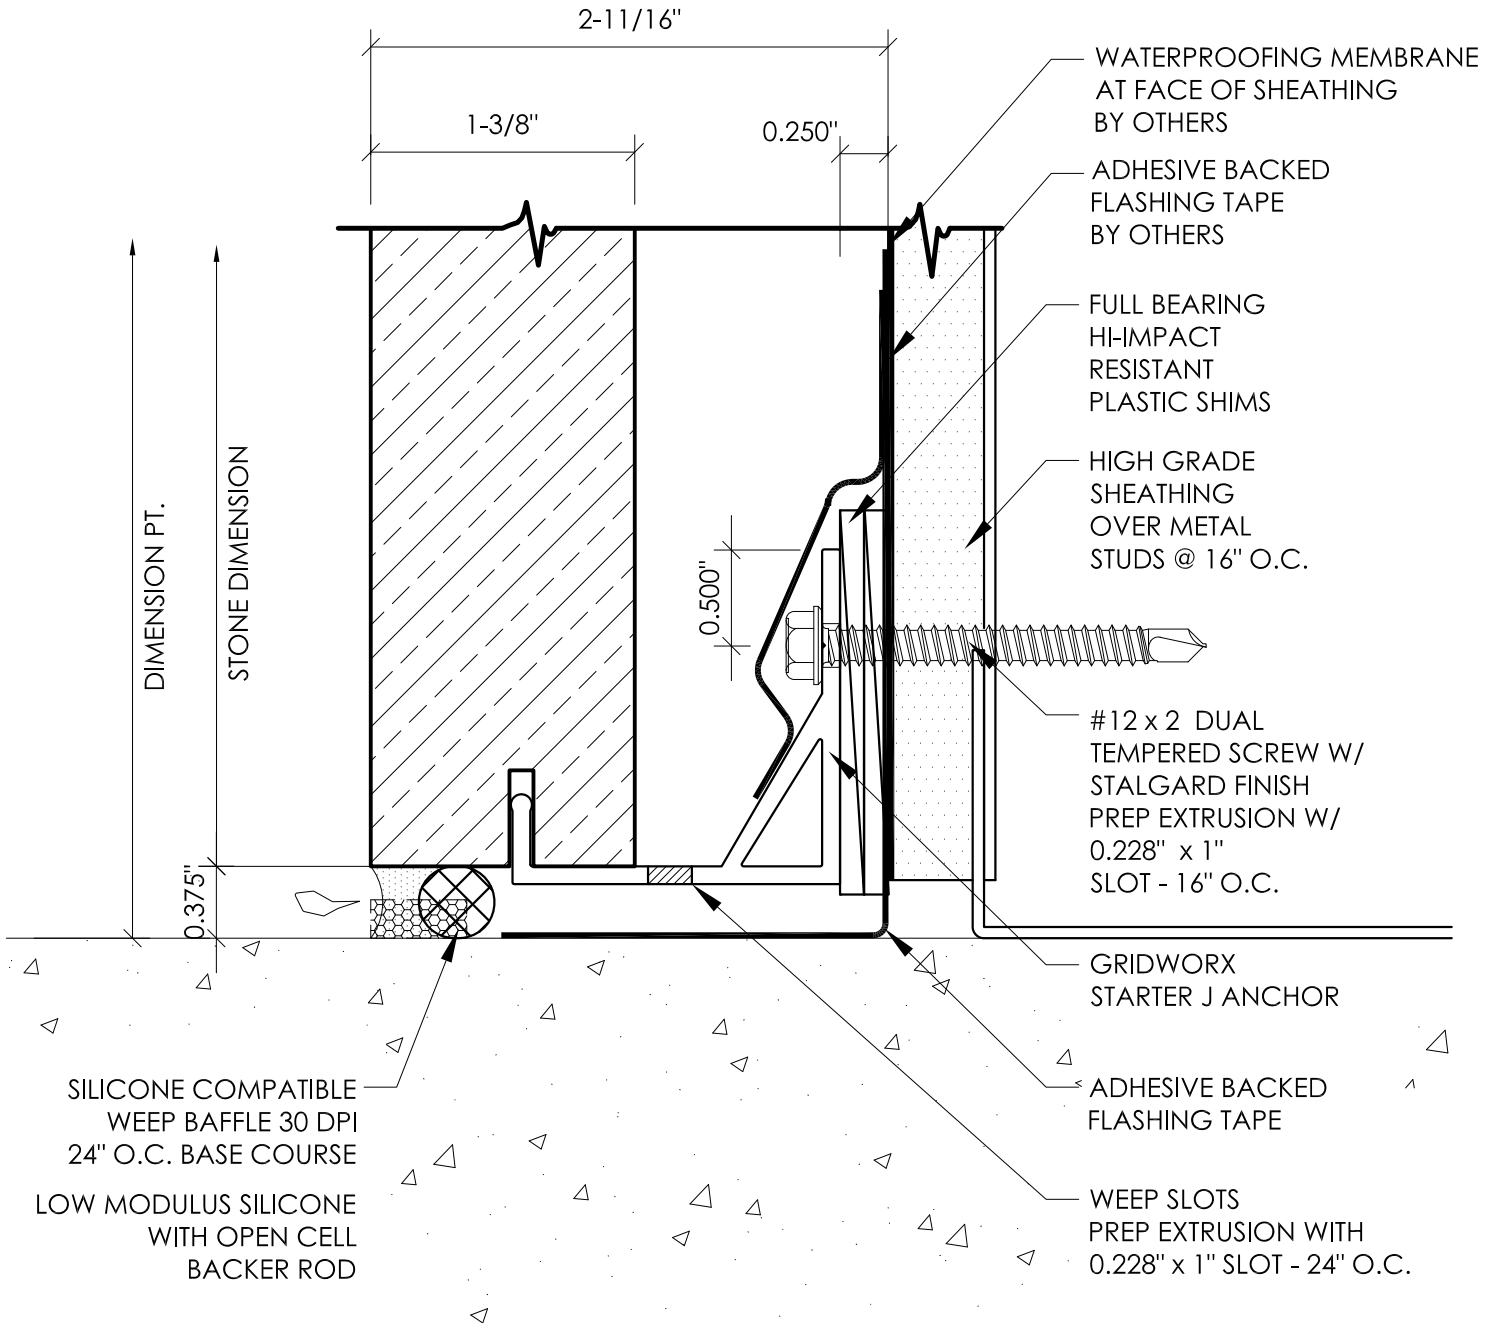

# Starter J Anchor

## STARTER J ANCHOR

3/8" JOINTS - STEEL FRAMING SCALE:FULL

Precision Wall Systems, Inc.  
 1821 Levee Street  
 Dallas, TX 75207  
 Phone 214.774.4502  
 Fax 214.432.5963  
[www.gridworxwalls.com](http://www.gridworxwalls.com)