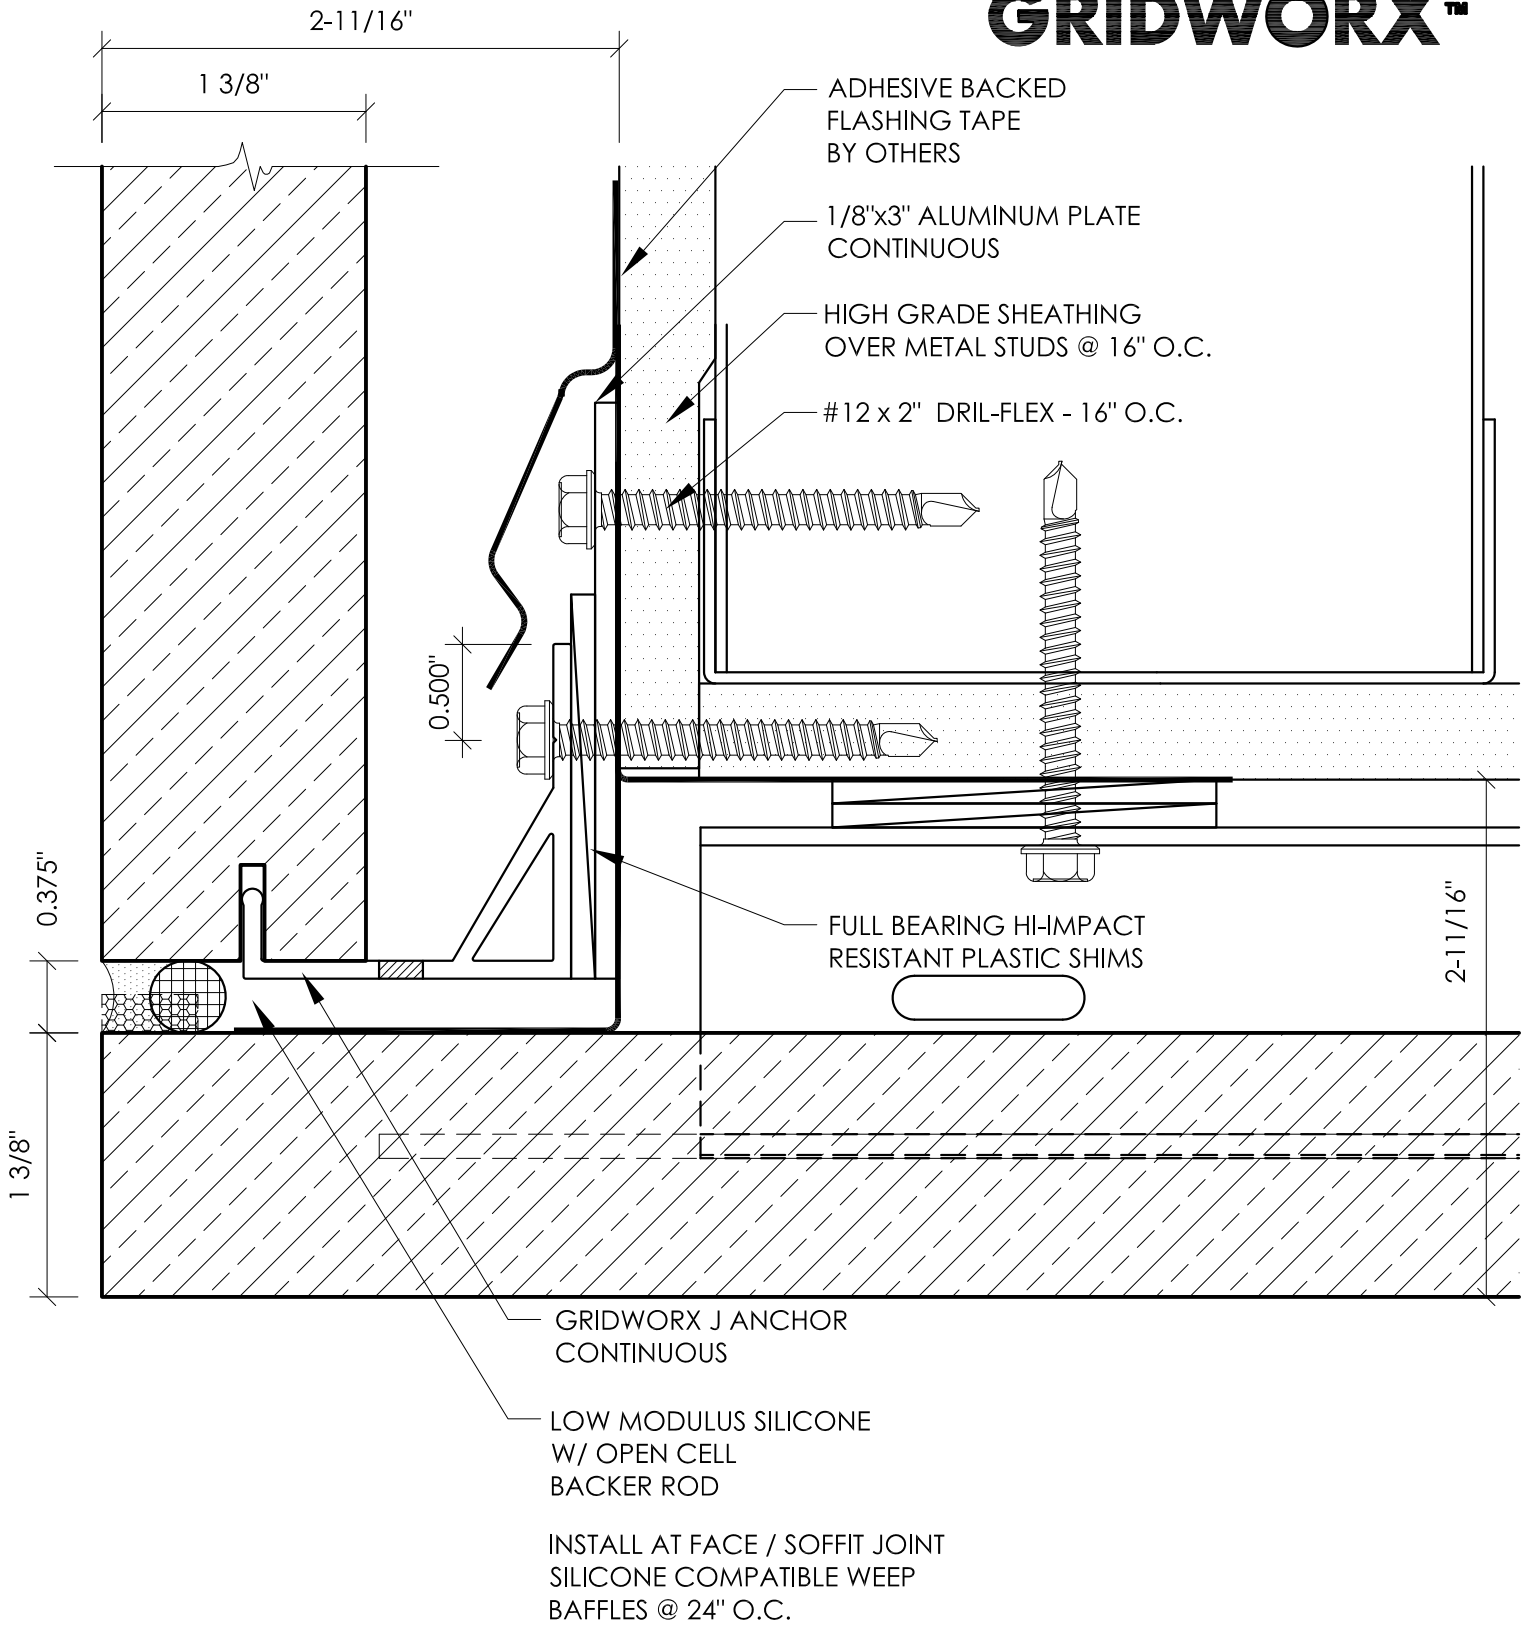

Face Soffit

FACE SOFFIT

3/8" JOINT - STEEL FRAMING SCALE:FULL

Precision Wall Systems, Inc.
1821 Levee Street
Dallas, TX 75207
Phone 214.774.4502
Fax 214.432.5963
www.gridworxwalls.com