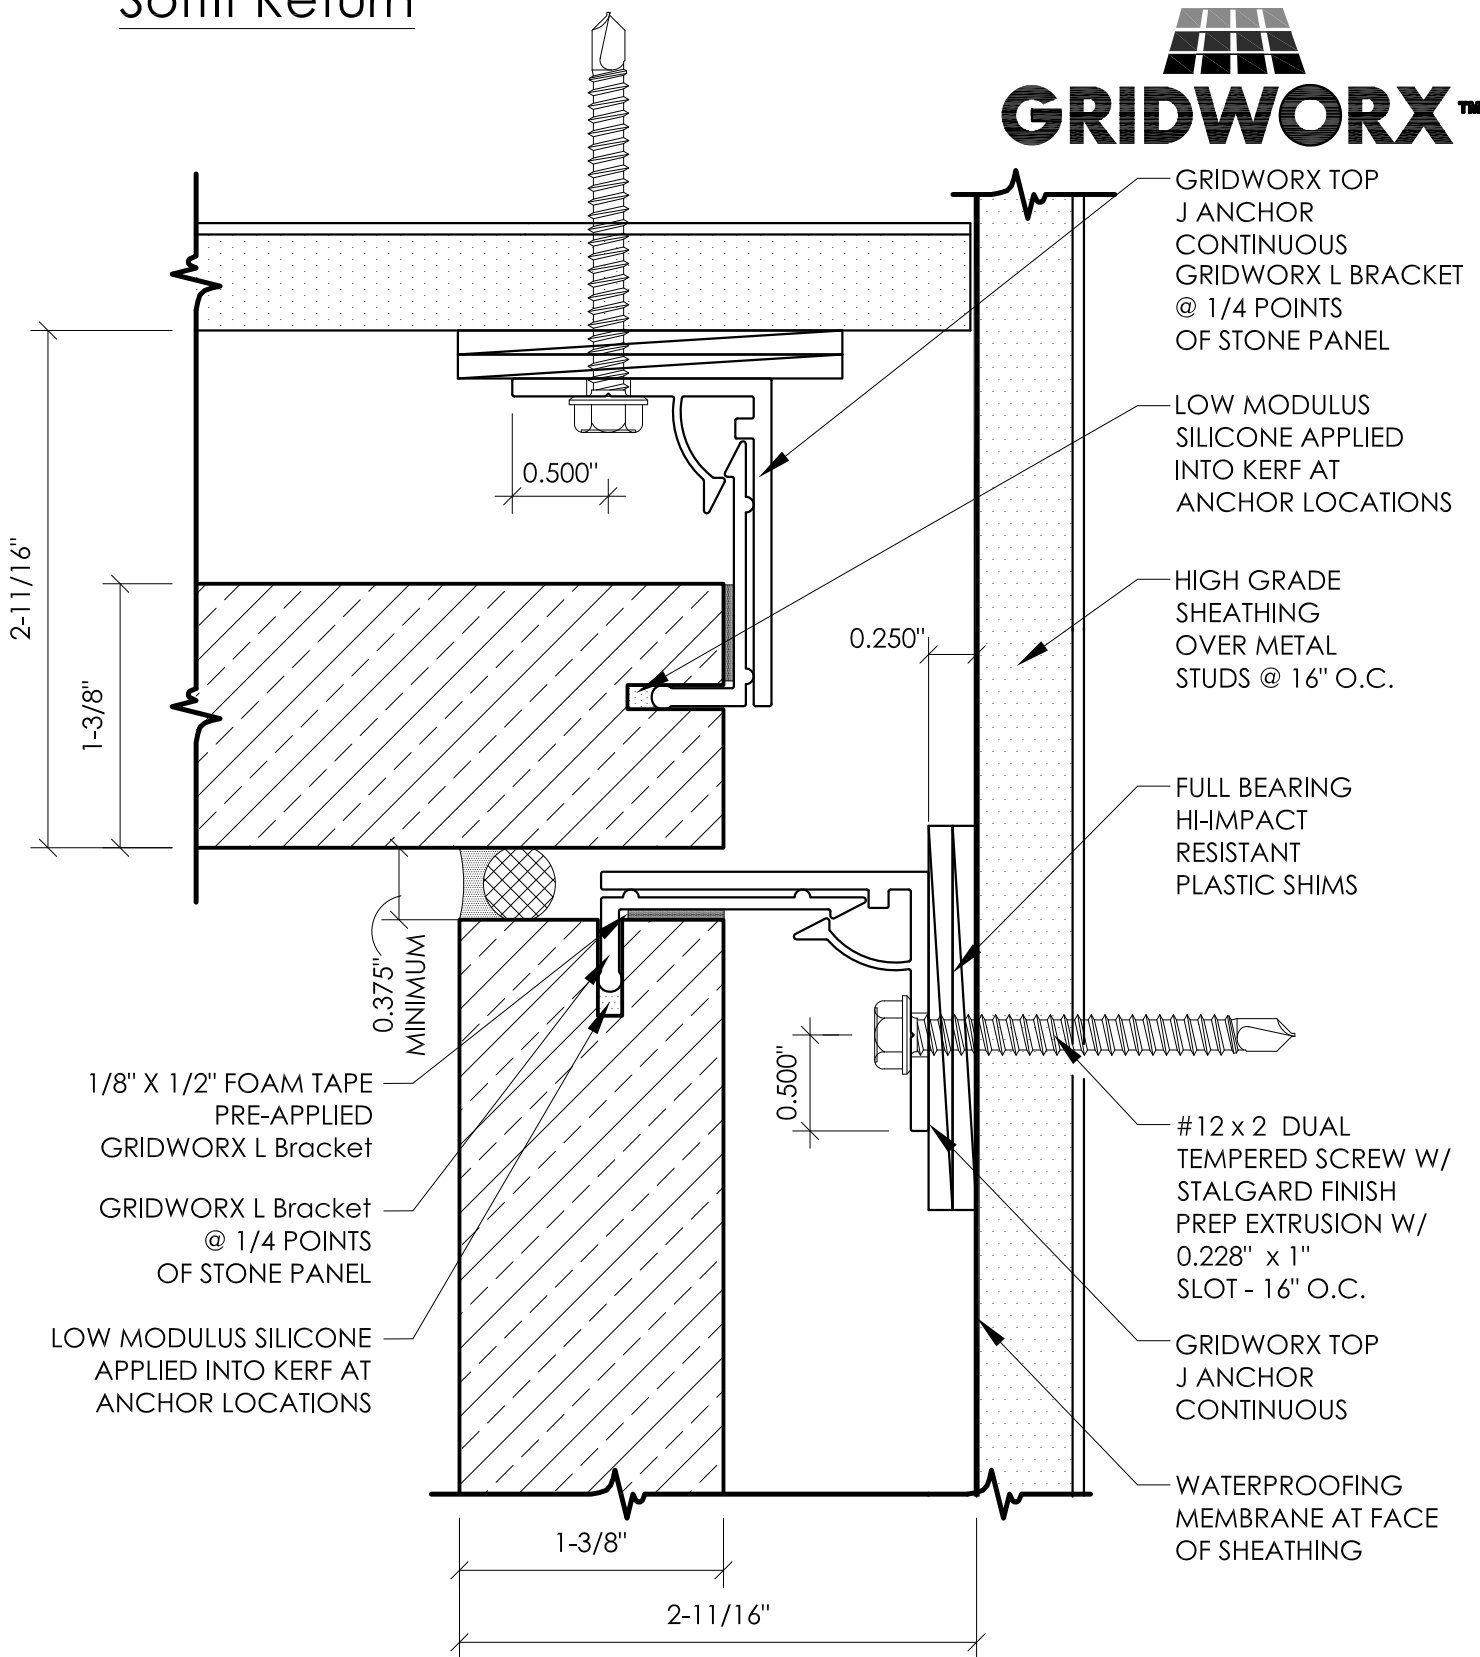

Soffit Return

SOFFIT RETURN TOP J ANCHOR

3/8" JOINTS - STEEL FRAMING SCALE:FULL

Precision Wall Systems, Inc.
 1821 Levee Street
 Dallas, TX 75207
 Phone 214.774.4502
 Fax 214.432.5963
www.gridworxwalls.com