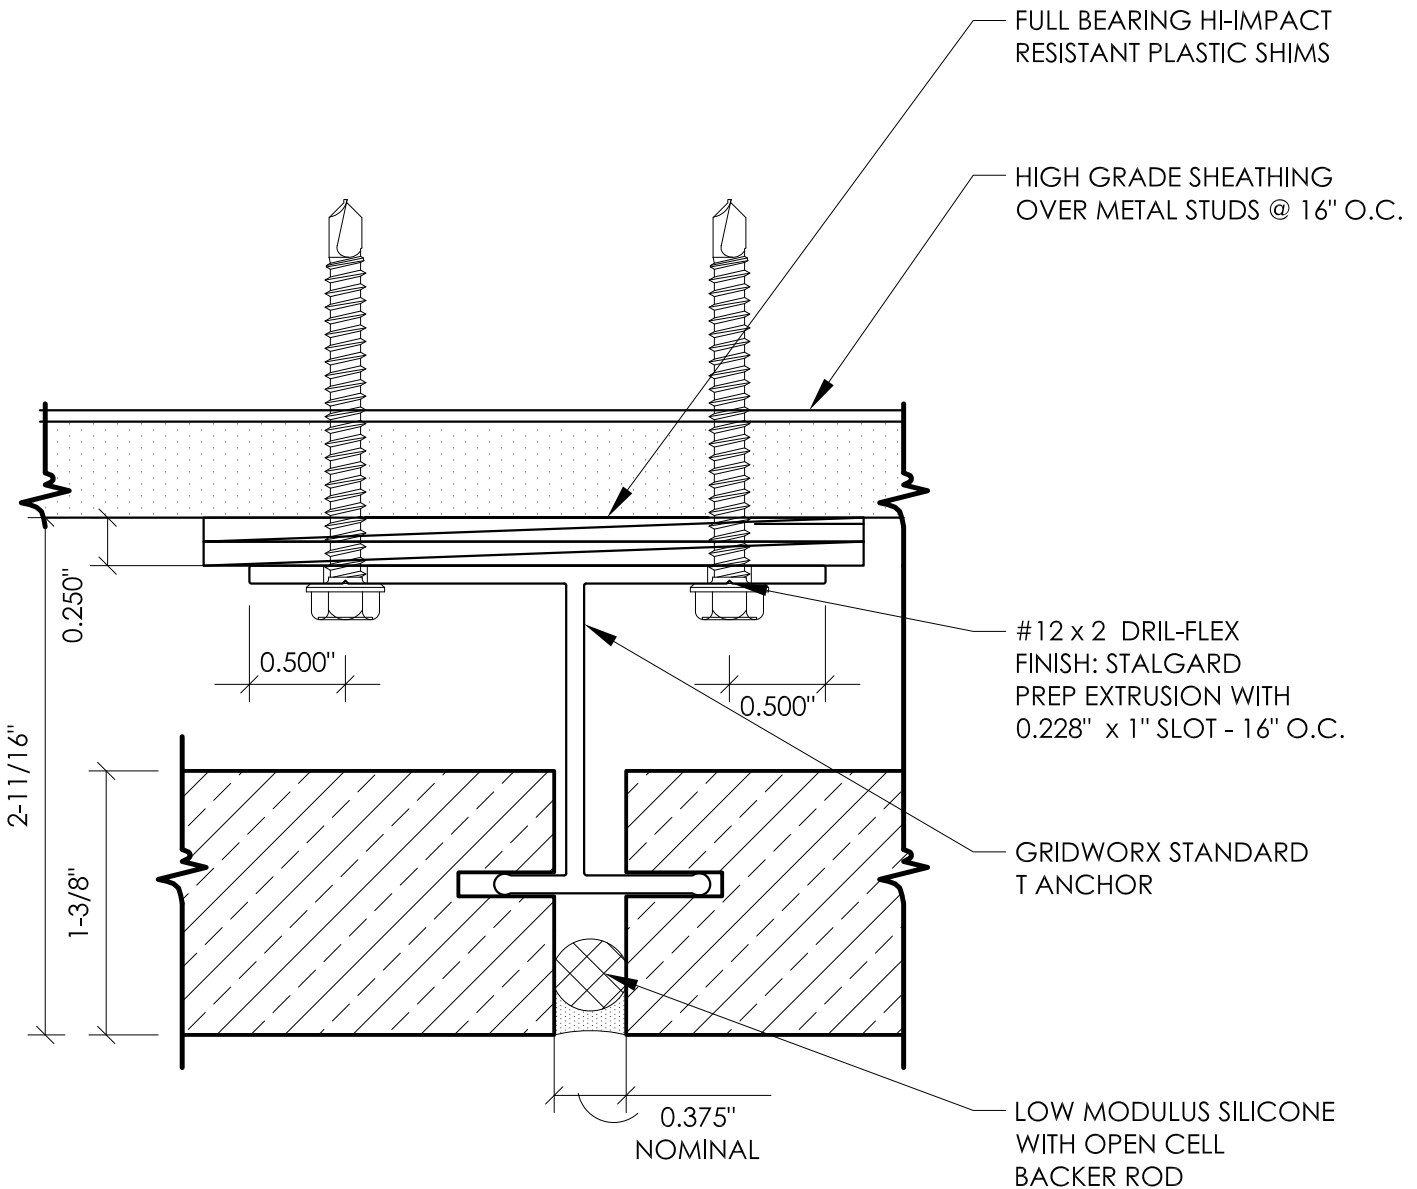

# Soffit Return (Standard T)

## SOFFIT RETURN (STANDARD T)

3/8" JOINTS - STEEL FRAMING SCALE:FULL

Precision Wall Systems, Inc.  
 1821 Levee Street  
 Dallas, TX 75207  
 Phone 214.774.4502  
 Fax 214.432.5963  
[www.gridworxwalls.com](http://www.gridworxwalls.com)