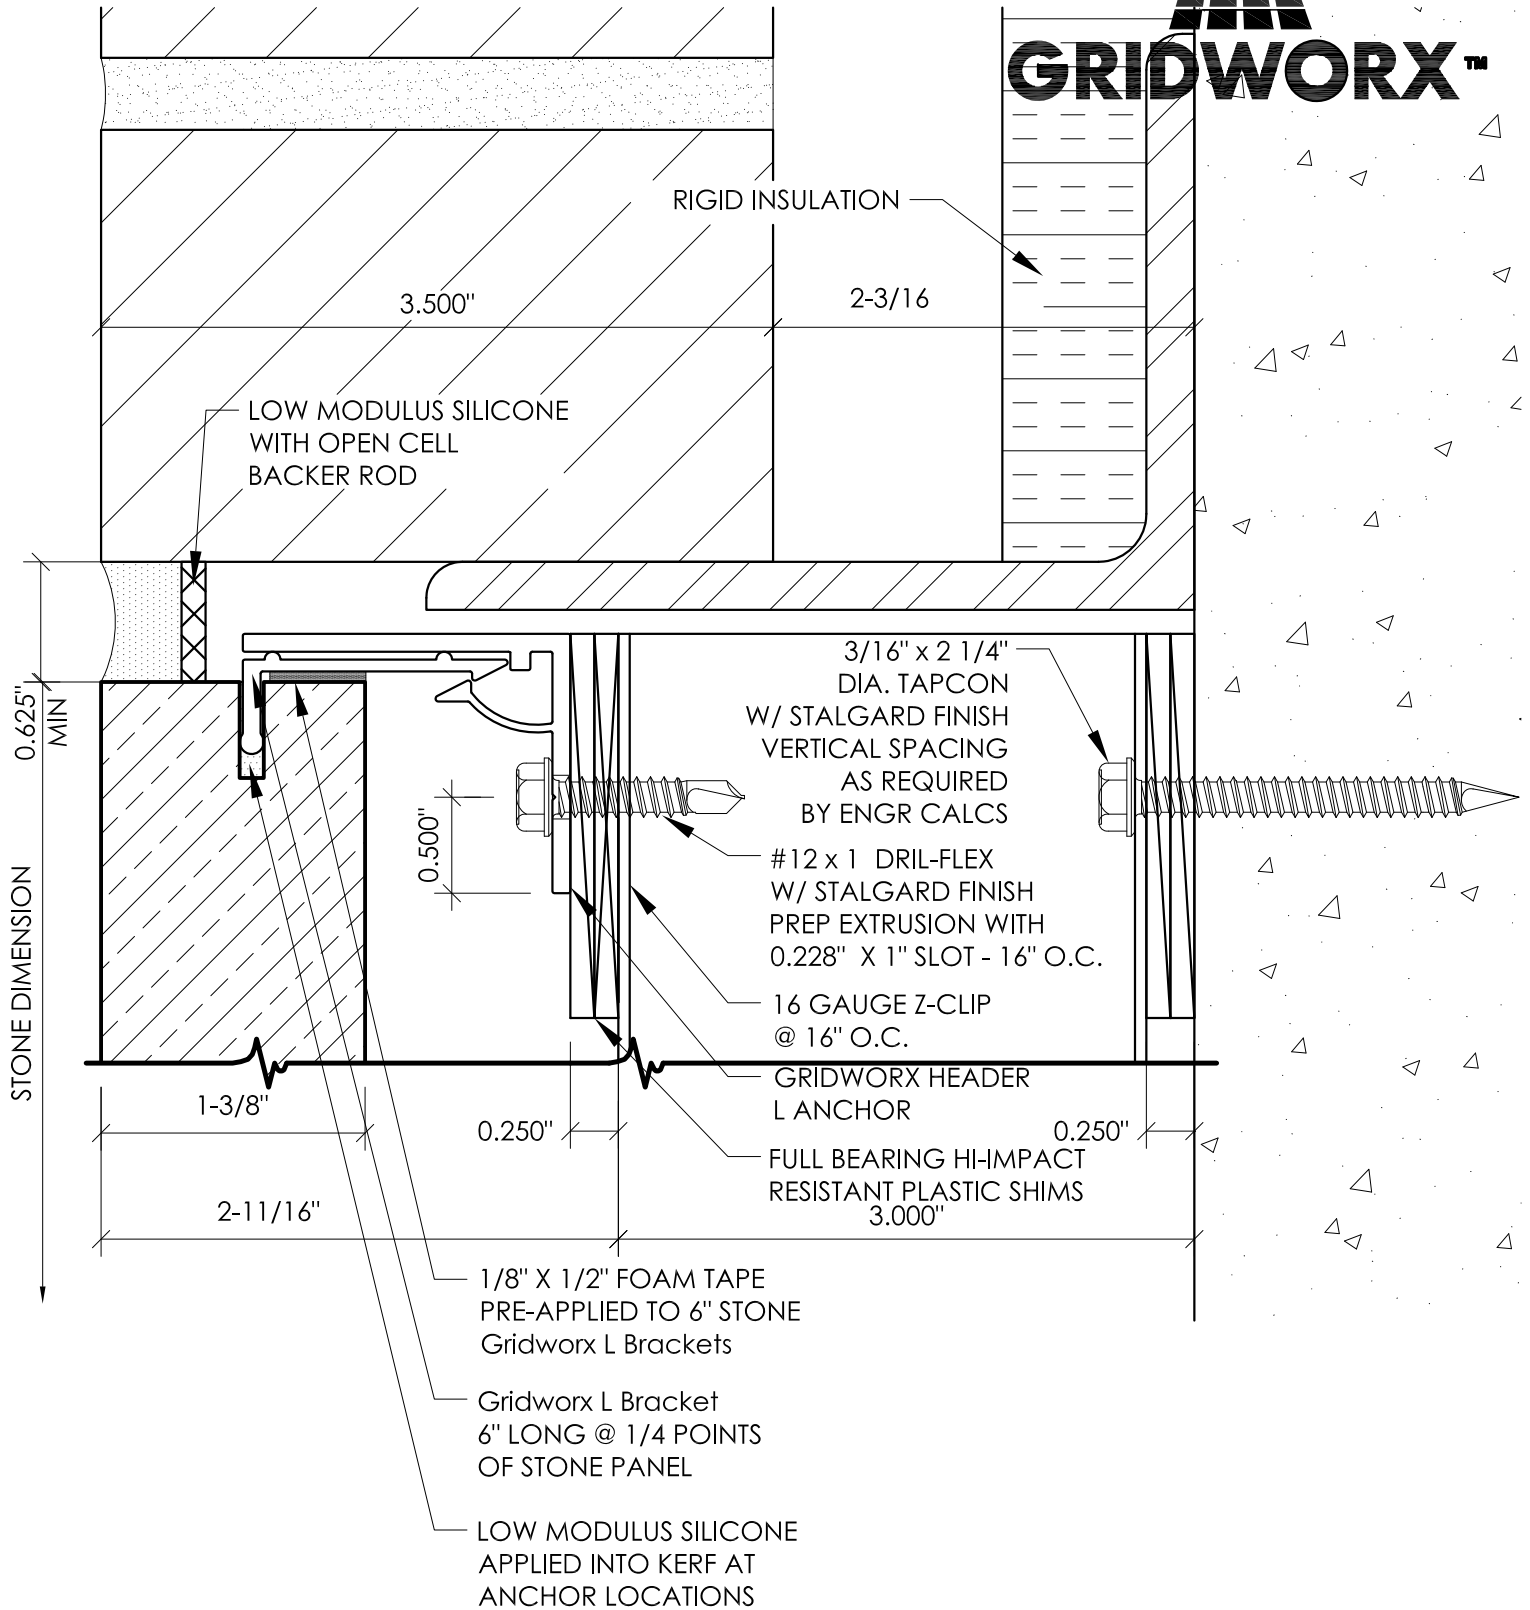

Brick Lintel

BRICK LINTEL

3/8" JOINTS - STEEL FRAMING SCALE:FULL

Precision Wall Systems, Inc.
 1821 Levee Street
 Dallas, TX 75207
 Phone 214.774.4502
 Fax 214.432.5063
www.gridworxwalls.com