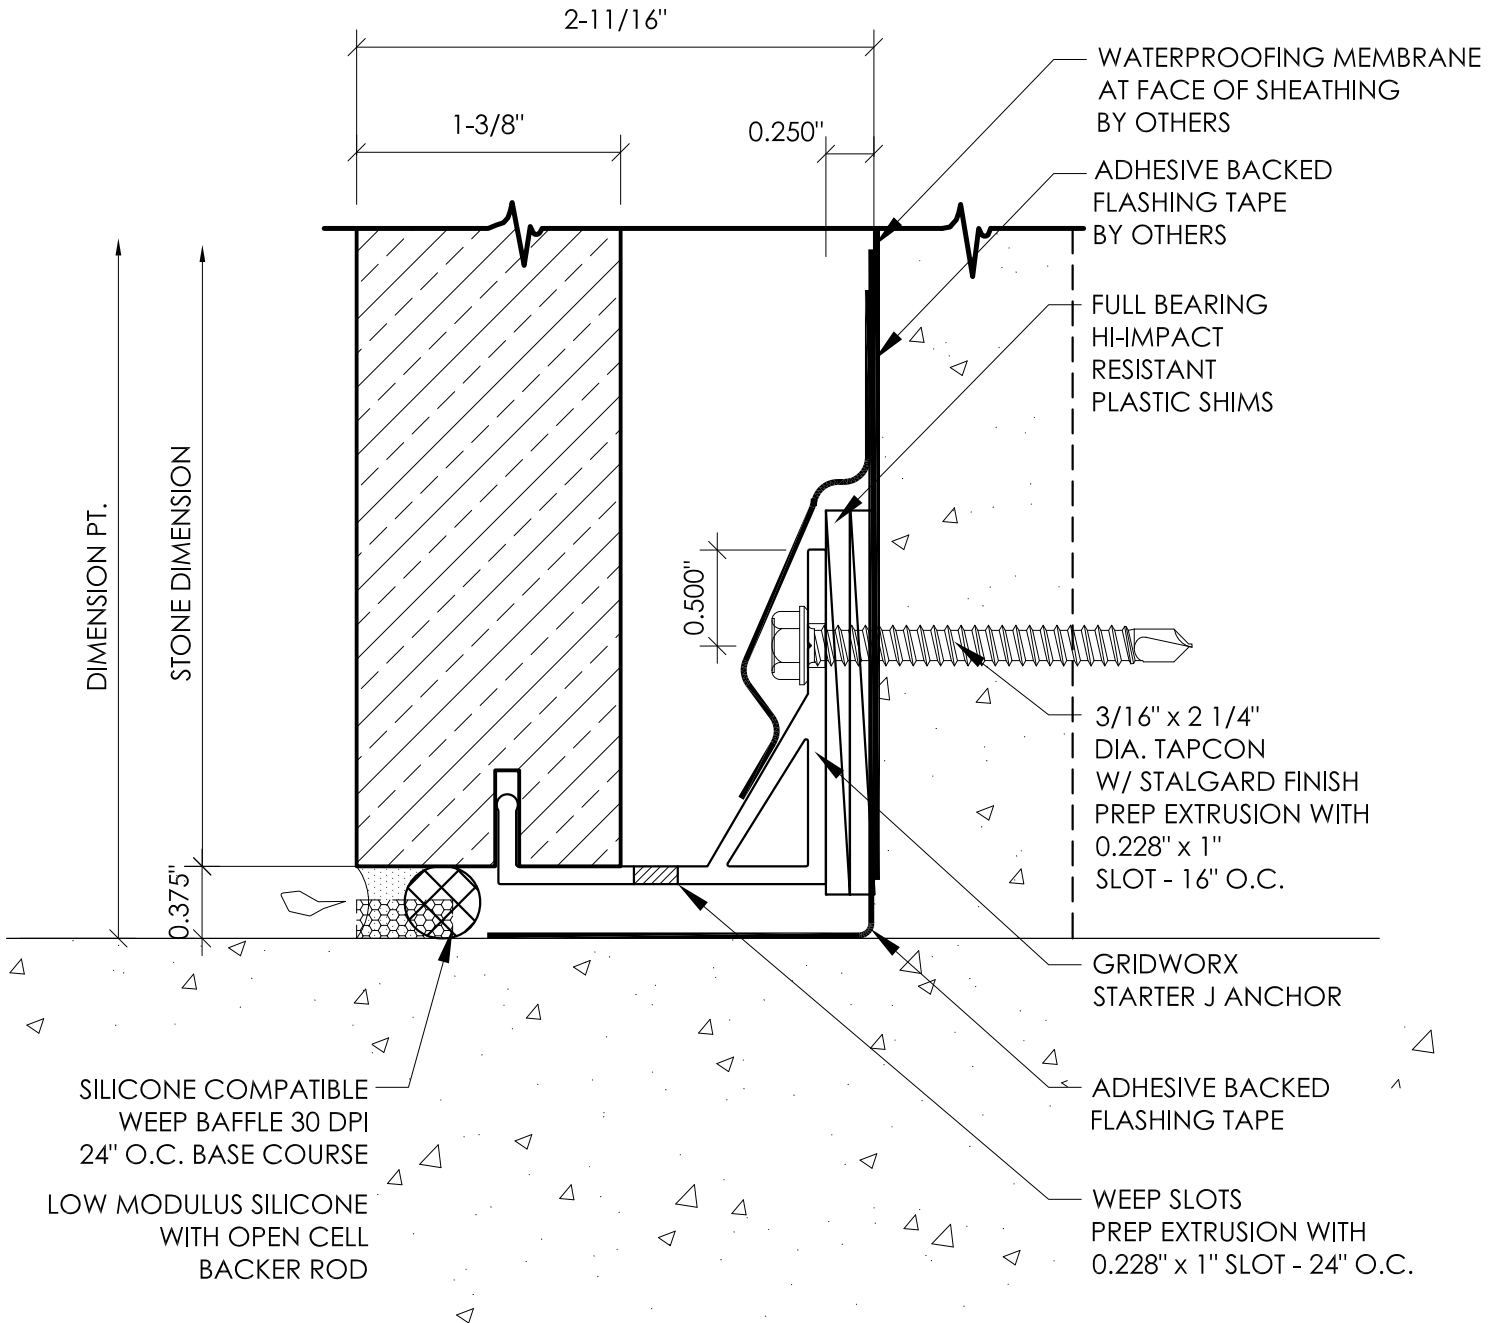

# Starter J Anchor

## STARTER J ANCHOR

3/8" JOINTS - CONCRETE

SCALE: FULL

Precision Wall Systems, Inc.  
 1821 Levee Street  
 Dallas, TX 75207  
 Phone 214.774.4502  
 Fax 214.432.5963  
[www.gridworxwalls.com](http://www.gridworxwalls.com)