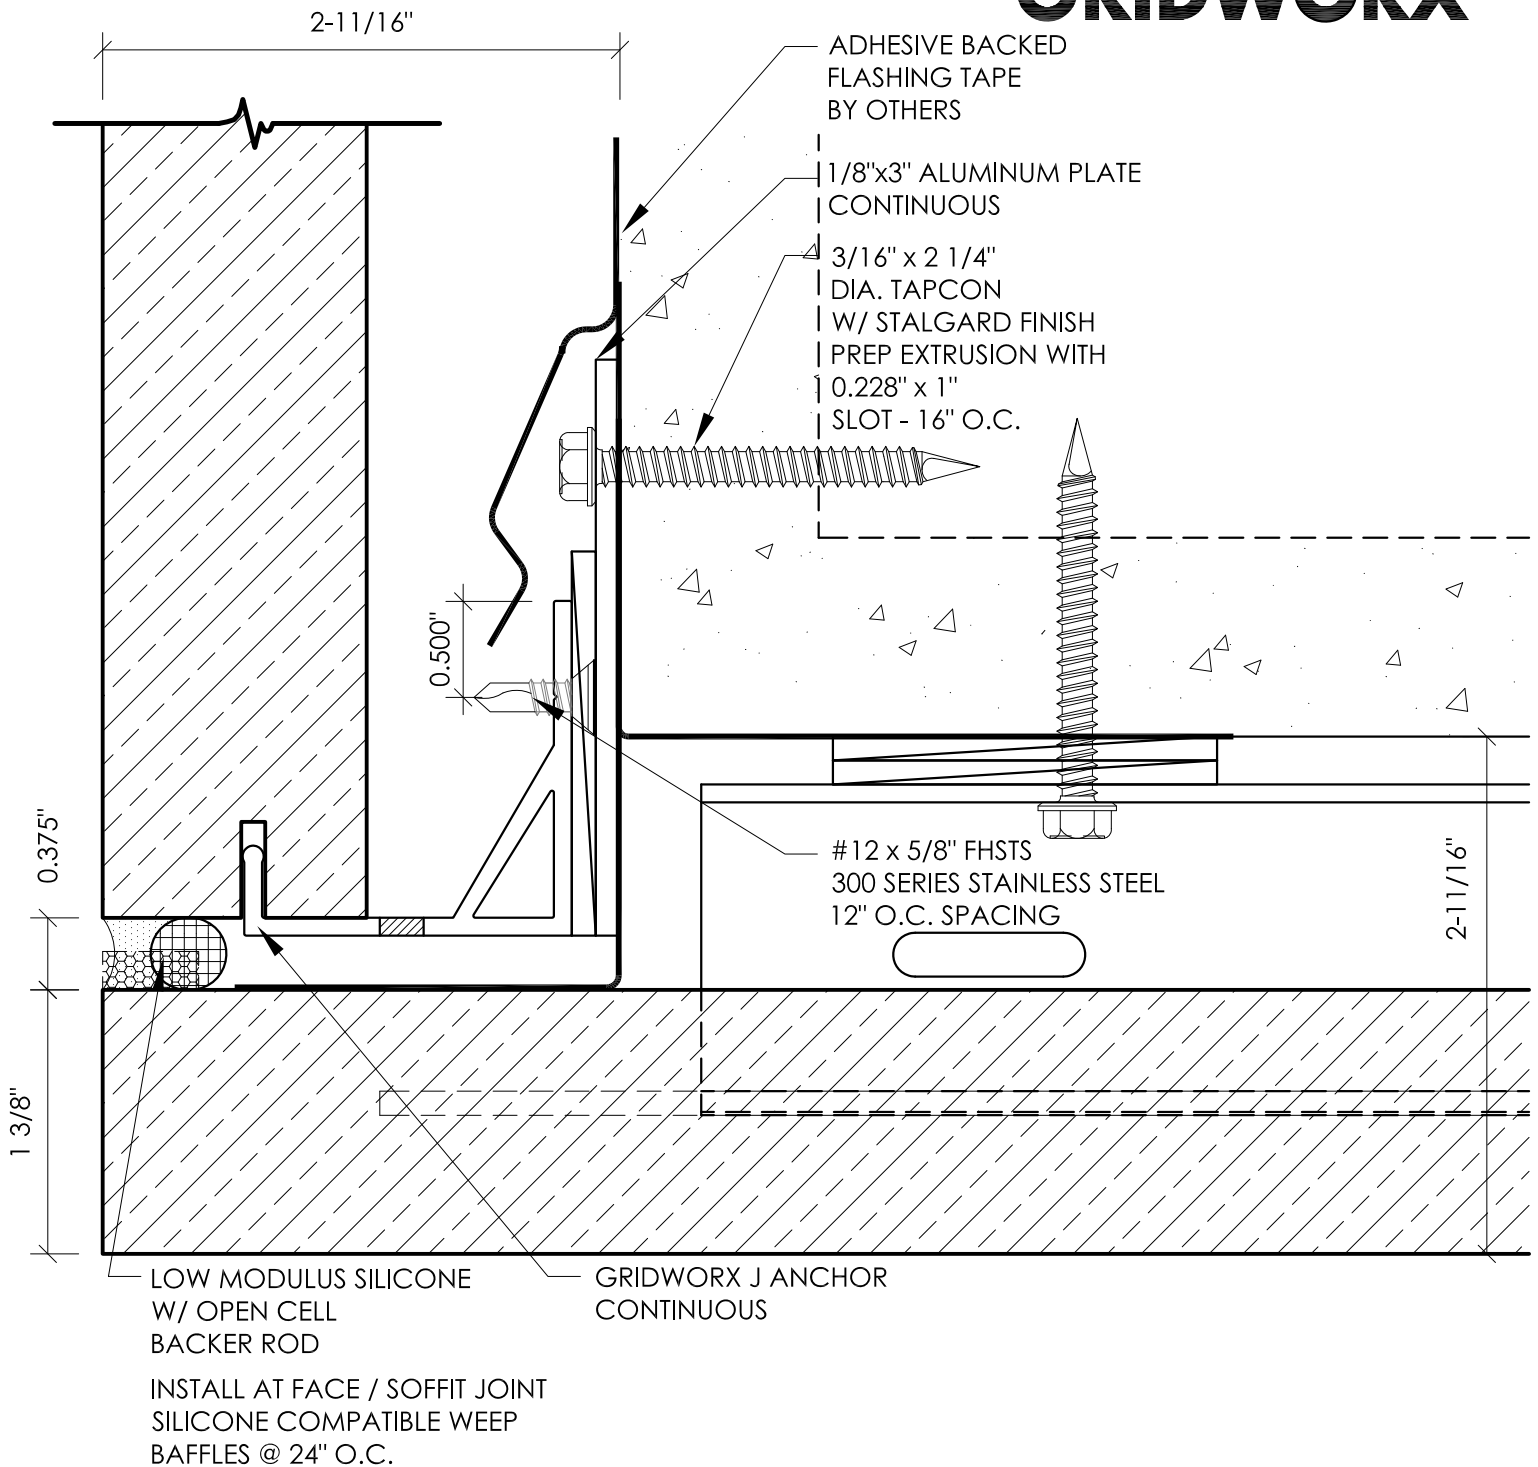

Face Soffit

FACE SOFFIT

3/8" JOINT - CONCRETE

SCALE:FULL

Precision Wall Systems, Inc.
1821 Levee Street
Dallas, TX 75207
Phone 214.774.4502
Fax 214.432.5963
www.gridworxwalls.com