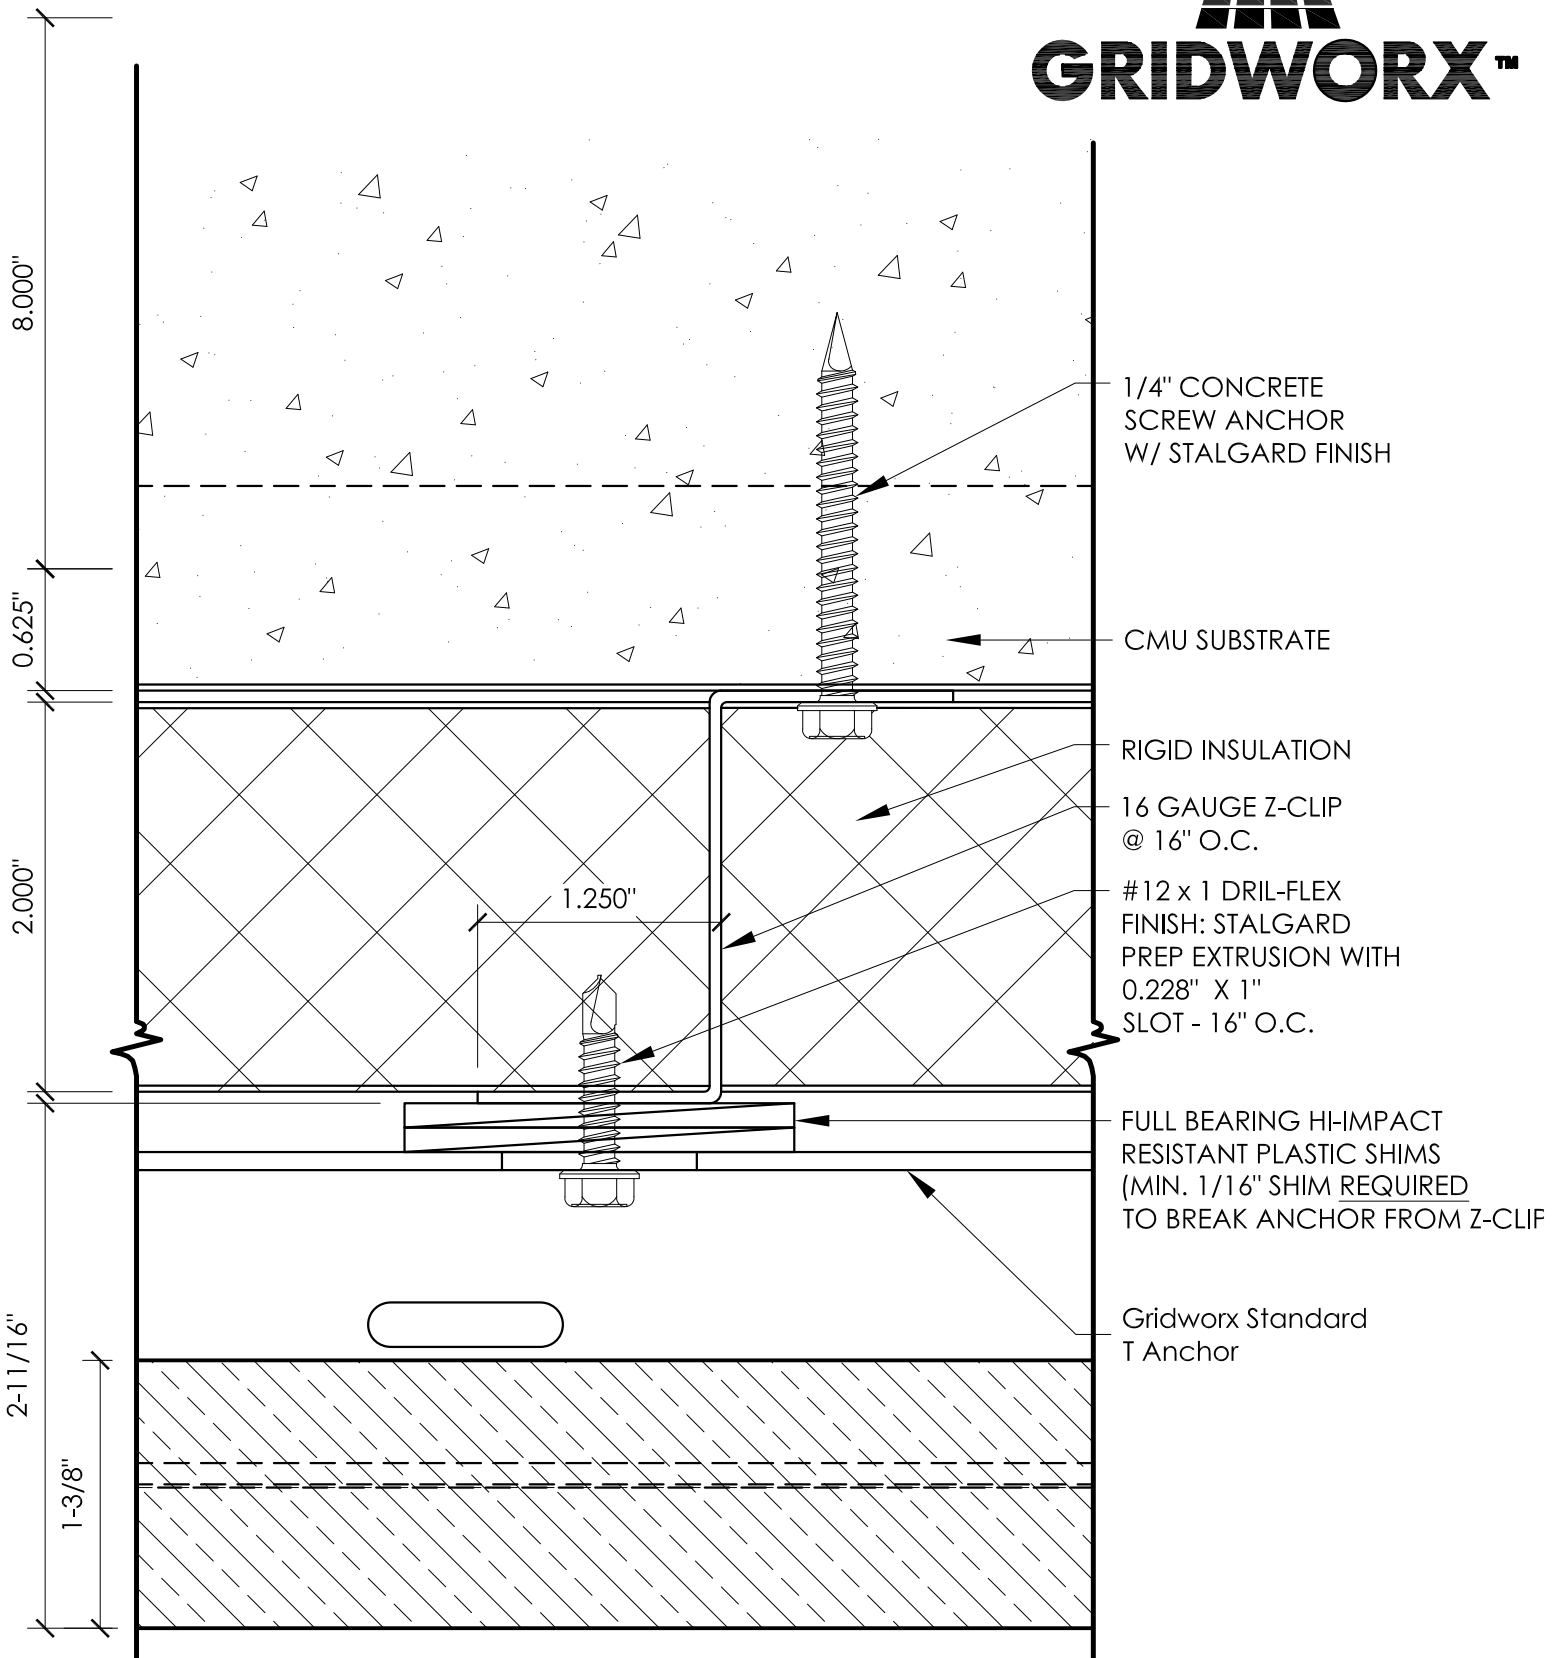

2" Offset Z-Clip (Plan)

Z CHANNEL PLAN

3/8" JOINT - CMU SUBSTRATE W/ Z CHANNEL SCALE: FULL

Precision Wall Systems, Inc.
 1821 Levee Street
 Dallas, TX 75207
 Phone 214.774.4502
 Fax 214.432.5963
www.gridworxwalls.com