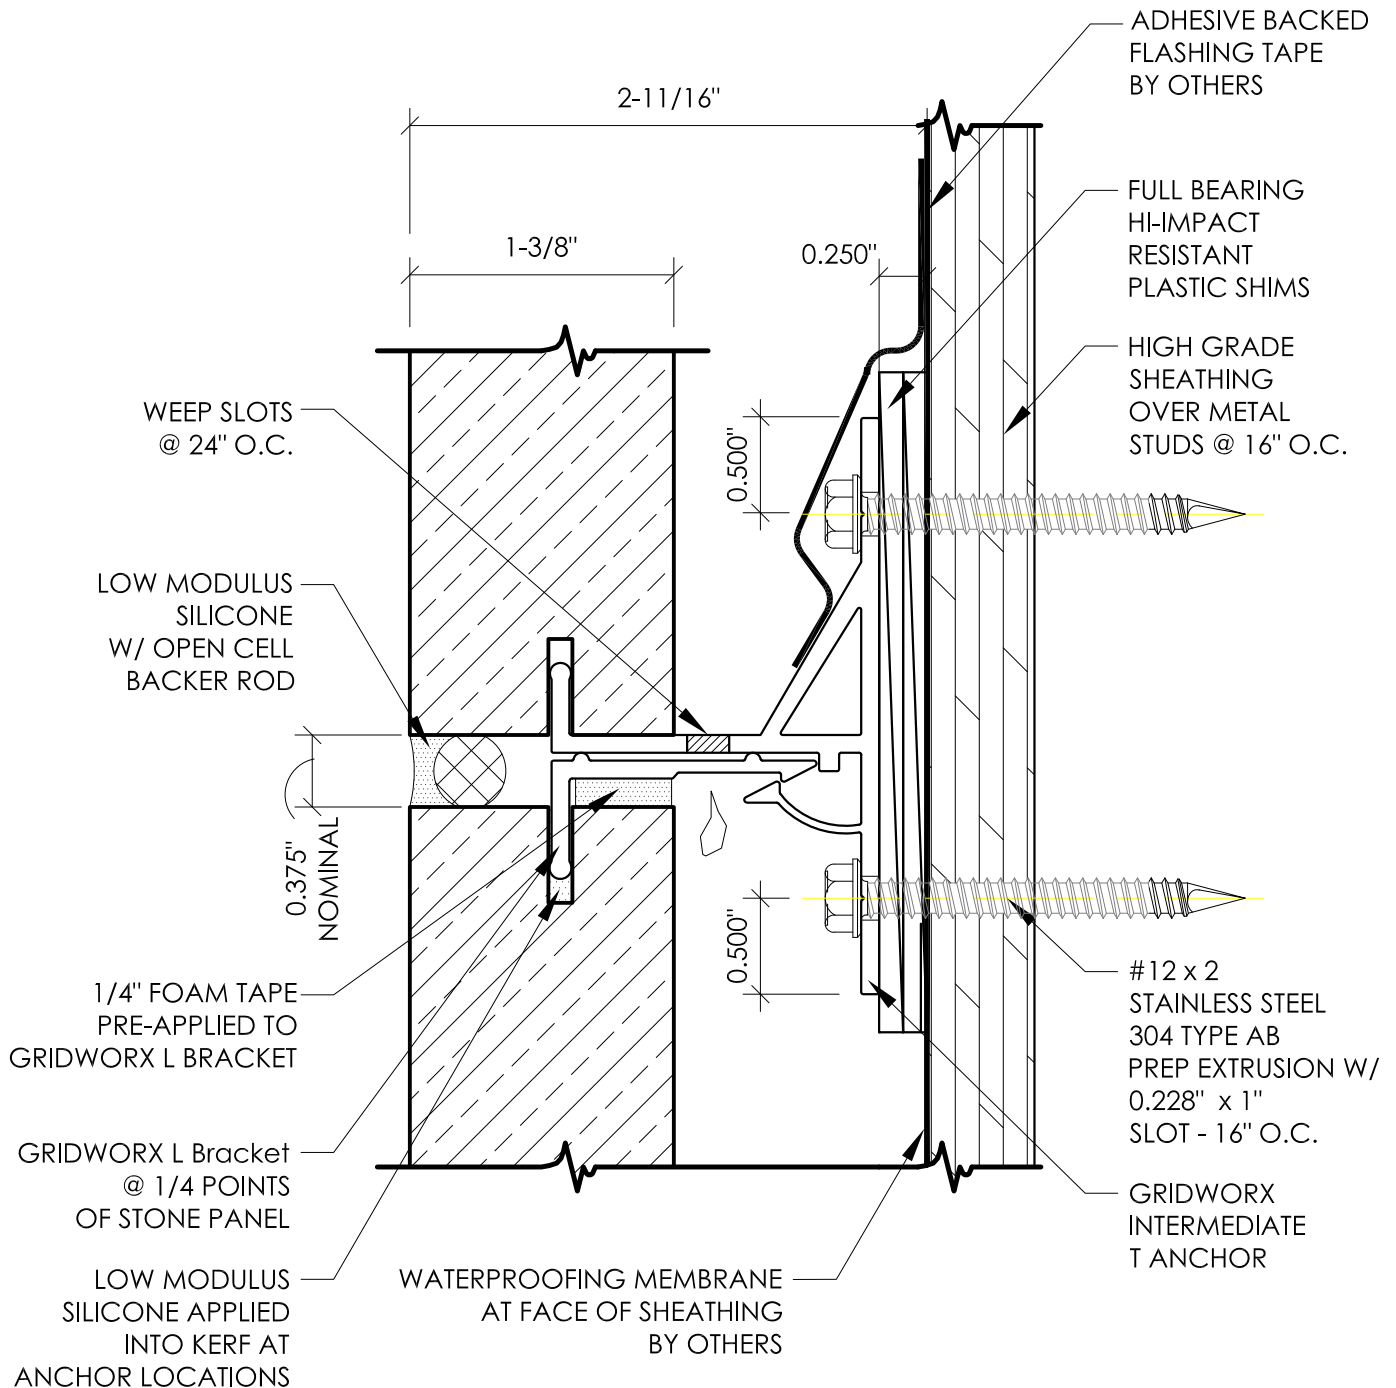

# Intermediate T Anchor

## INTERMEDIATE T ANCHOR

3/8" JOINTS - WOOD BLOCKING SCALE: FULL

Precision Wall Systems, Inc.  
 1821 Levee Street  
 Dallas, TX 75207  
 Phone 214.774.4502  
 Fax 214.432.5963  
[www.gridworxwalls.com](http://www.gridworxwalls.com)