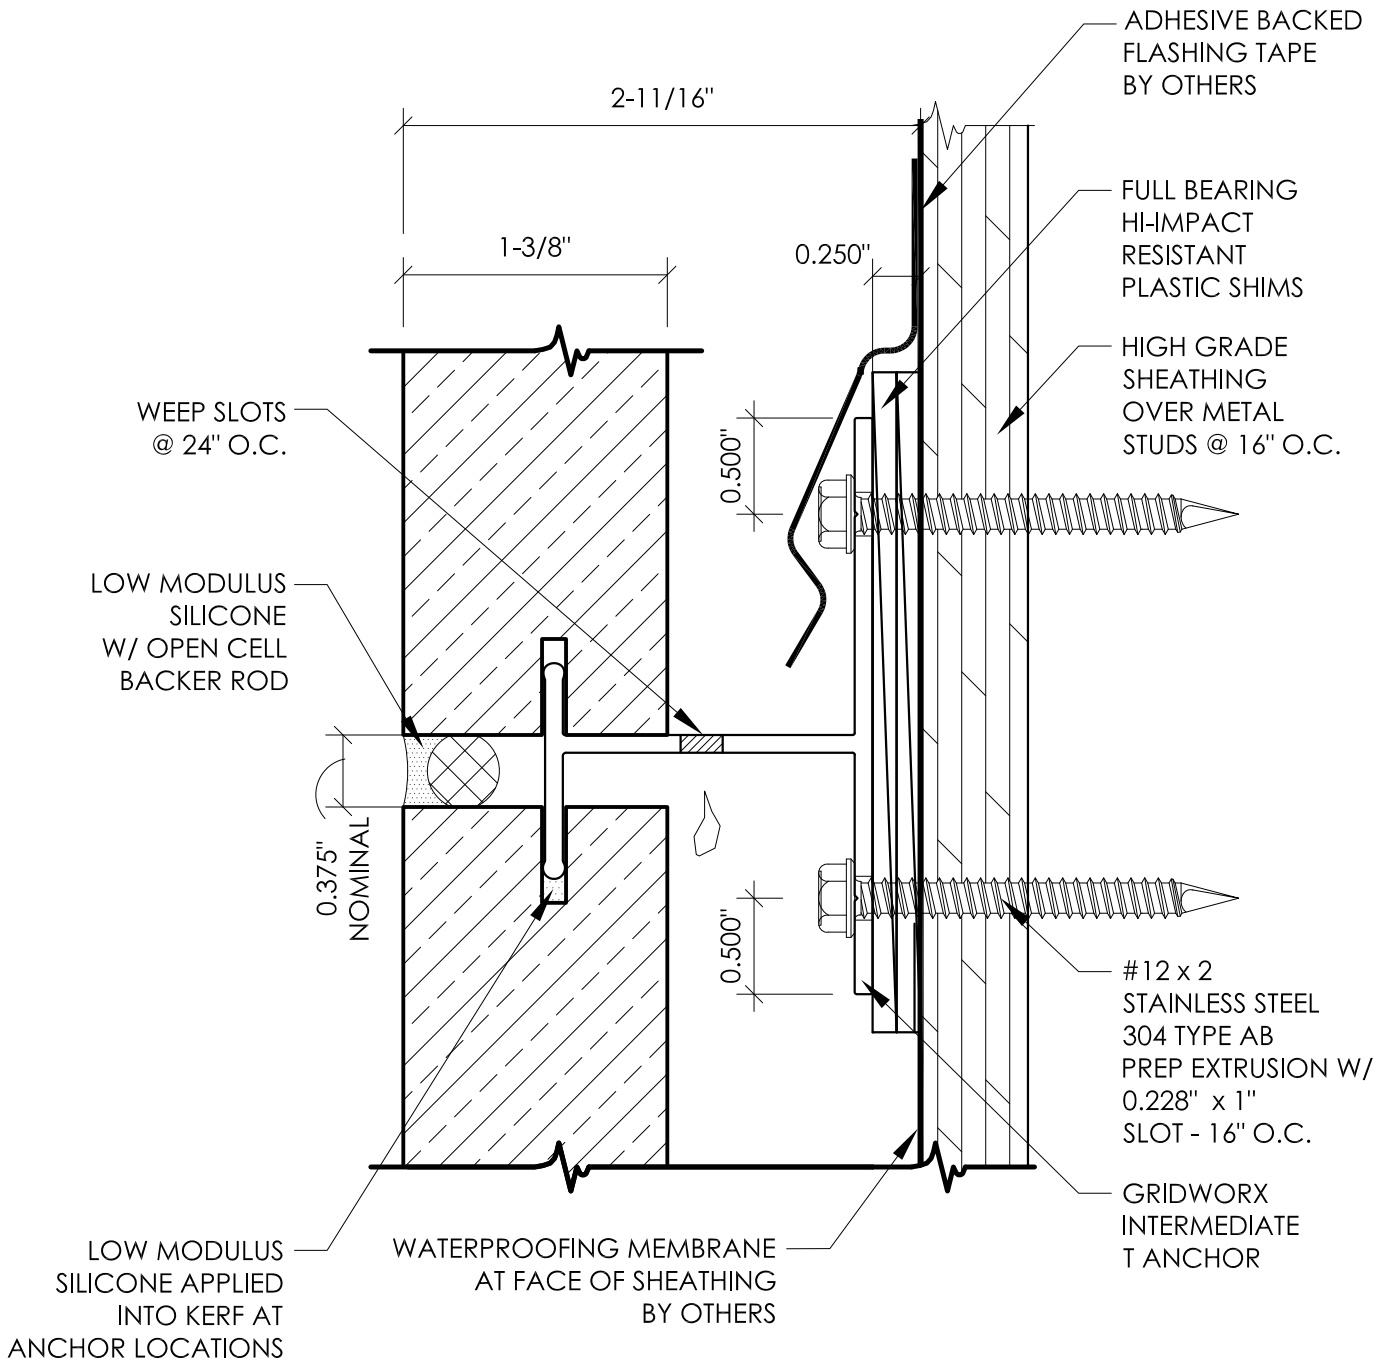

Standard T Anchor

STANDARD T ANCHOR

3/8" JOINTS - WOOD BLOCKING SCALE: FULL

Precision Wall Systems, Inc.
 1821 Levee Street
 Dallas, TX 75207
 Phone 214.774.4502
 Fax 214.432.5963
www.gridworxwalls.com