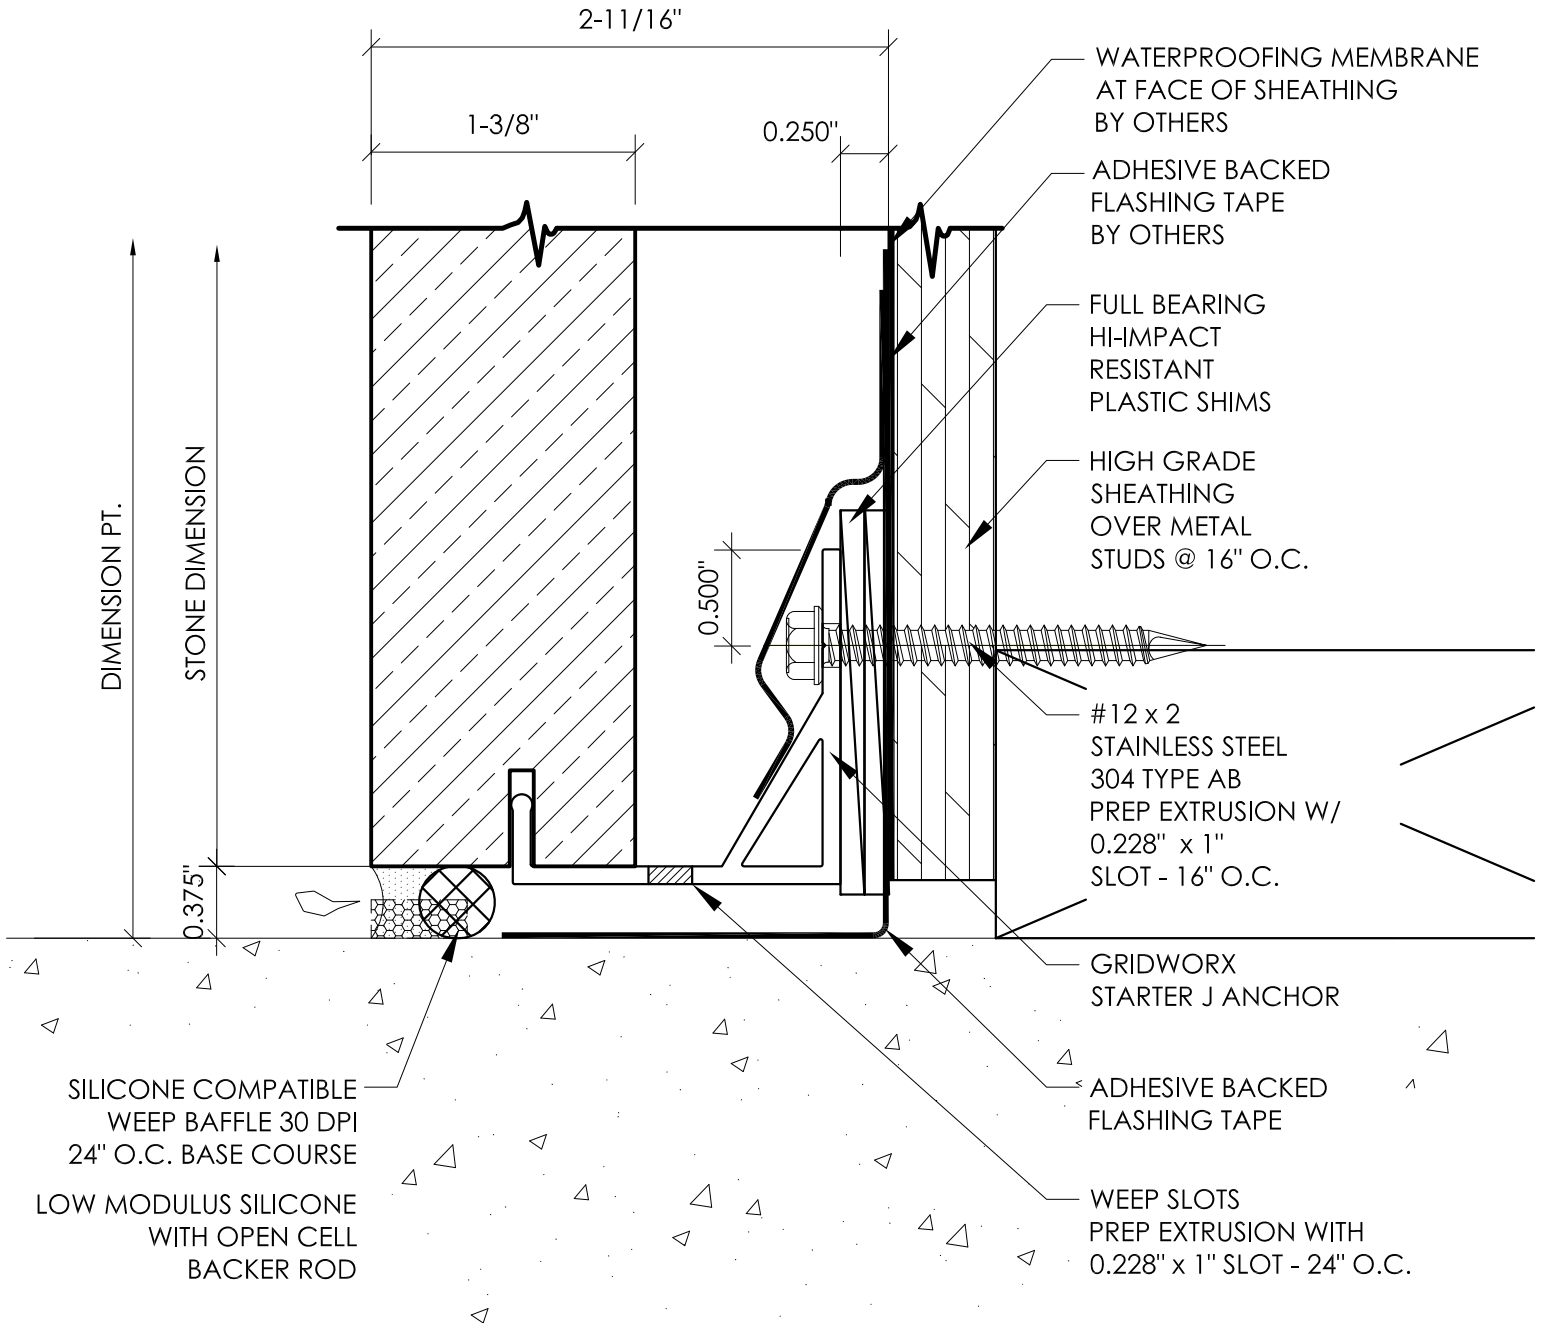

## STARTER J ANCHOR

3/8" JOINTS - WOOD BLOCKING SCALE: FULL

Precision Wall Systems, Inc.  
 1821 Levee Street  
 Dallas, TX 75207  
 Phone 214.774.4502  
 Fax 214.432.5963  
[www.gridworxwalls.com](http://www.gridworxwalls.com)