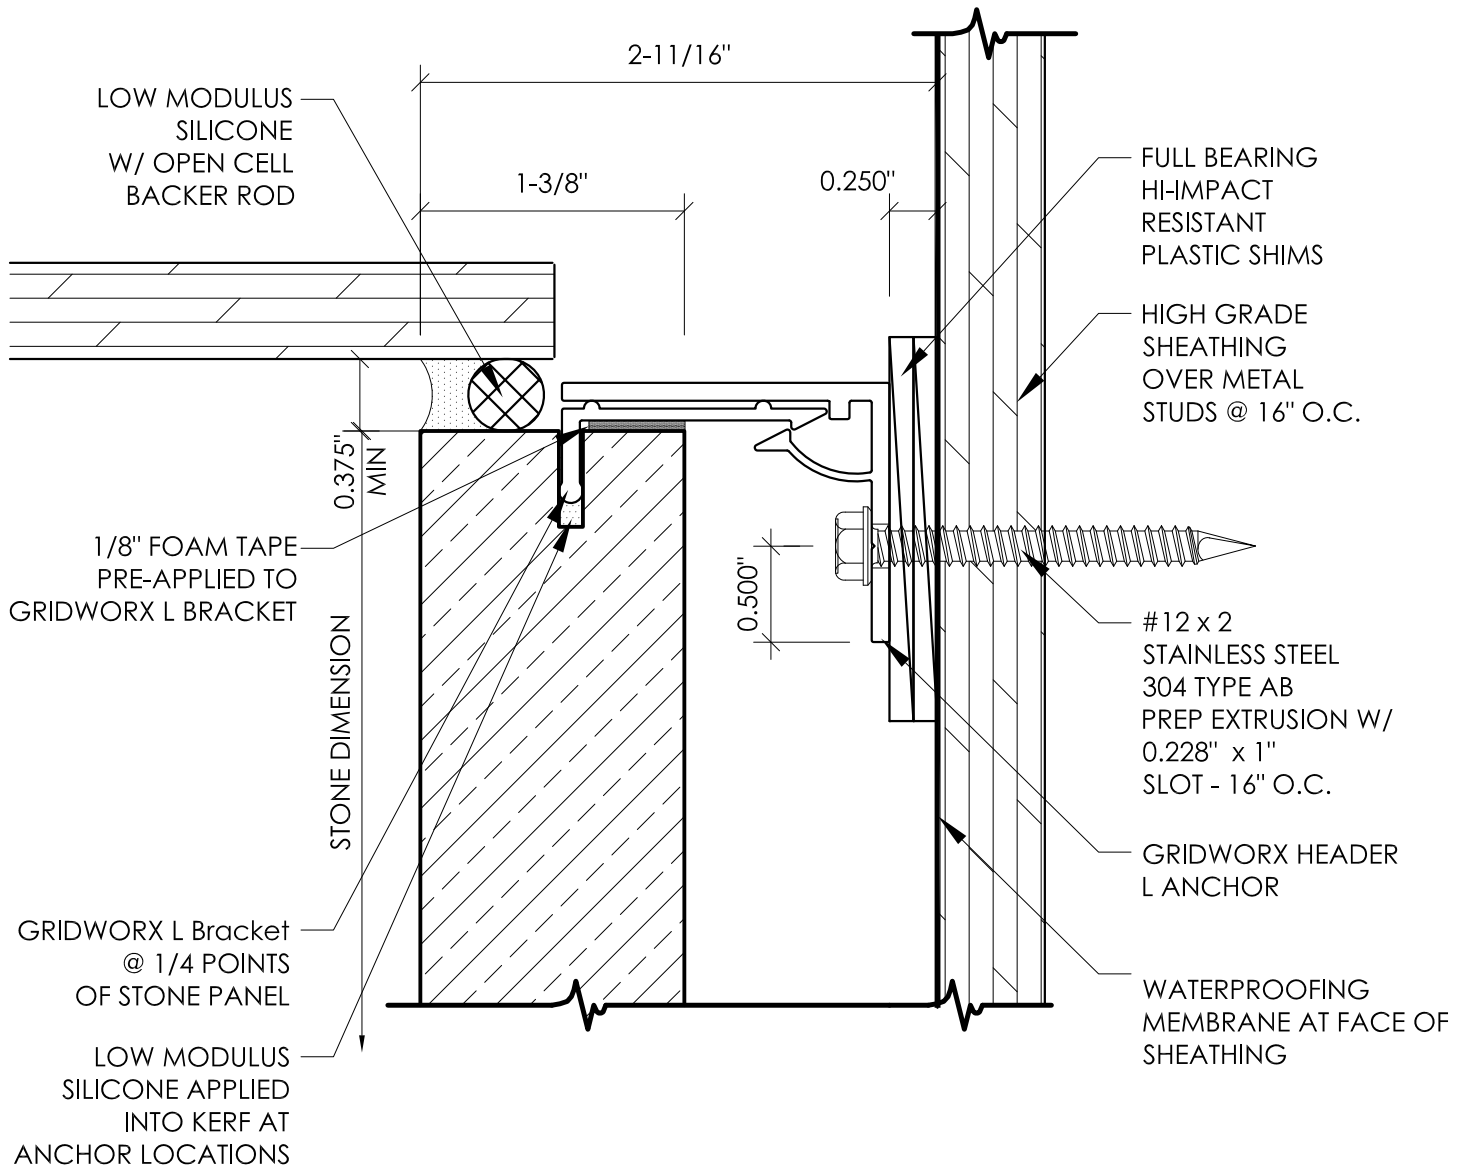

# Top J Anchor

## TOP J ANCHOR

3/8" JOINTS - WOOD BLOCKING SCALE:FULL

Precision Wall Systems, Inc.  
 1821 Levee Street  
 Dallas, TX 75207  
 Phone 214.774.4502  
 Fax 214.432.5963  
[www.gridworxwalls.com](http://www.gridworxwalls.com)