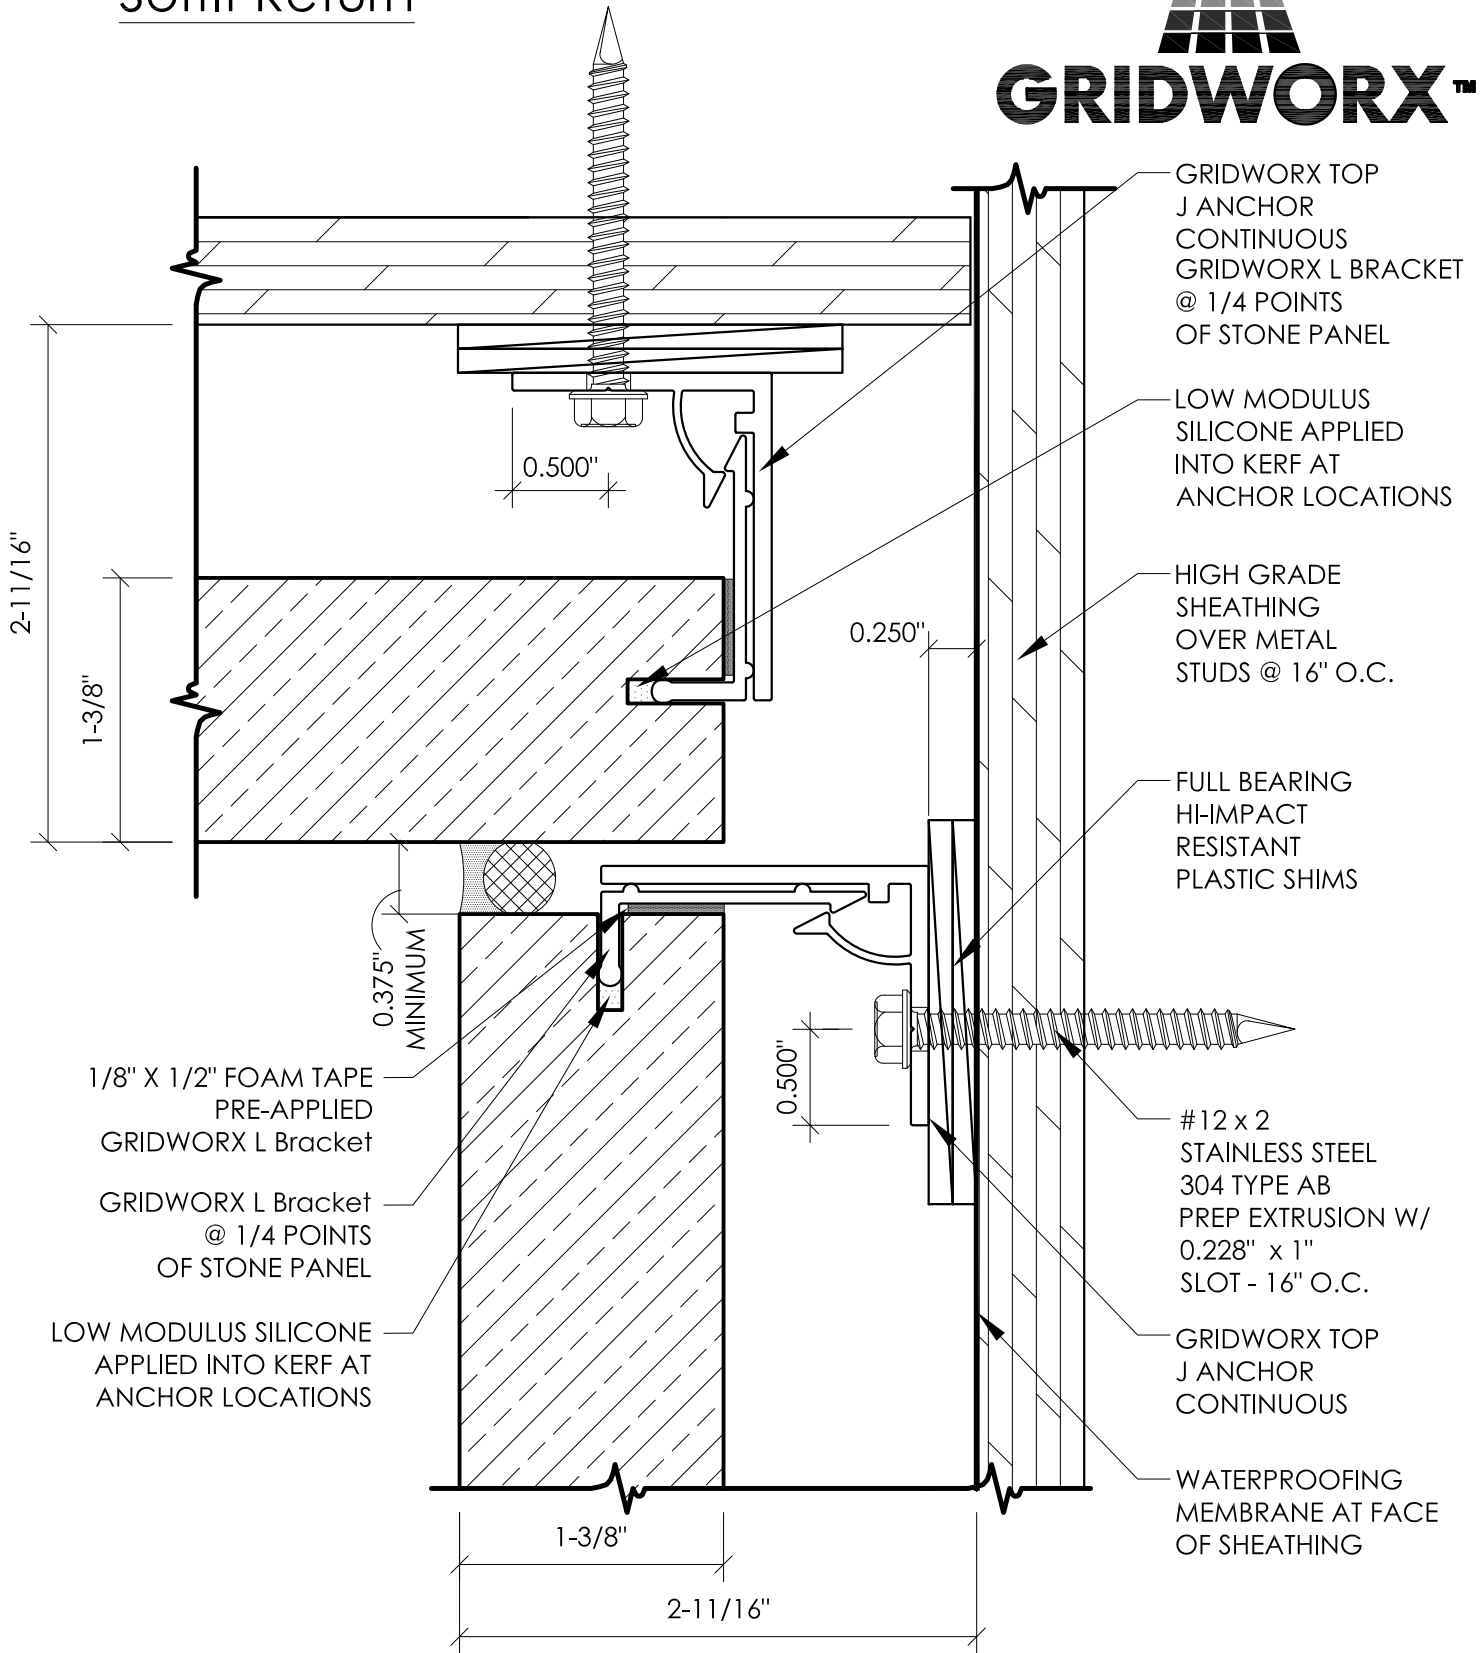

Soffit Return

SOFFIT RETURN TOP J ANCHOR

3/8" JOINTS - WOOD BLOCKING SCALE: FULL

Precision Wall Systems, Inc.
 1821 Levee Street
 Dallas, TX 75207
 Phone 214.774.4502
 Fax 214.432.5963
www.gridworxwalls.com