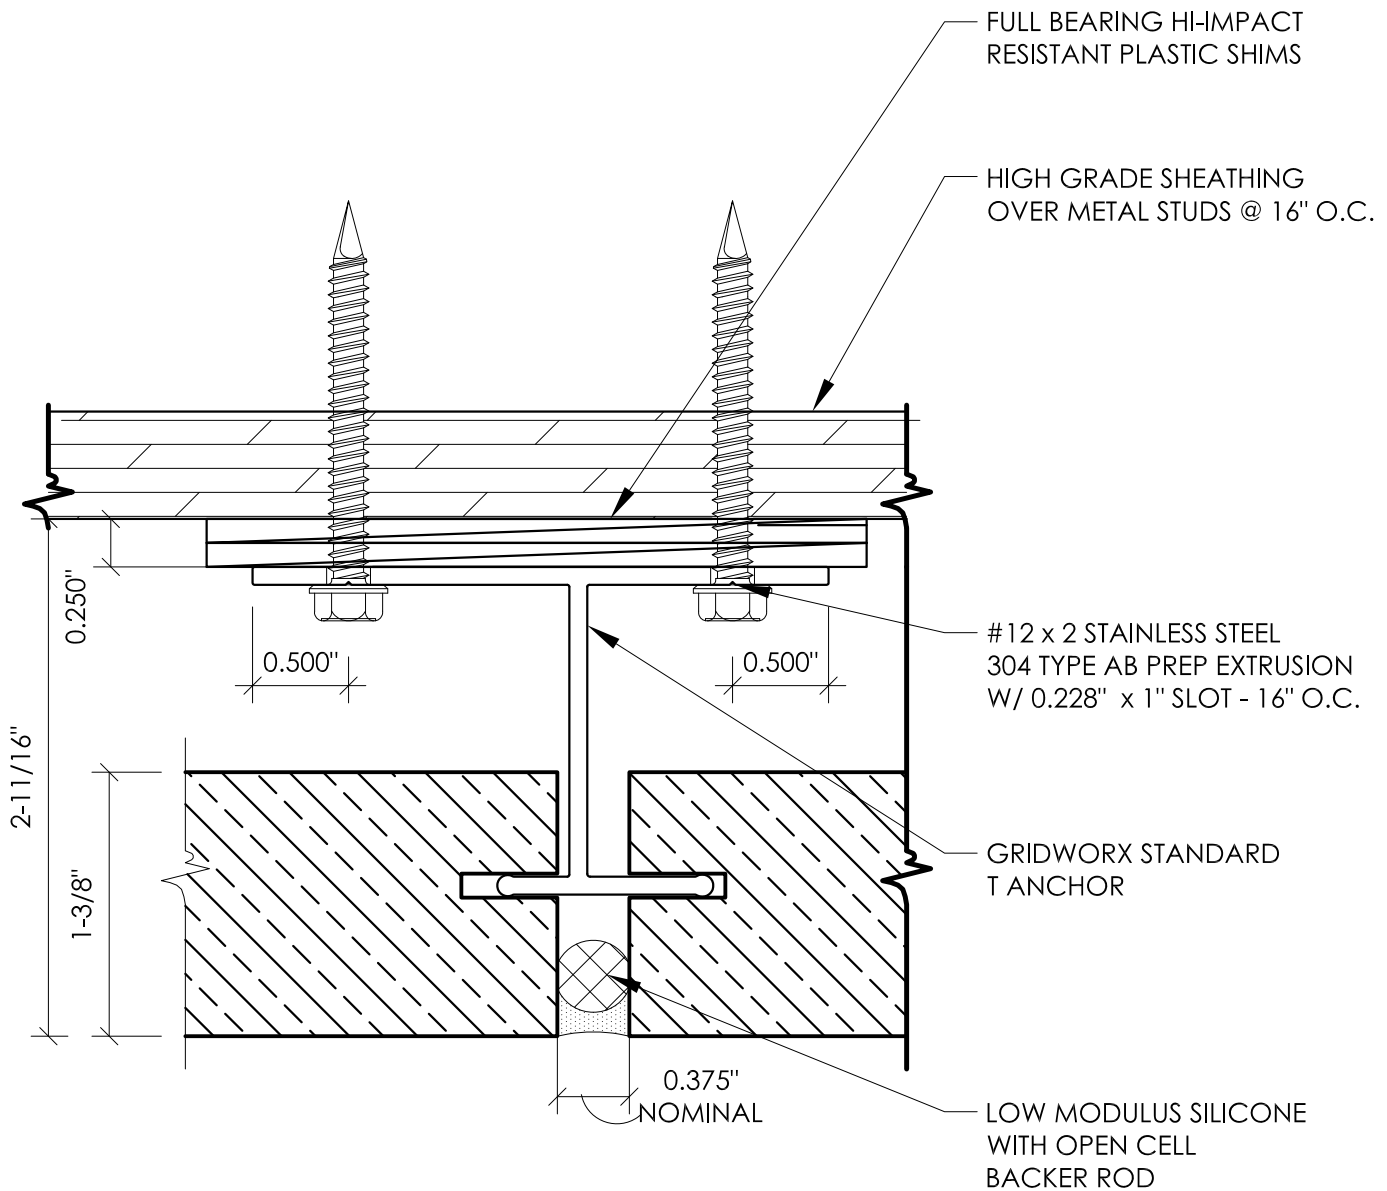

Soffit Return (Standard T)

SOFFIT RETURN (STANDARD T)

3/8" JOINTS - WOOD BLOCKING SCALE: FULL

Precision Wall Systems, Inc.
 1821 Levee Street
 Dallas, TX 75207
 Phone 214.774.4502
 Fax 214.432.5963
www.gridworxwalls.com