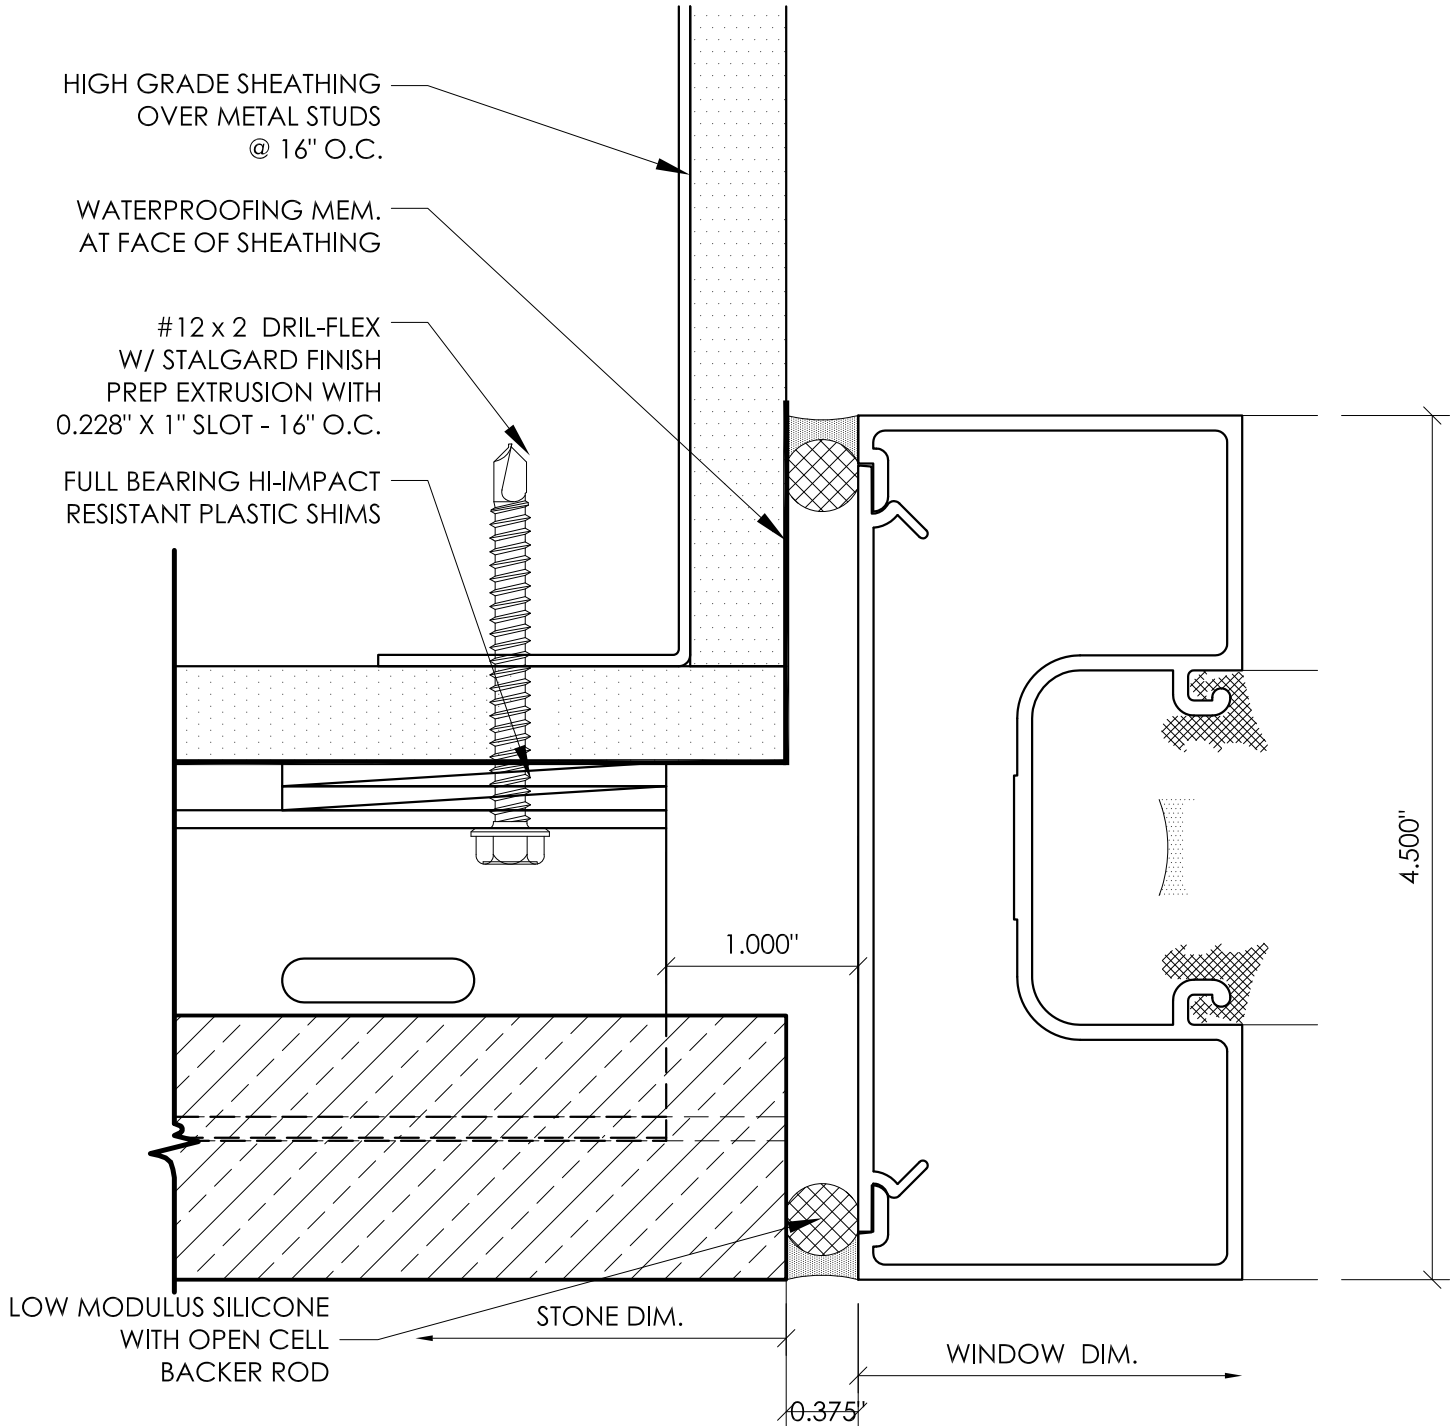

Window-Stone Jamb

WINDOW-STONE JAMB

3/8" JOINTS - STEEL FRAMING SCALE:FULL

Precision Wall Systems, Inc.
 1821 Levee Street
 Dallas, TX 75207
 Phone 214.774.4502
 Fax 214.432.5963
www.gridworxwalls.com