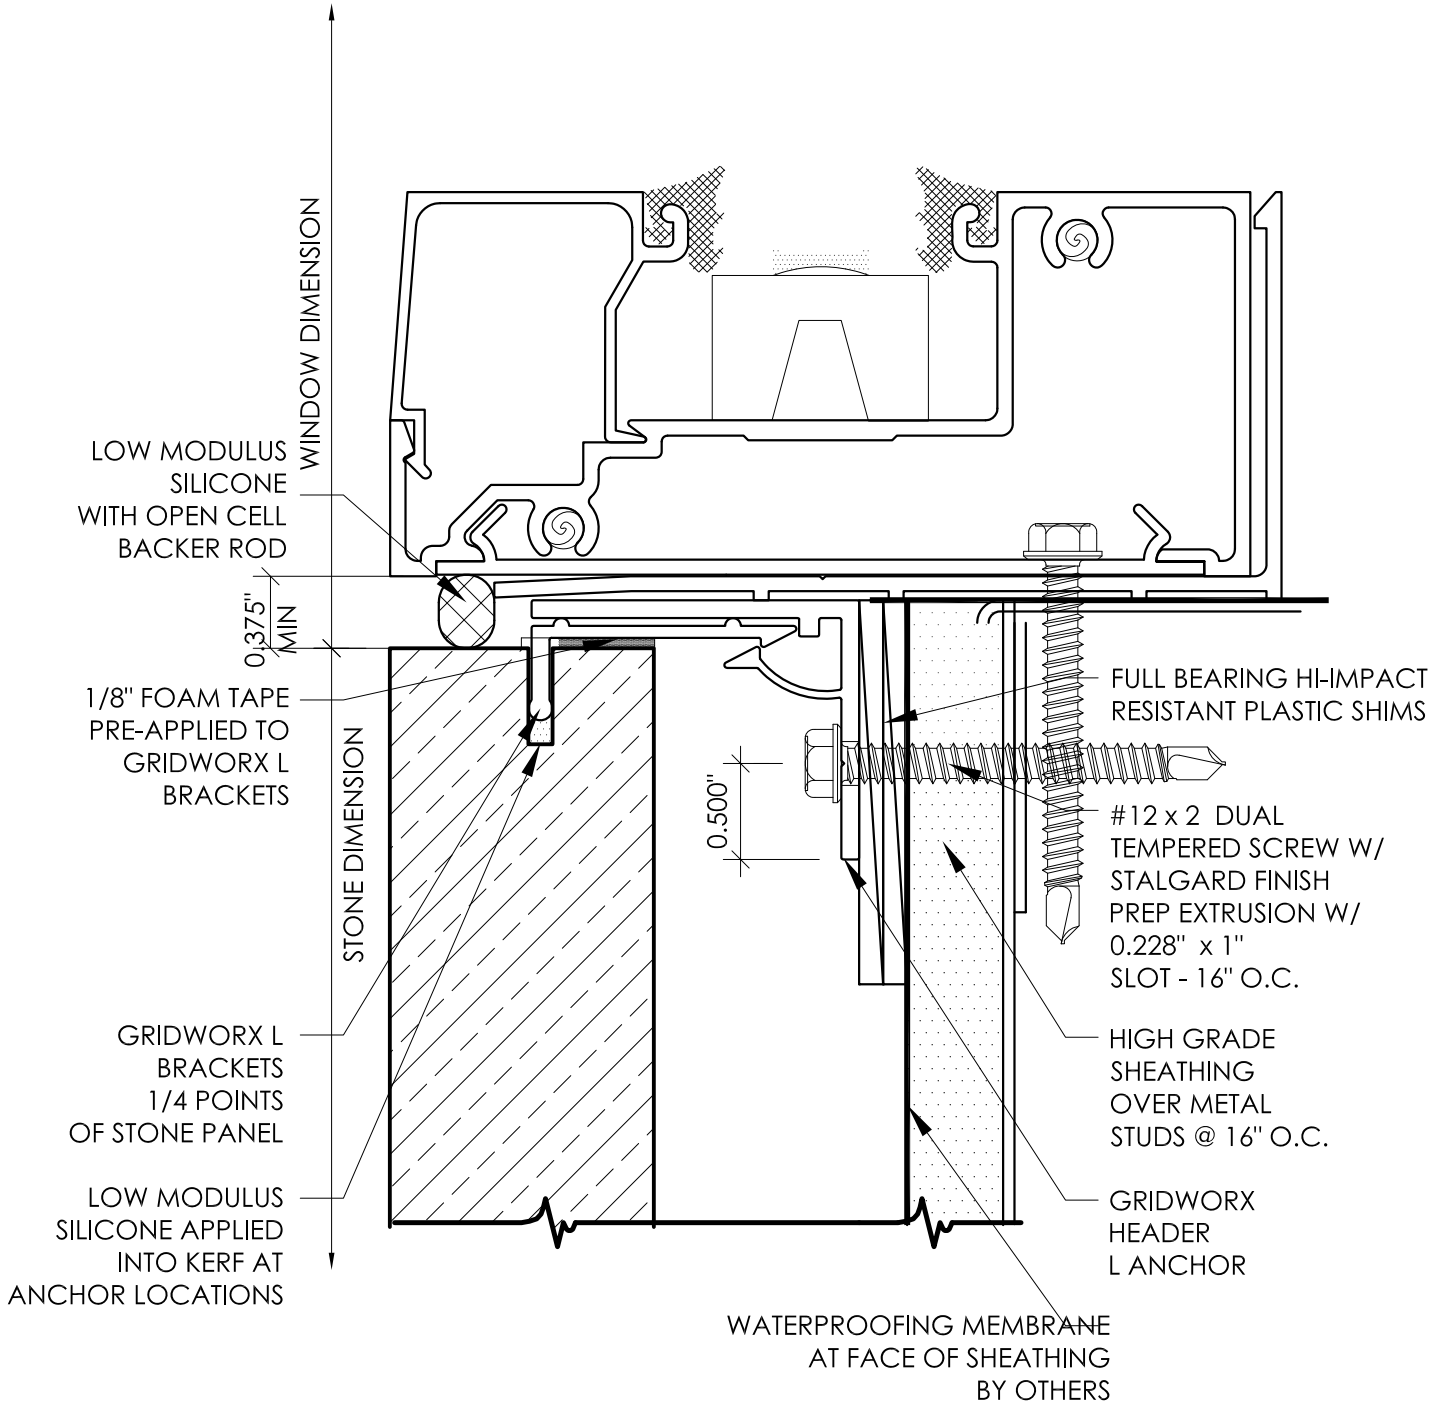

Window Sill

WINDOW SILL

3/8" JOINTS - STEEL FRAMING SCALE:FULL

Precision Wall Systems, Inc.
 1821 Levee Street
 Dallas, TX 75207
 Phone 214.774.4502
 Fax 214.432.5963
www.gridworxwalls.com