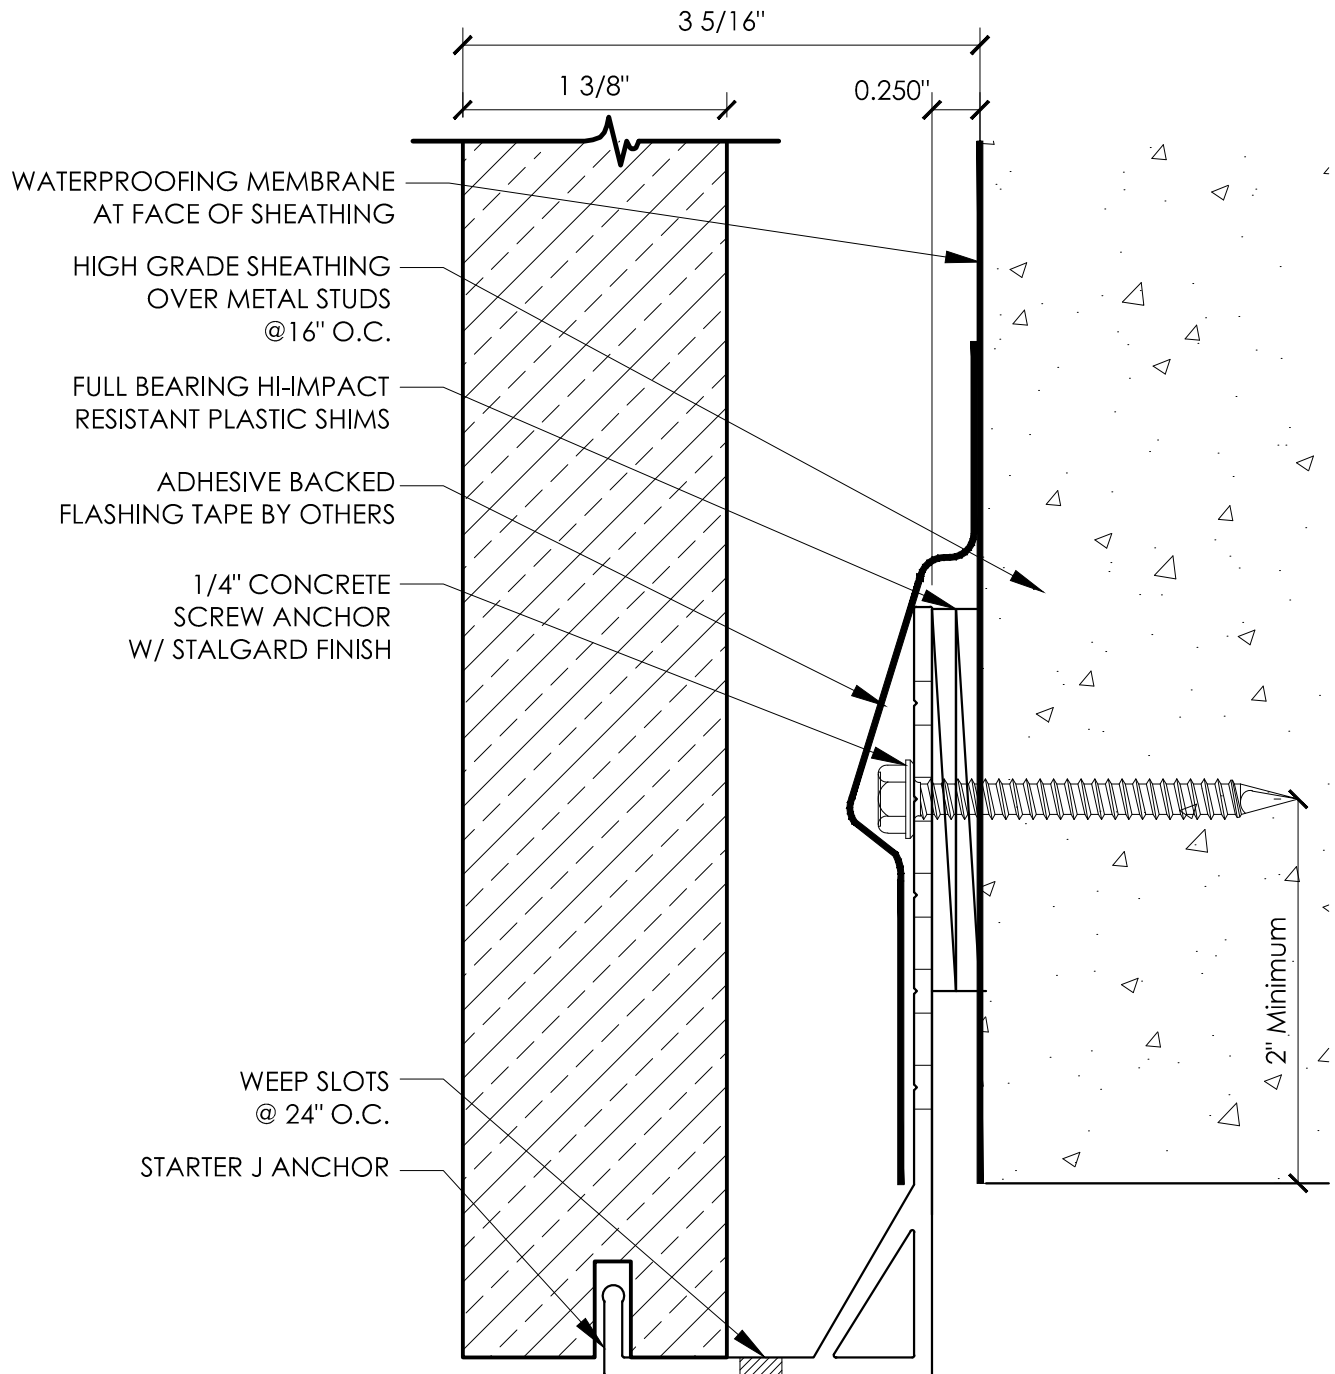

Starter J Anchor

4" STARTER J ANCHOR

3/8" JOINT - CMU SUBSTRATE SCALE: 1:1

Precision Wall Systems, Inc.
 1821 Levee Street
 Dallas, TX 75207
 Phone 214.774.4502
 Fax 214.432.5963
www.gridworxwalls.com