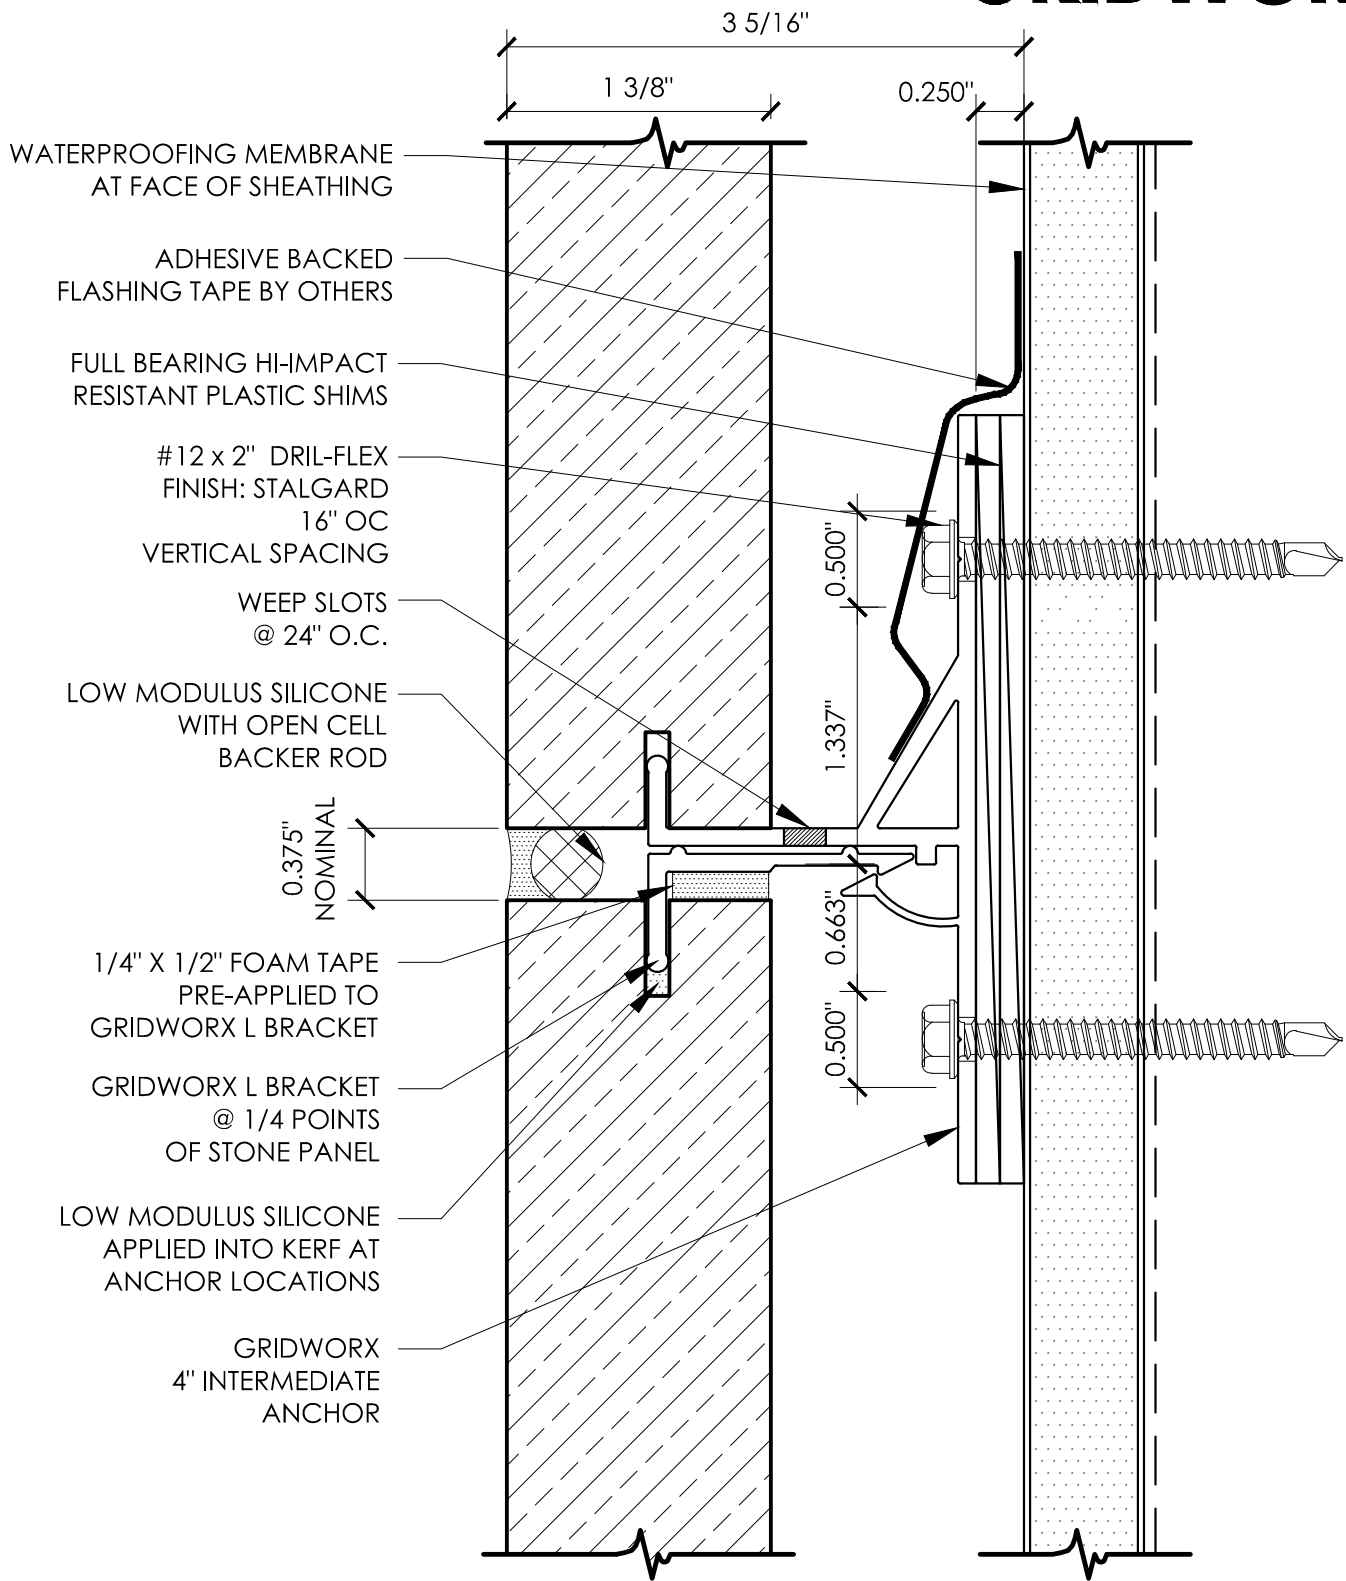

Intermediate T Anchor

4" INTERMEDIATE ANCHOR
3/8" JOINT - STEEL FRAMING

SCALE: 1:1

Precision Wall Systems, Inc.
1821 Levee Street
Dallas, TX 75207
Phone 214.774.4502
Fax 214.432.5963
www.gridworxwalls.com