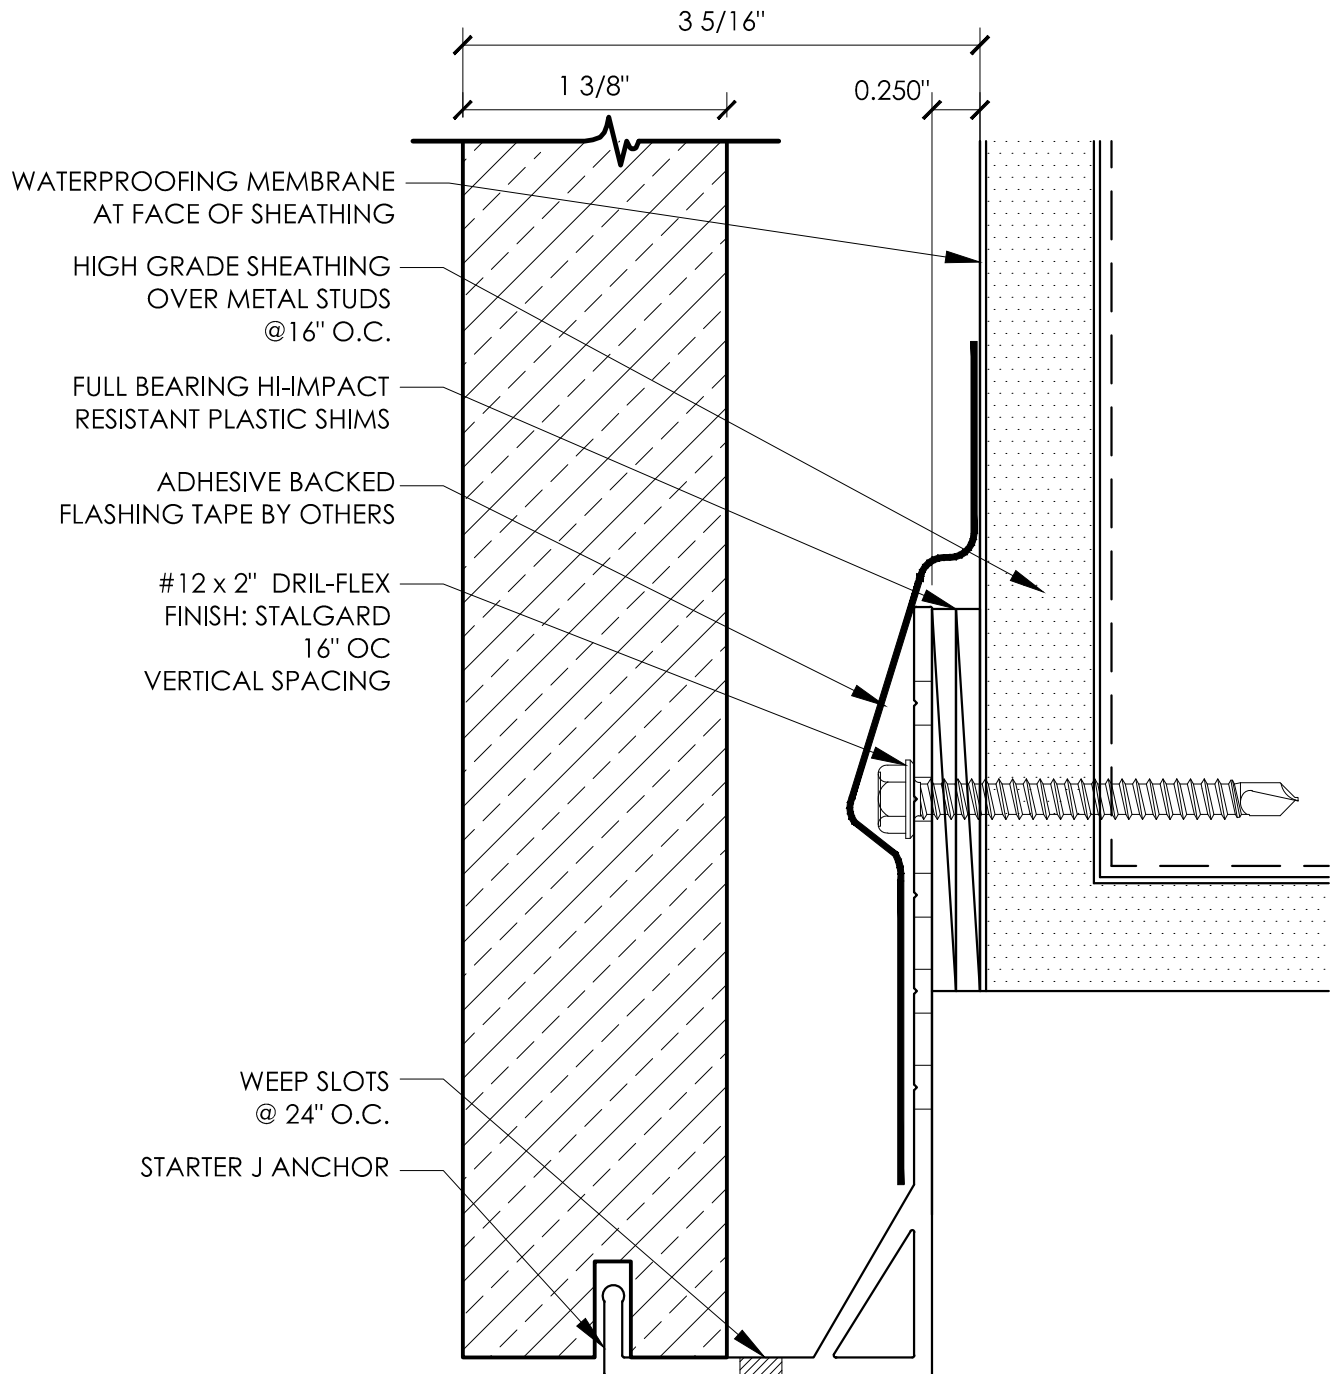

# Starter J Anchor

4" STARTER J ANCHOR

3/8" JOINT - STEEL FRAMING

SCALE: 1:1

Precision Wall Systems, Inc.  
 1821 Levee Street  
 Dallas, TX 75207  
 Phone 214.774.4502  
 Fax 214.432.5963  
[www.gridworxwalls.com](http://www.gridworxwalls.com)