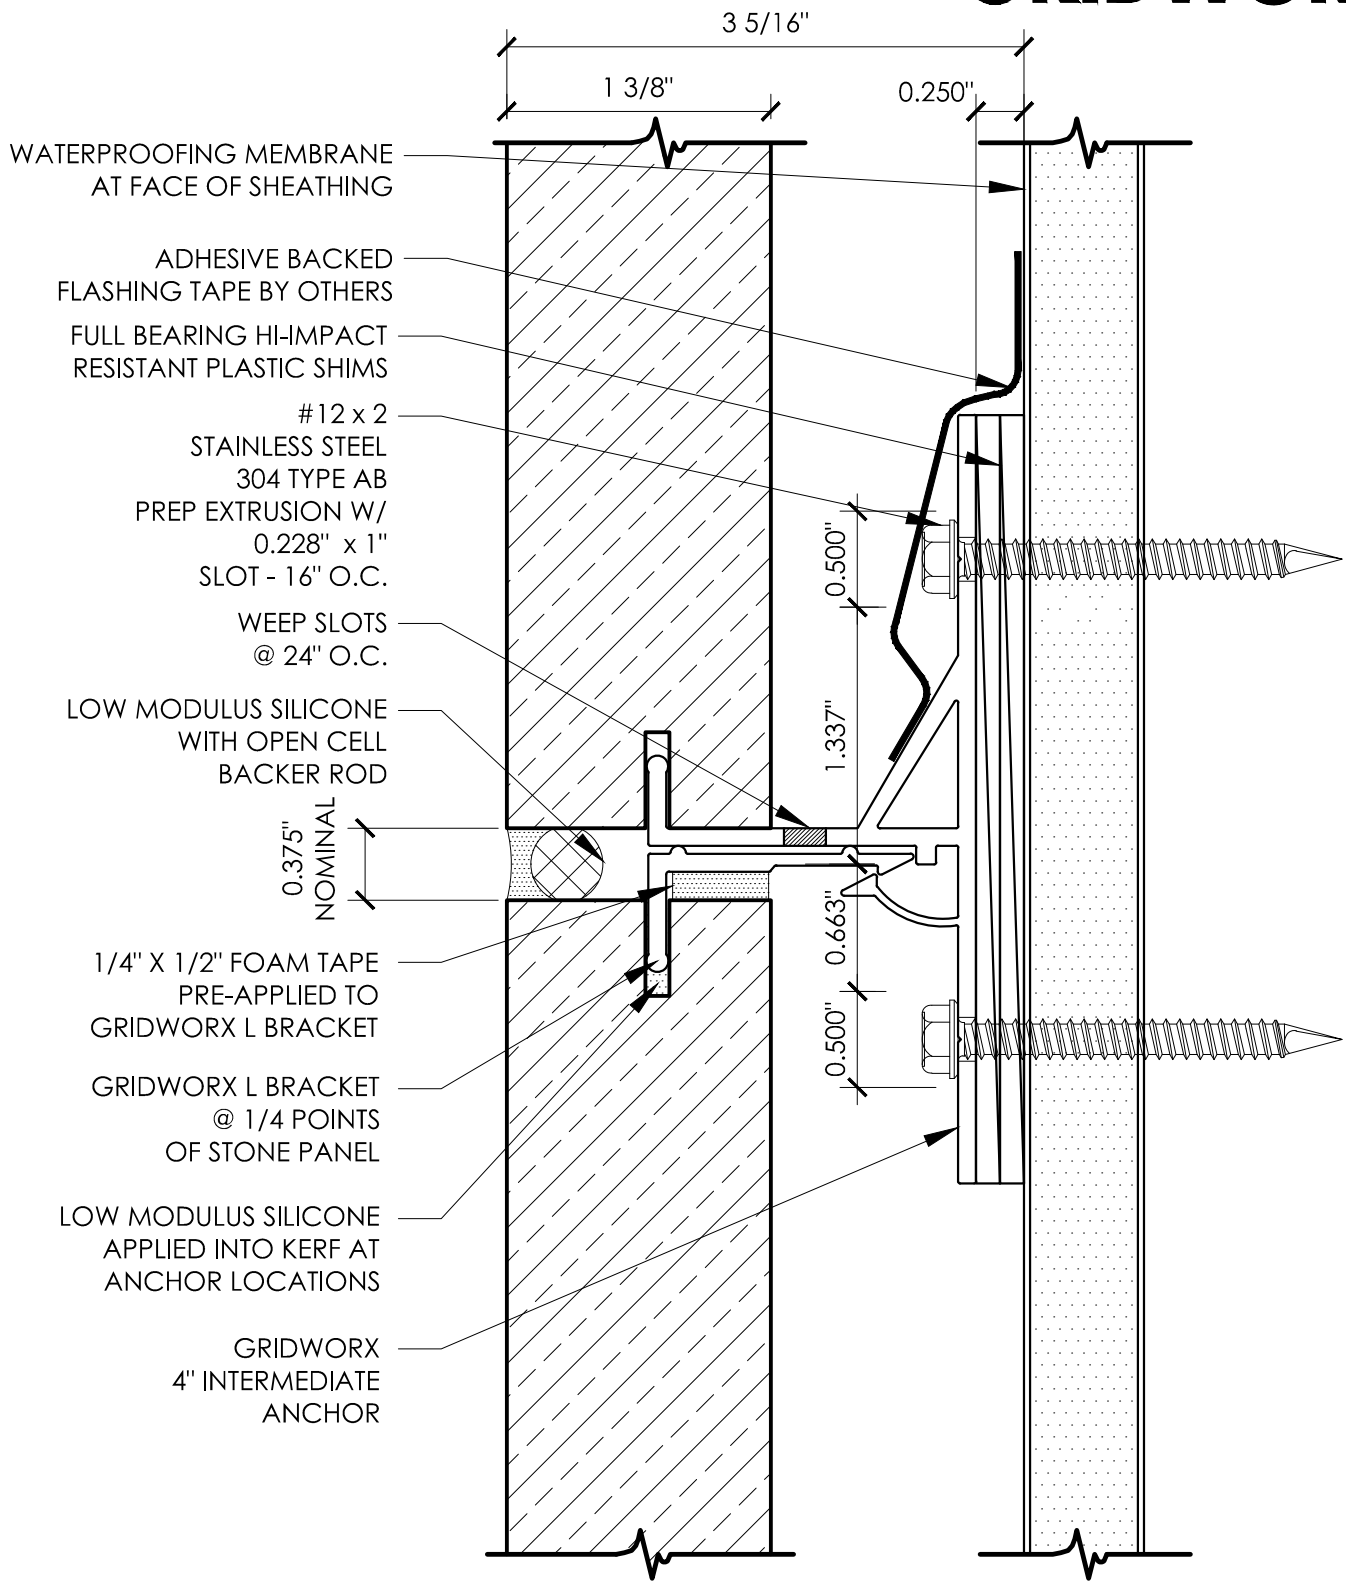

Intermediate T Anchor

4" INTERMEDIATE ANCHOR
3/8" JOINT - WOOD FRAMING

SCALE: 1:1

Precision Wall Systems, Inc.
1821 Levee Street
Dallas, TX 75207
Phone 214.774.4502
Fax 214.432.5963
www.gridworxwalls.com