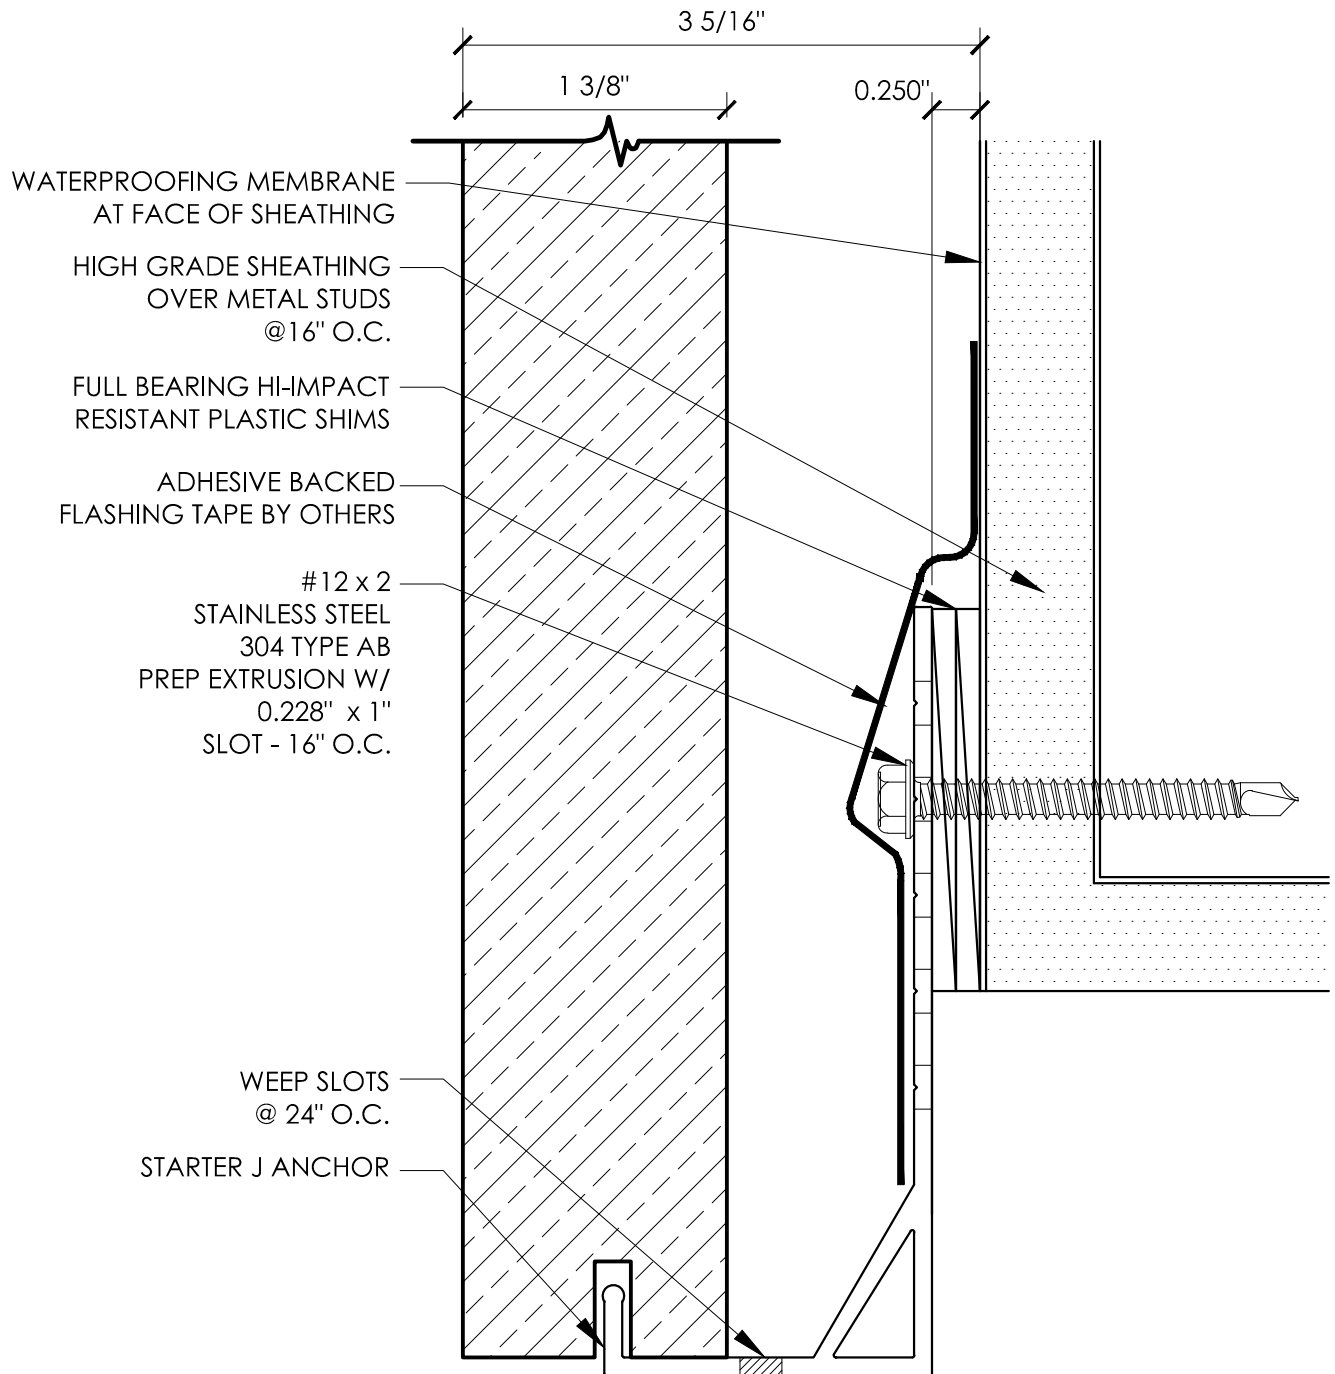

Starter J Anchor

4" STARTER J ANCHOR

3/8" JOINT - WOOD FRAMING

SCALE: 1:1

Precision Wall Systems, Inc.
 1821 Levee Street
 Dallas, TX 75207
 Phone 214.774.4502
 Fax 214.432.5963
www.gridworxwalls.com