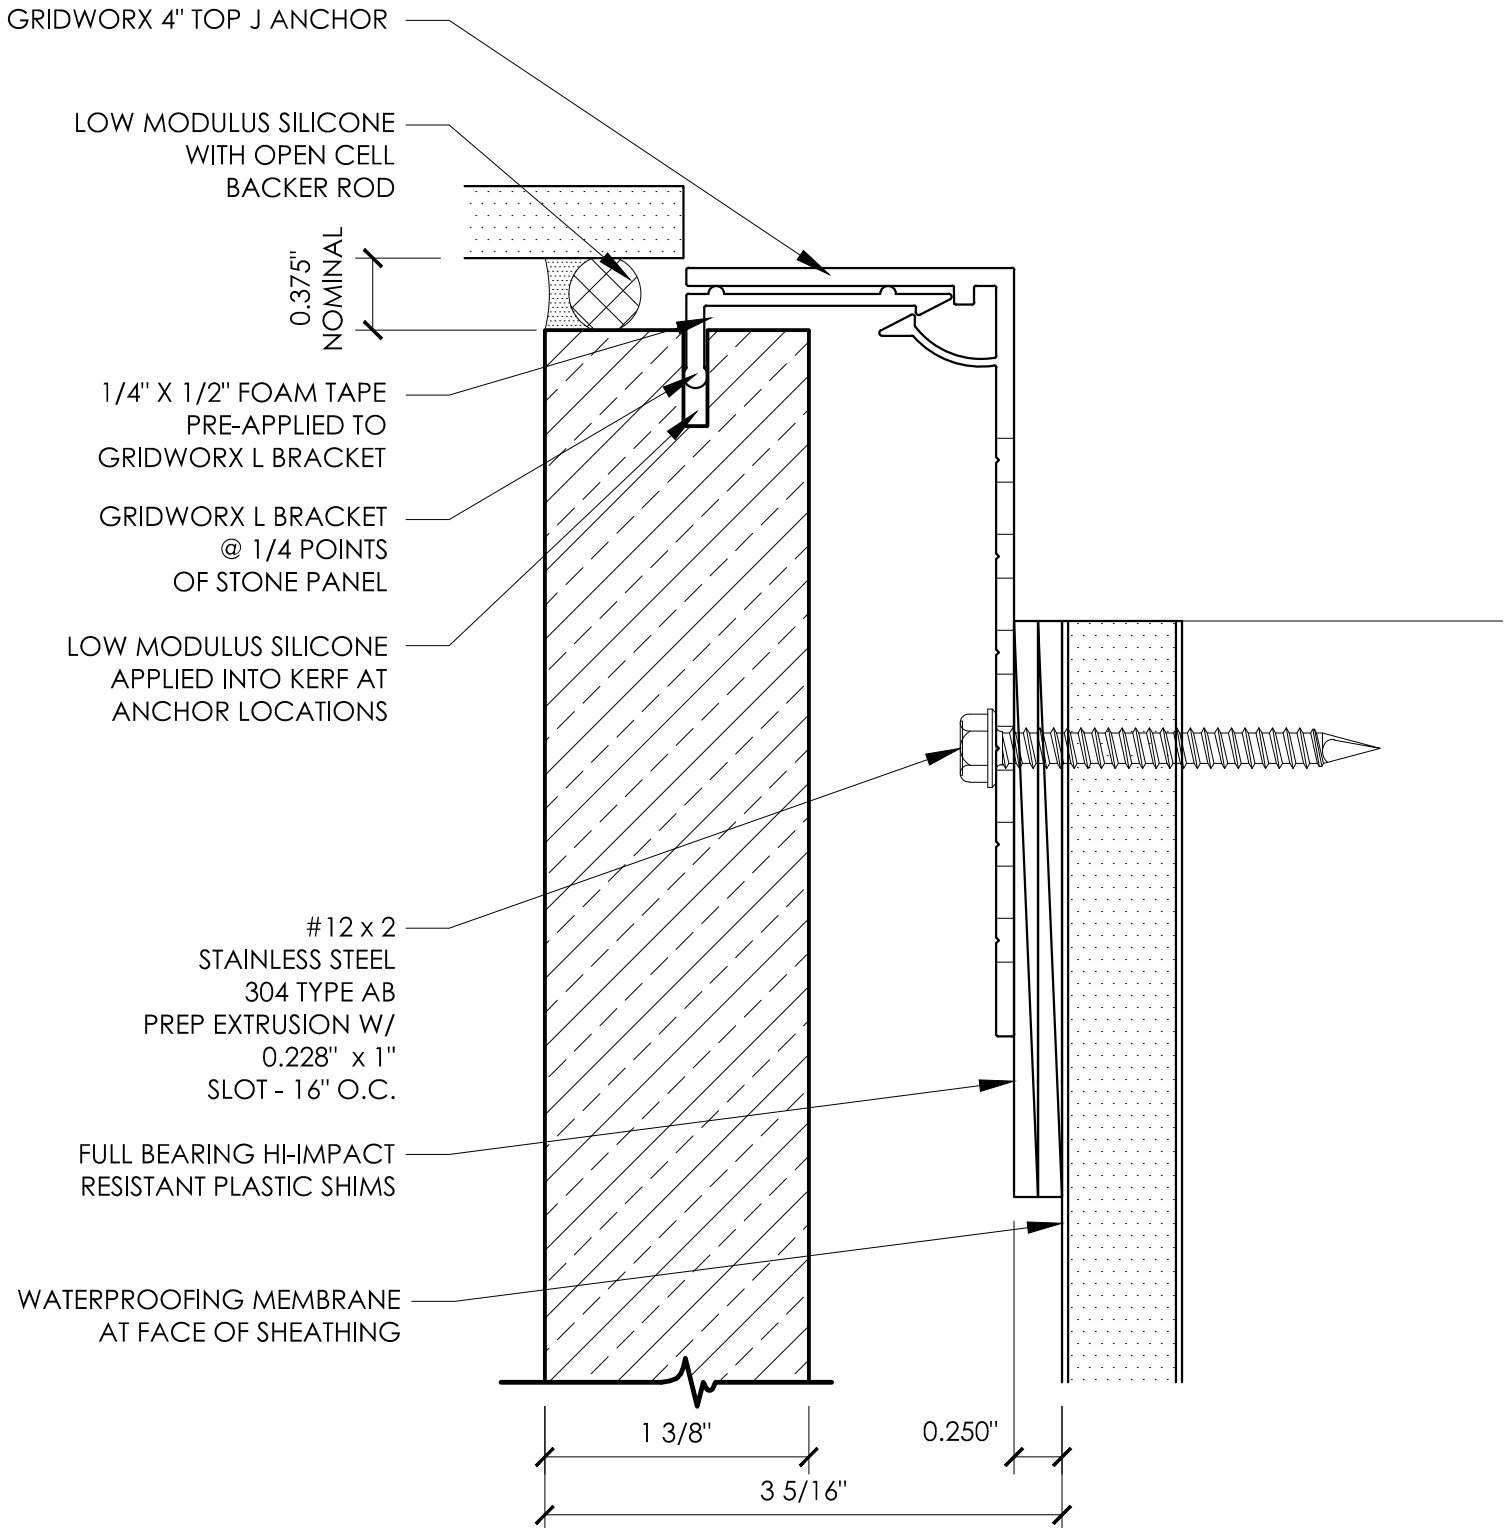

# Top J Anchor

4" TOP J ANCHOR

3/8" JOINT - WOOD FRAMING

SCALE: 1:1

Precision Wall Systems, Inc.  
 1821 Levee Street  
 Dallas, TX 75207  
 Phone 214.774.4502  
 Fax 214.432.5963  
[www.gridworxwalls.com](http://www.gridworxwalls.com)