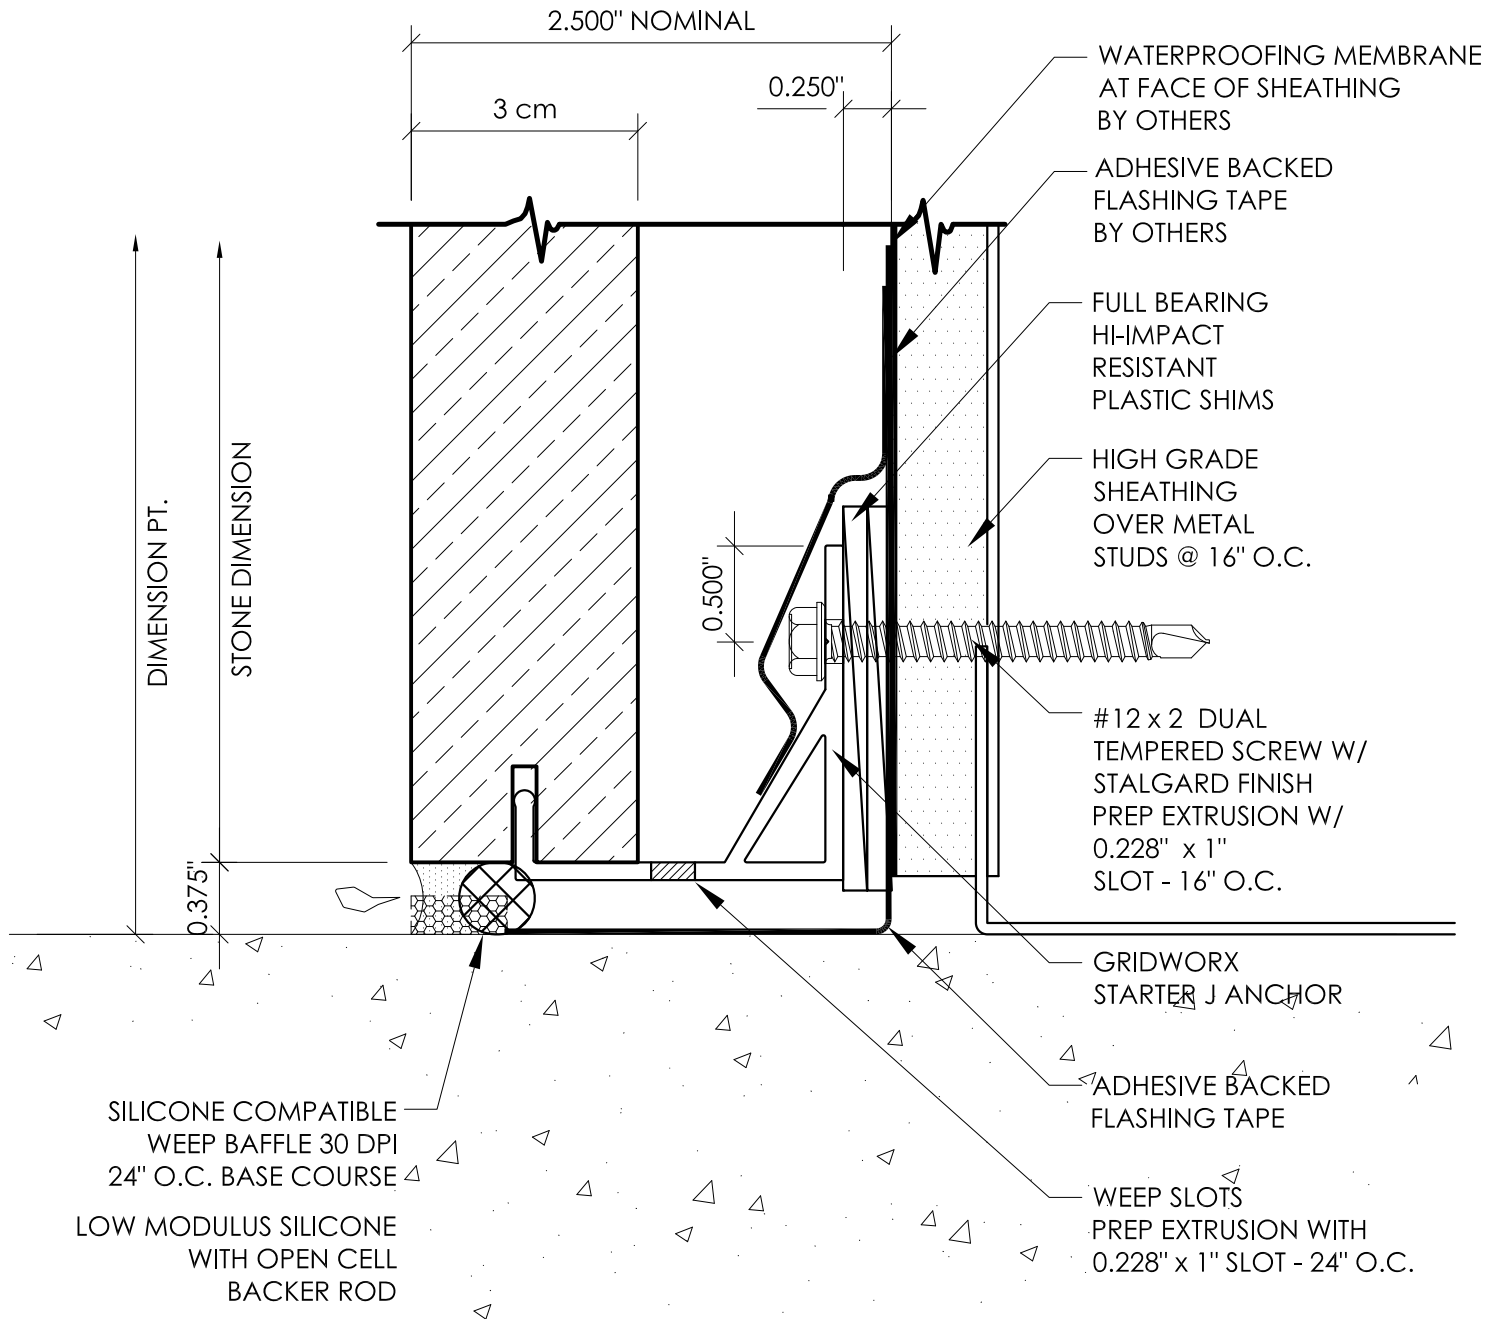

Starter J Anchor

STARTER J ANCHOR

3/8" JOINTS - STEEL FRAMING SCALE:FULL

Precision Wall Systems, Inc.
 1821 Levee Street
 Dallas, TX 75207
 Phone 214.774.4502
 Fax 214.432.5963
www.gridworxwalls.com