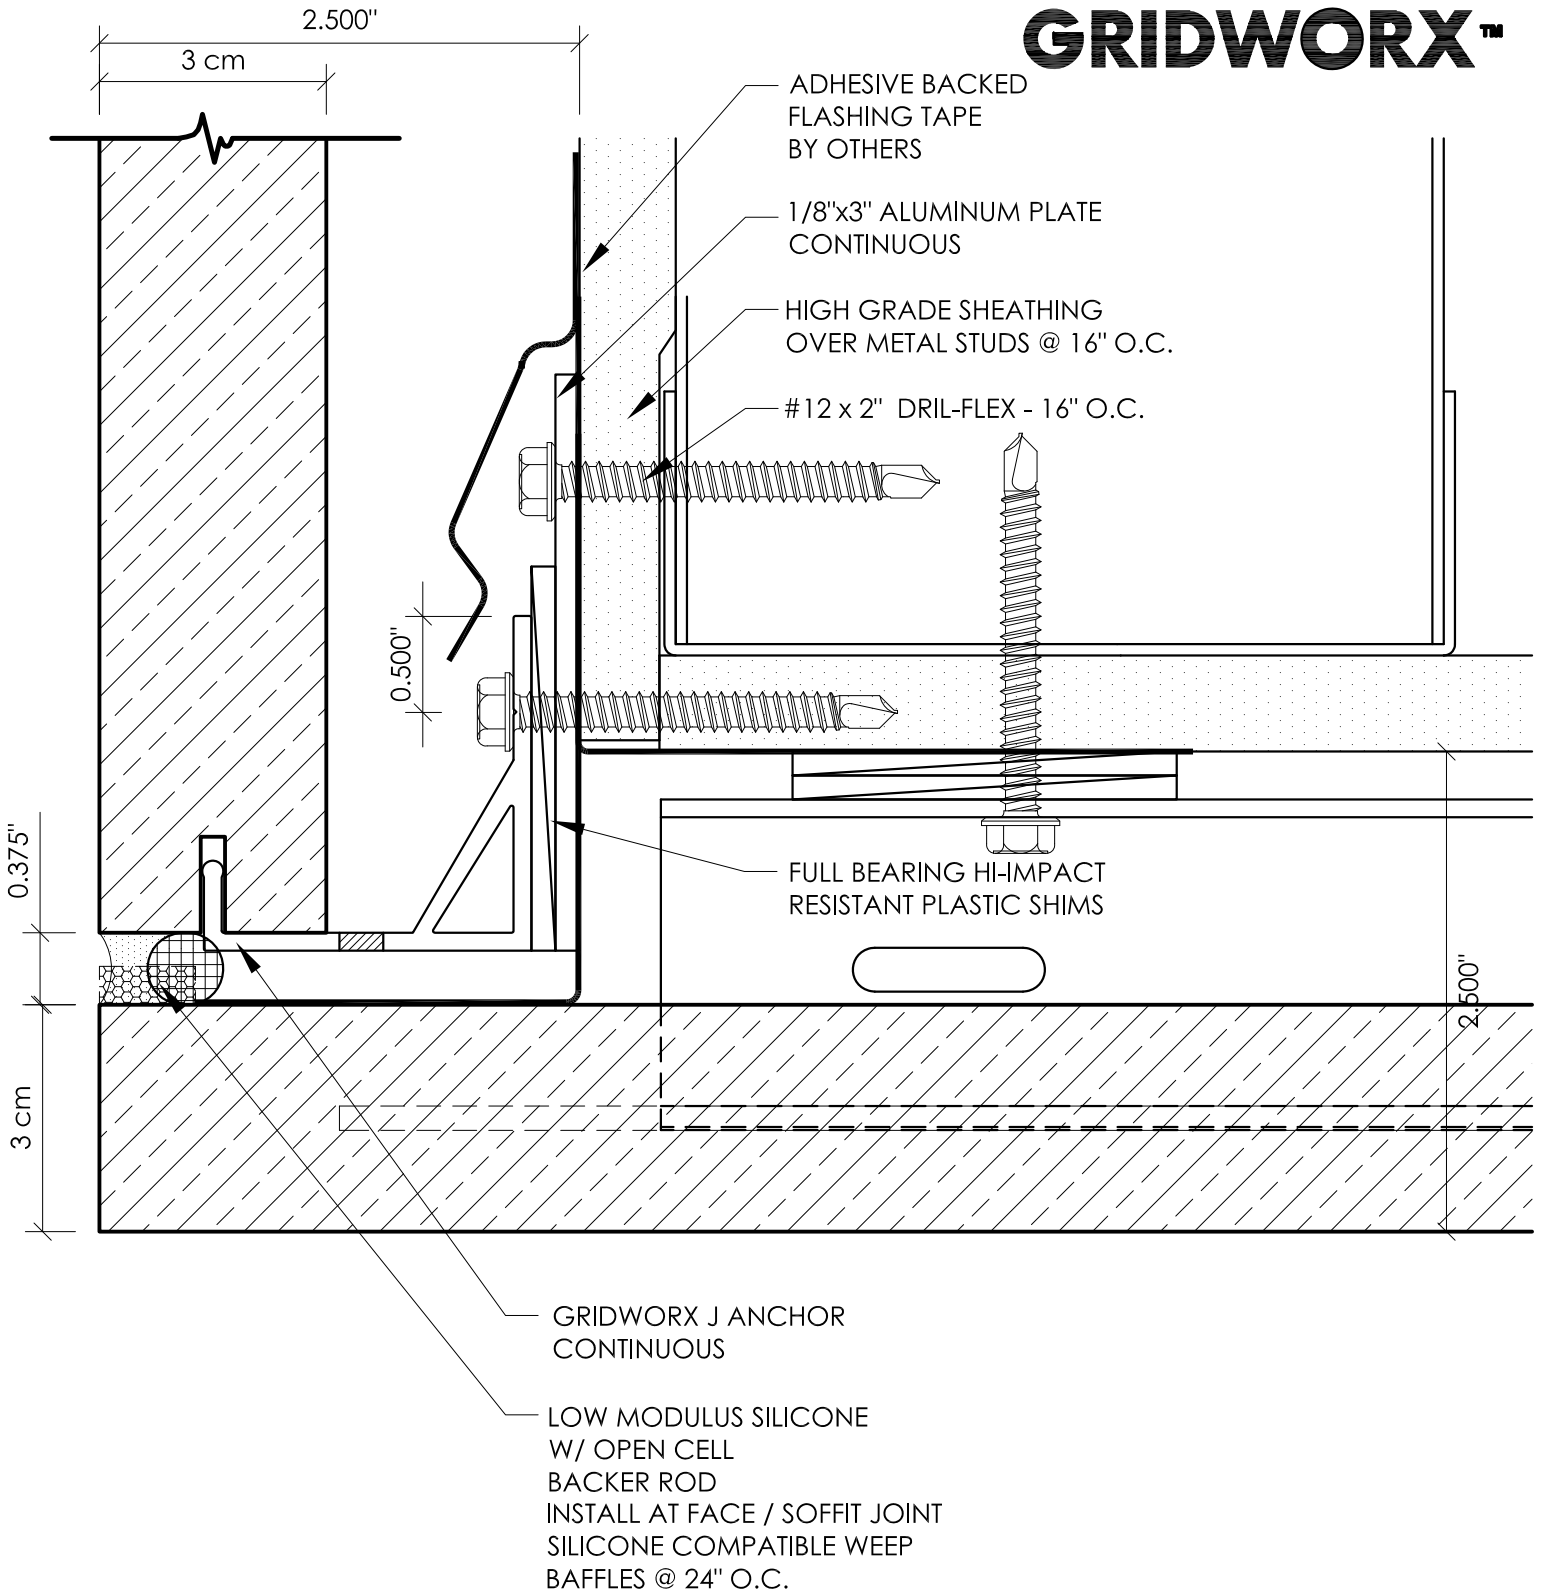

Face Soffit

FACE SOFFIT

3/8" JOINT - STEEL FRAMING SCALE: FULL

Precision Wall Systems, Inc.
 1821 Levee Street
 Dallas, TX 75207
 Phone 214.774.4502
 Fax 214.432.5963
www.gridworxwalls.com