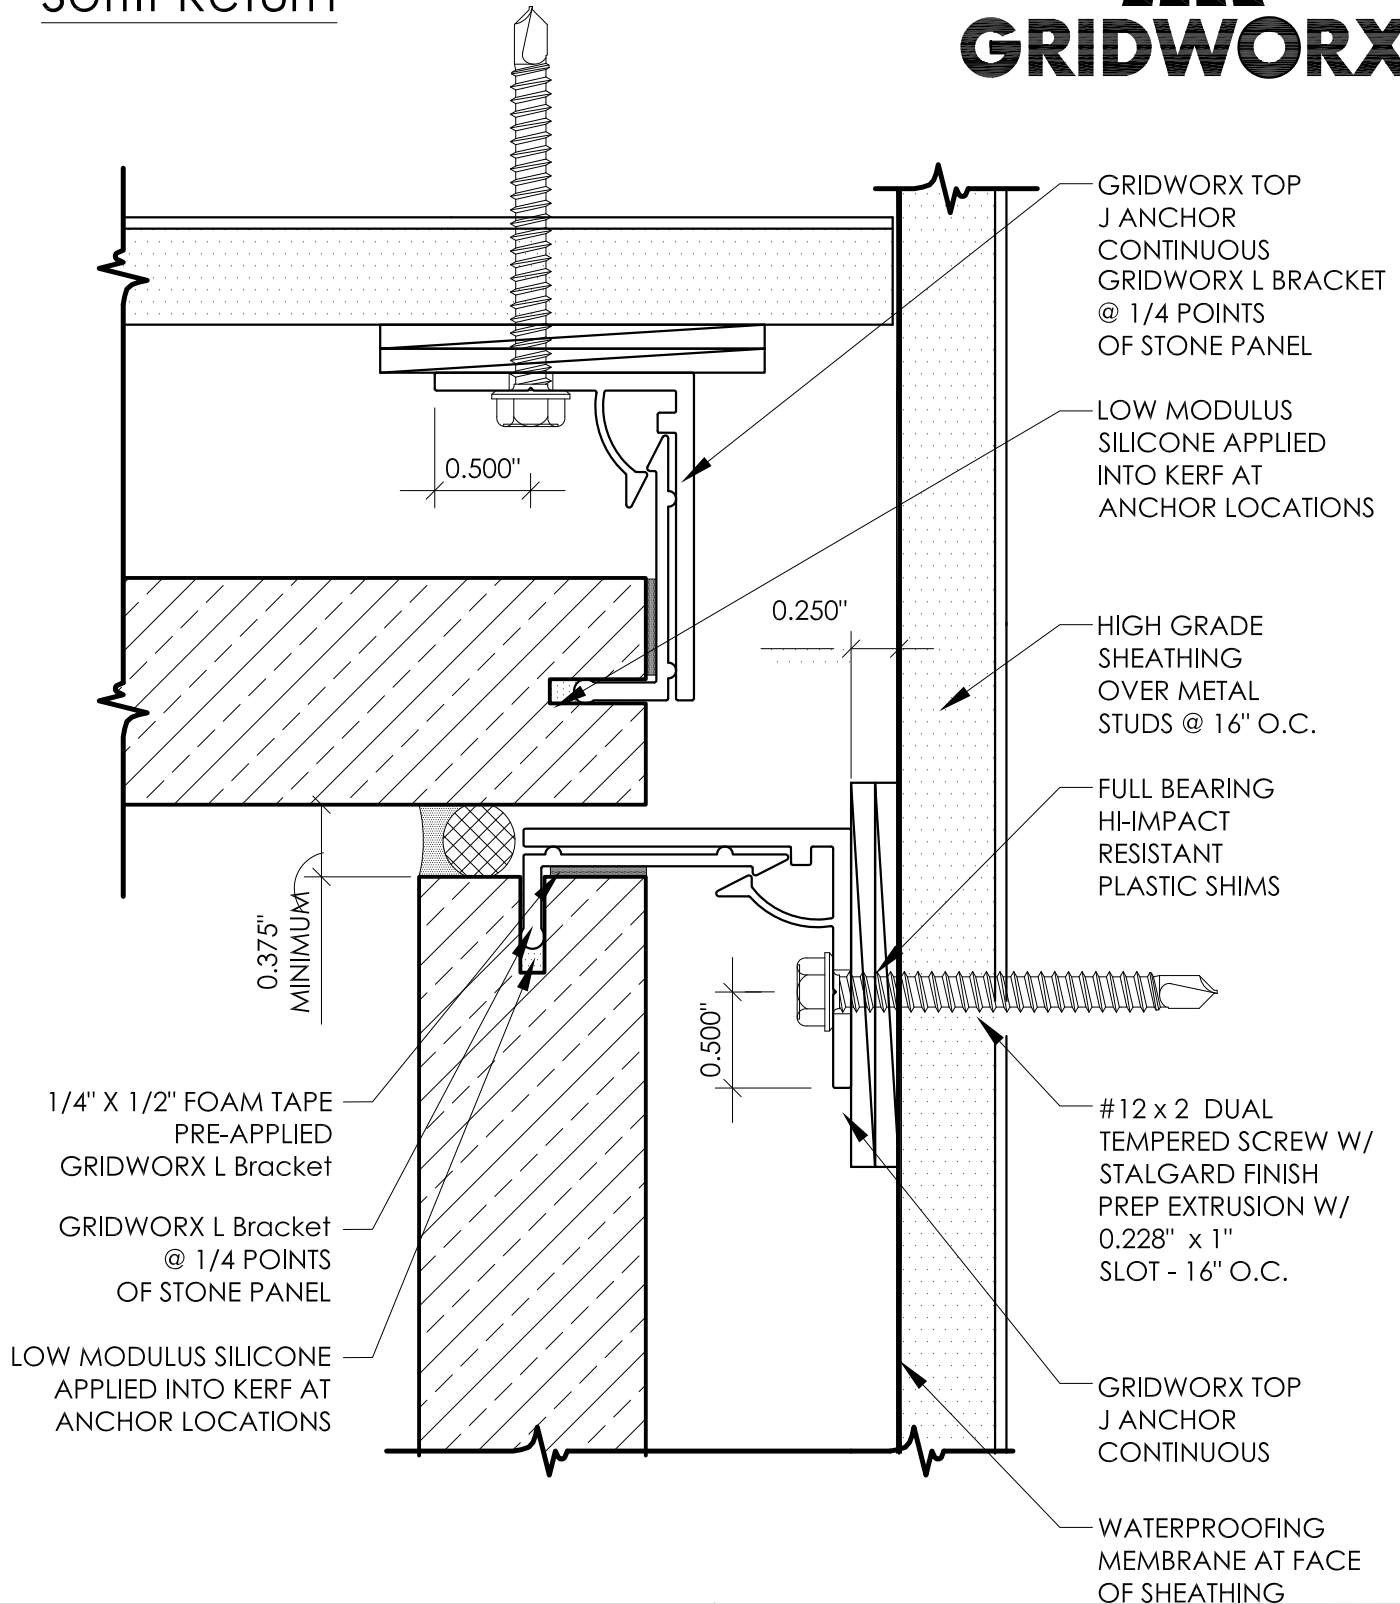

Soffit Return

SOFFIT RETURN TOP J ANCHOR

3/8" JOINTS - STEEL FRAMING SCALE:FULL

Precision Wall Systems, Inc.
1821 Levee Street
Dallas, TX 75207
Phone 214.774.4502
Fax 214.432.5963
www.gridworxwalls.com