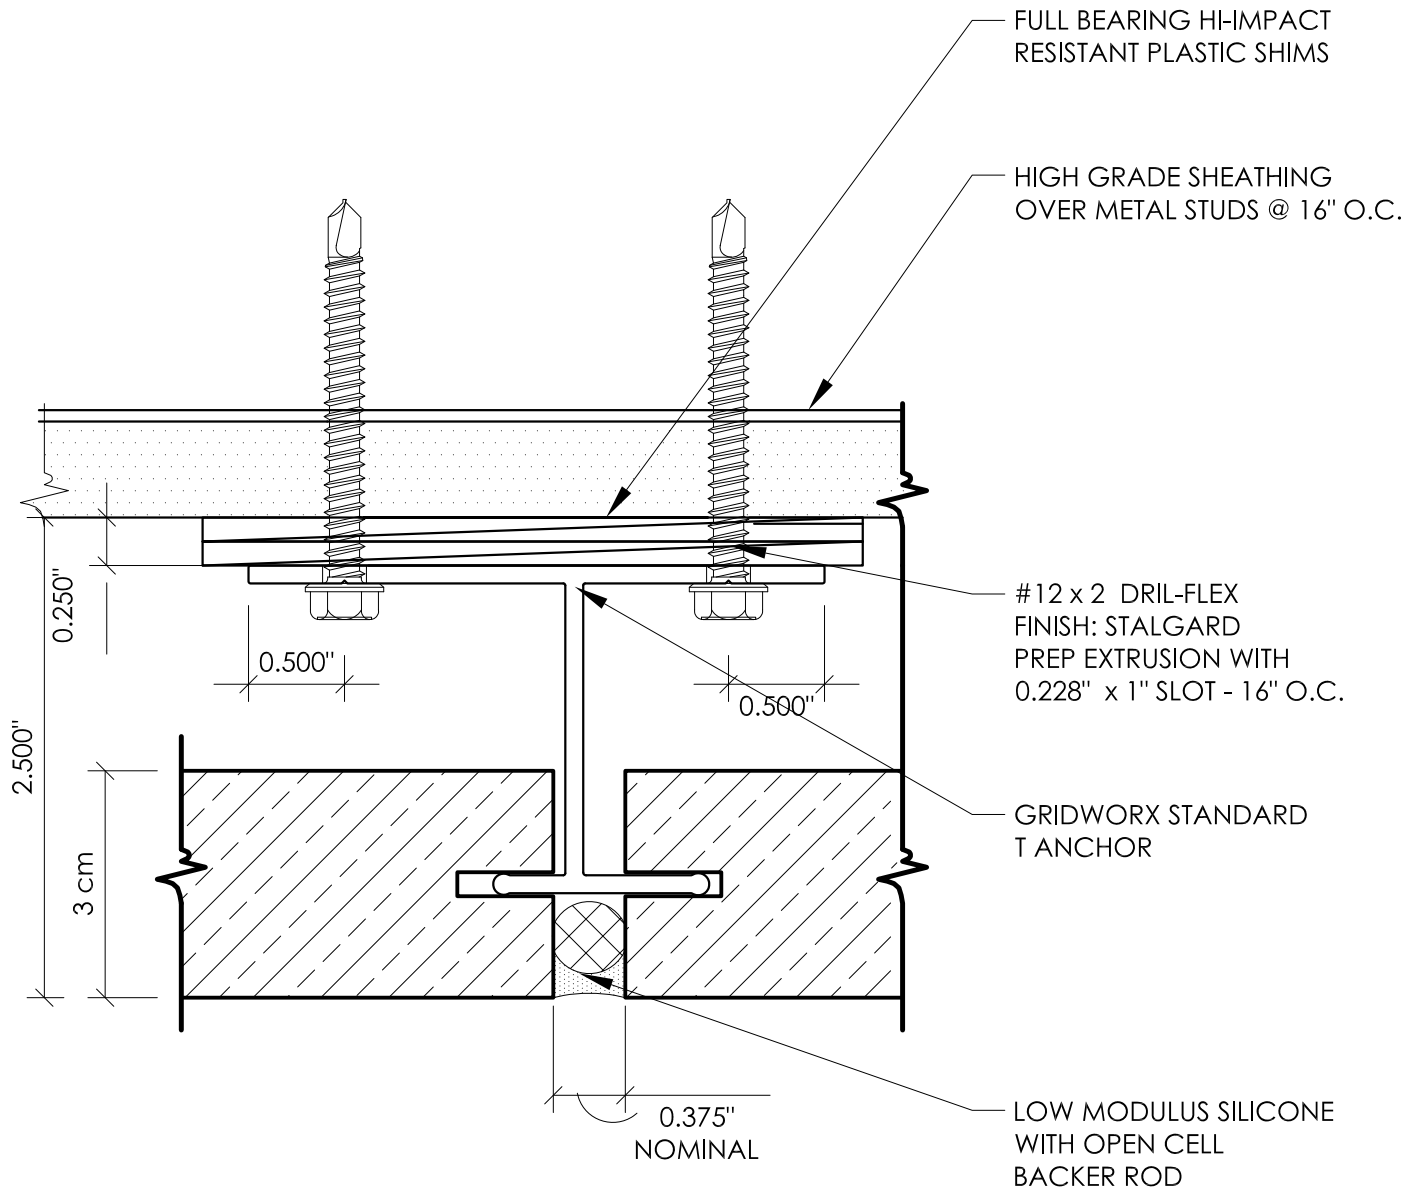

Soffit Return (Standard T)

SOFFIT RETURN (STANDARD T)

3/8" JOINTS - STEEL FRAMING SCALE:FULL

Precision Wall Systems, Inc.
 1821 Levee Street
 Dallas, TX 75207
 Phone 214.774.4502
 Fax 214.432.5963
www.gridworxwalls.com