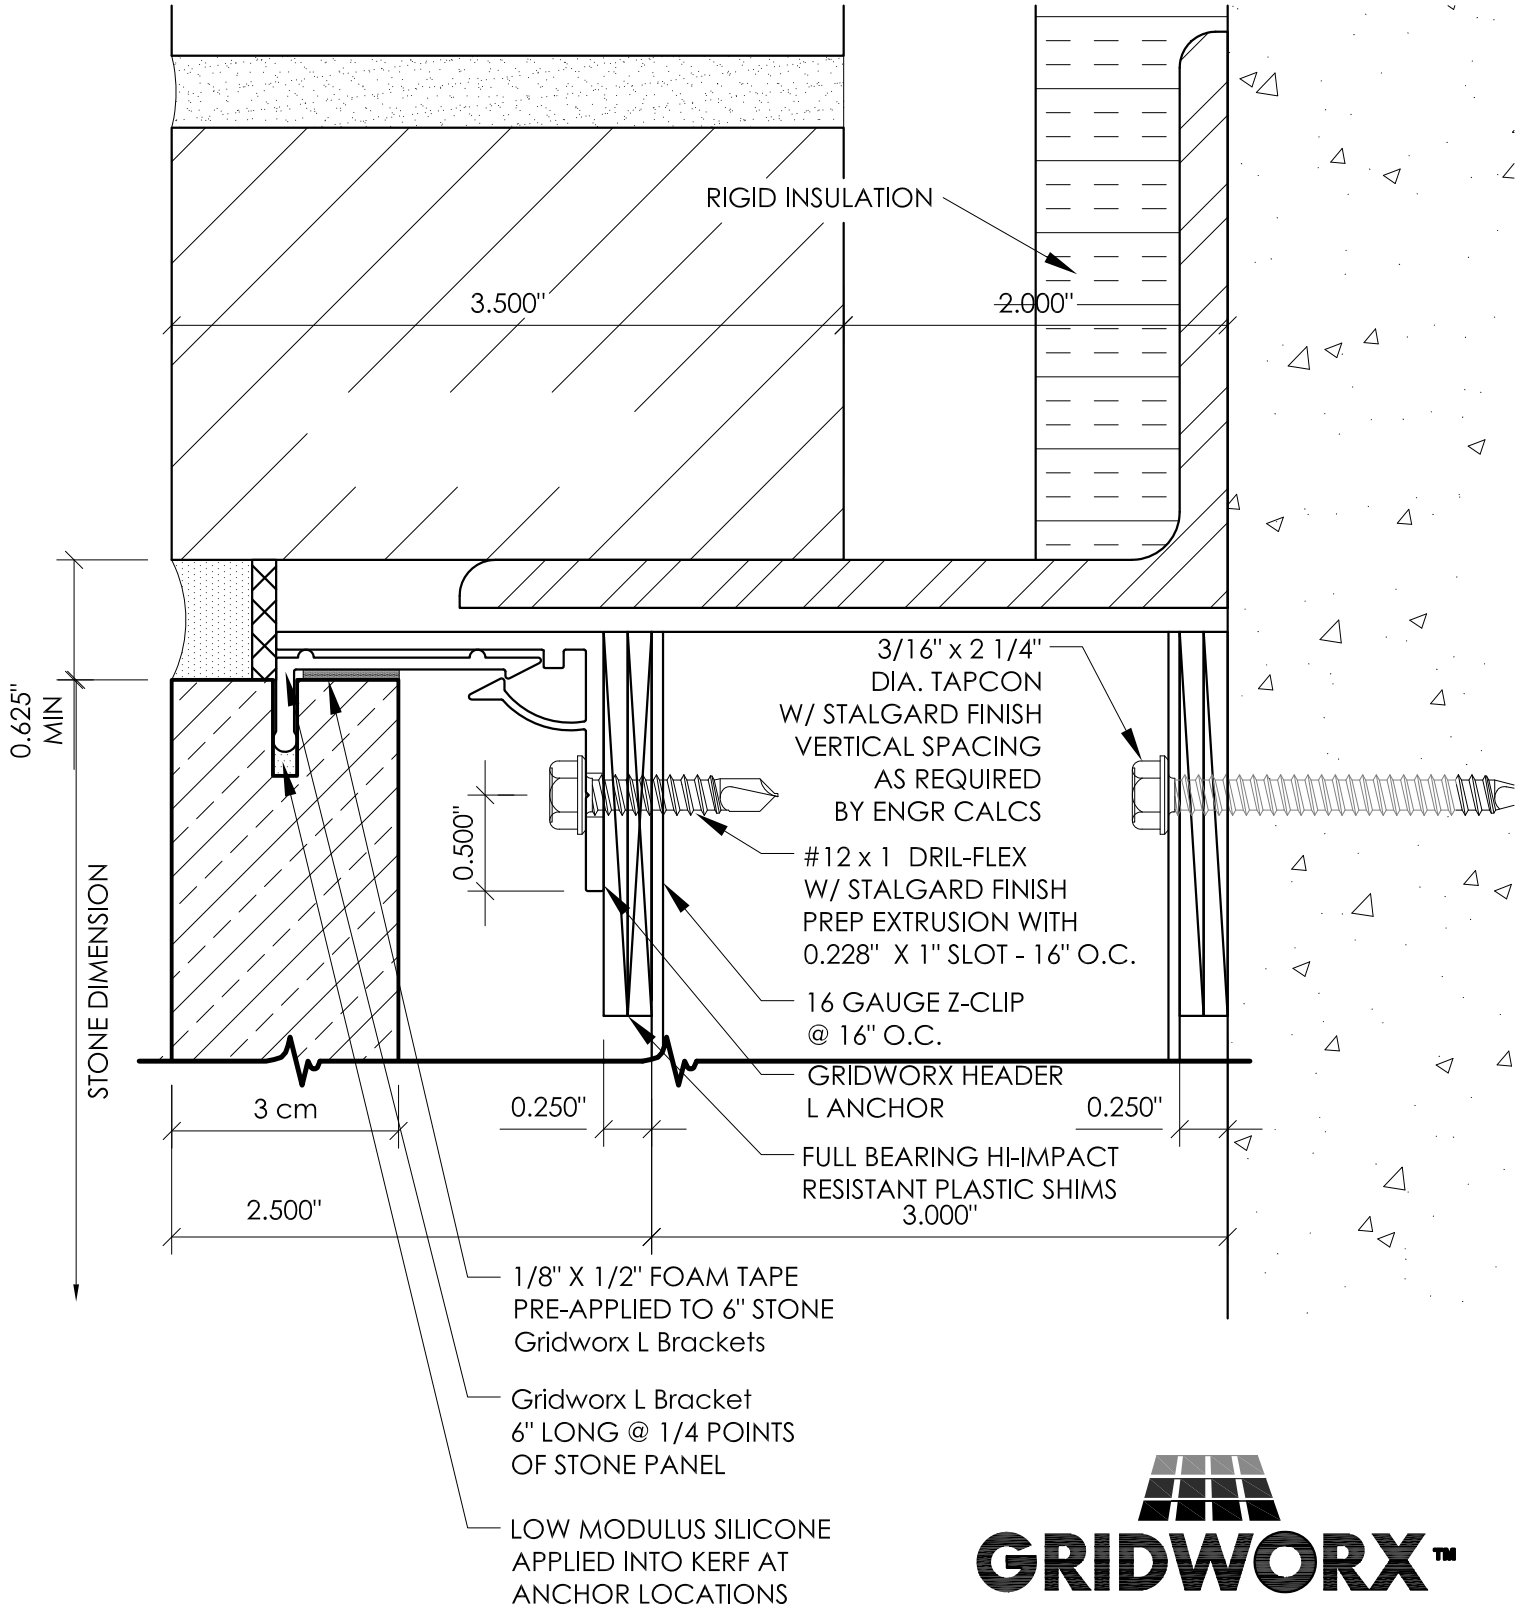

Brick Lintel

BRICK LINTEL

3/8" JOINTS - STEEL FRAMING SCALE:FULL

Precision Wall Systems, Inc.
 1821 Levee Street
 Dallas, TX 75207
 Phone 214.774.4502
 Fax 214.432.5963
www.gridworxwalls.com