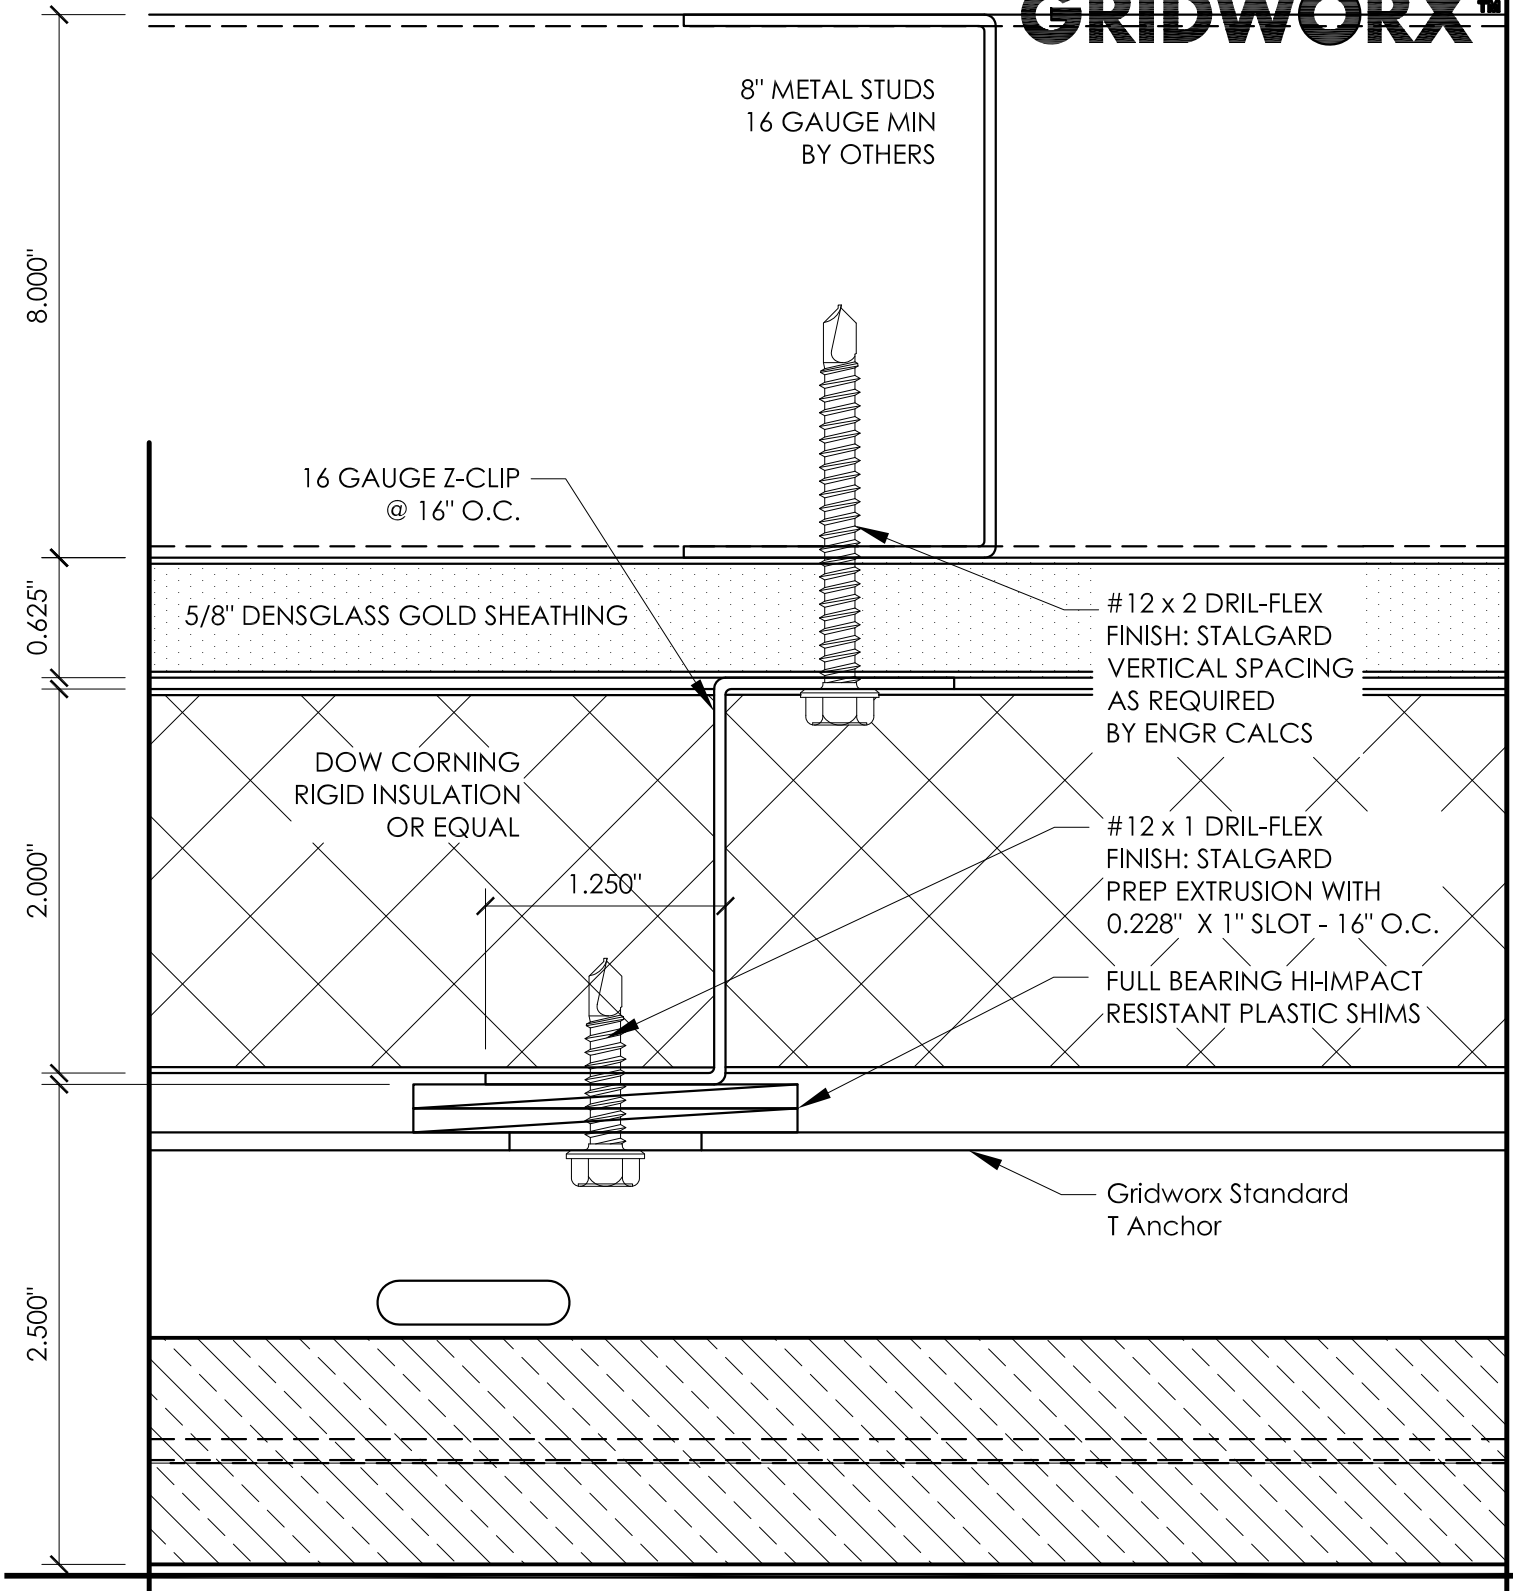

2" Offset Z-Clip (Plan)

2" OFFSET Z-CLIP (PLAN)

1/4" JOINTS - STEEL FRAMING

SCALE: FULL

Precision Wall Systems, Inc.
 1821 Levee Street
 Dallas, TX 75207
 Phone 214.774.4502
 Fax 214.432.5963
www.gridworxwalls.com