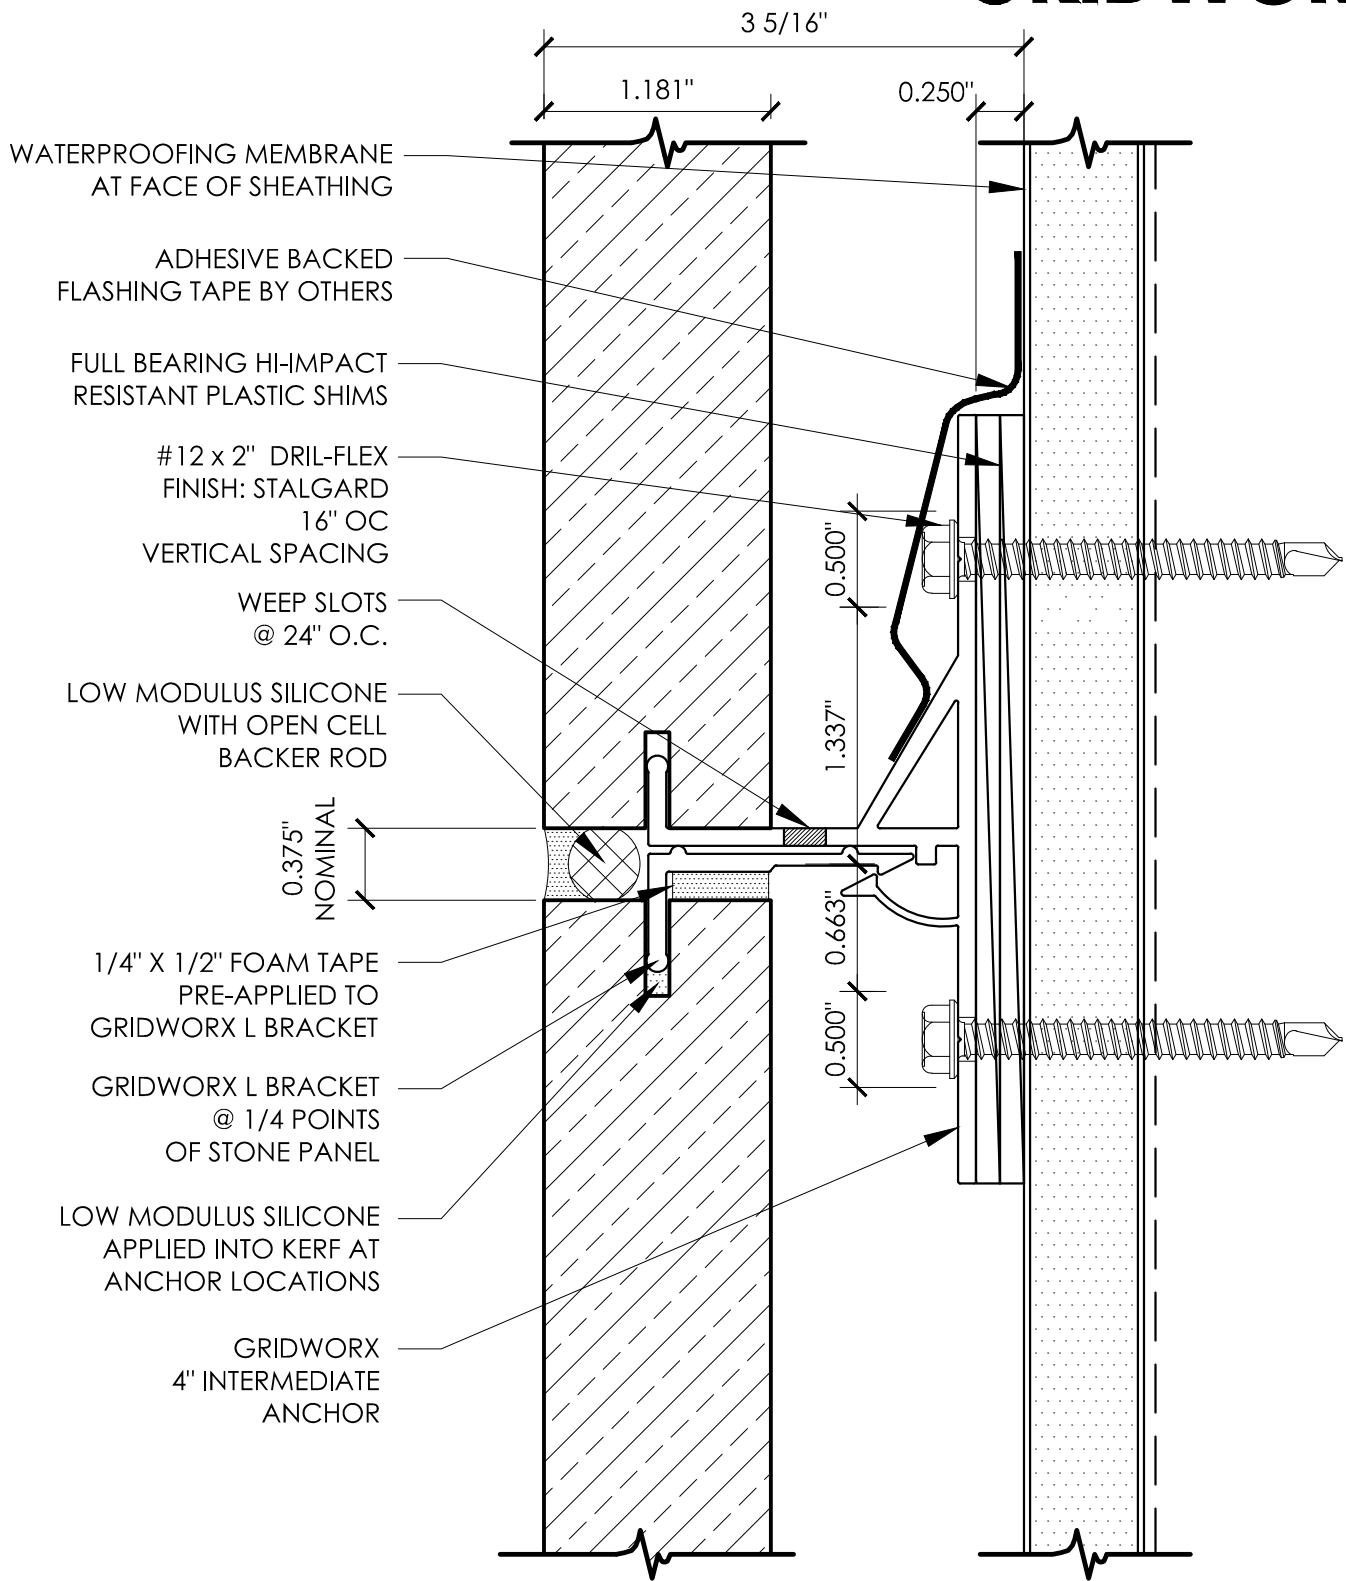

Intermediate T Anchor

4" INTERMEDIATE ANCHOR

3/8" JOINT - STEEL FRAMING

SCALE: 1:1

Precision Wall Systems, Inc.
 1821 Levee Street
 Dallas, TX 75207
 Phone 214.774.4502
 Fax 214.432.5963
www.gridworxwalls.com